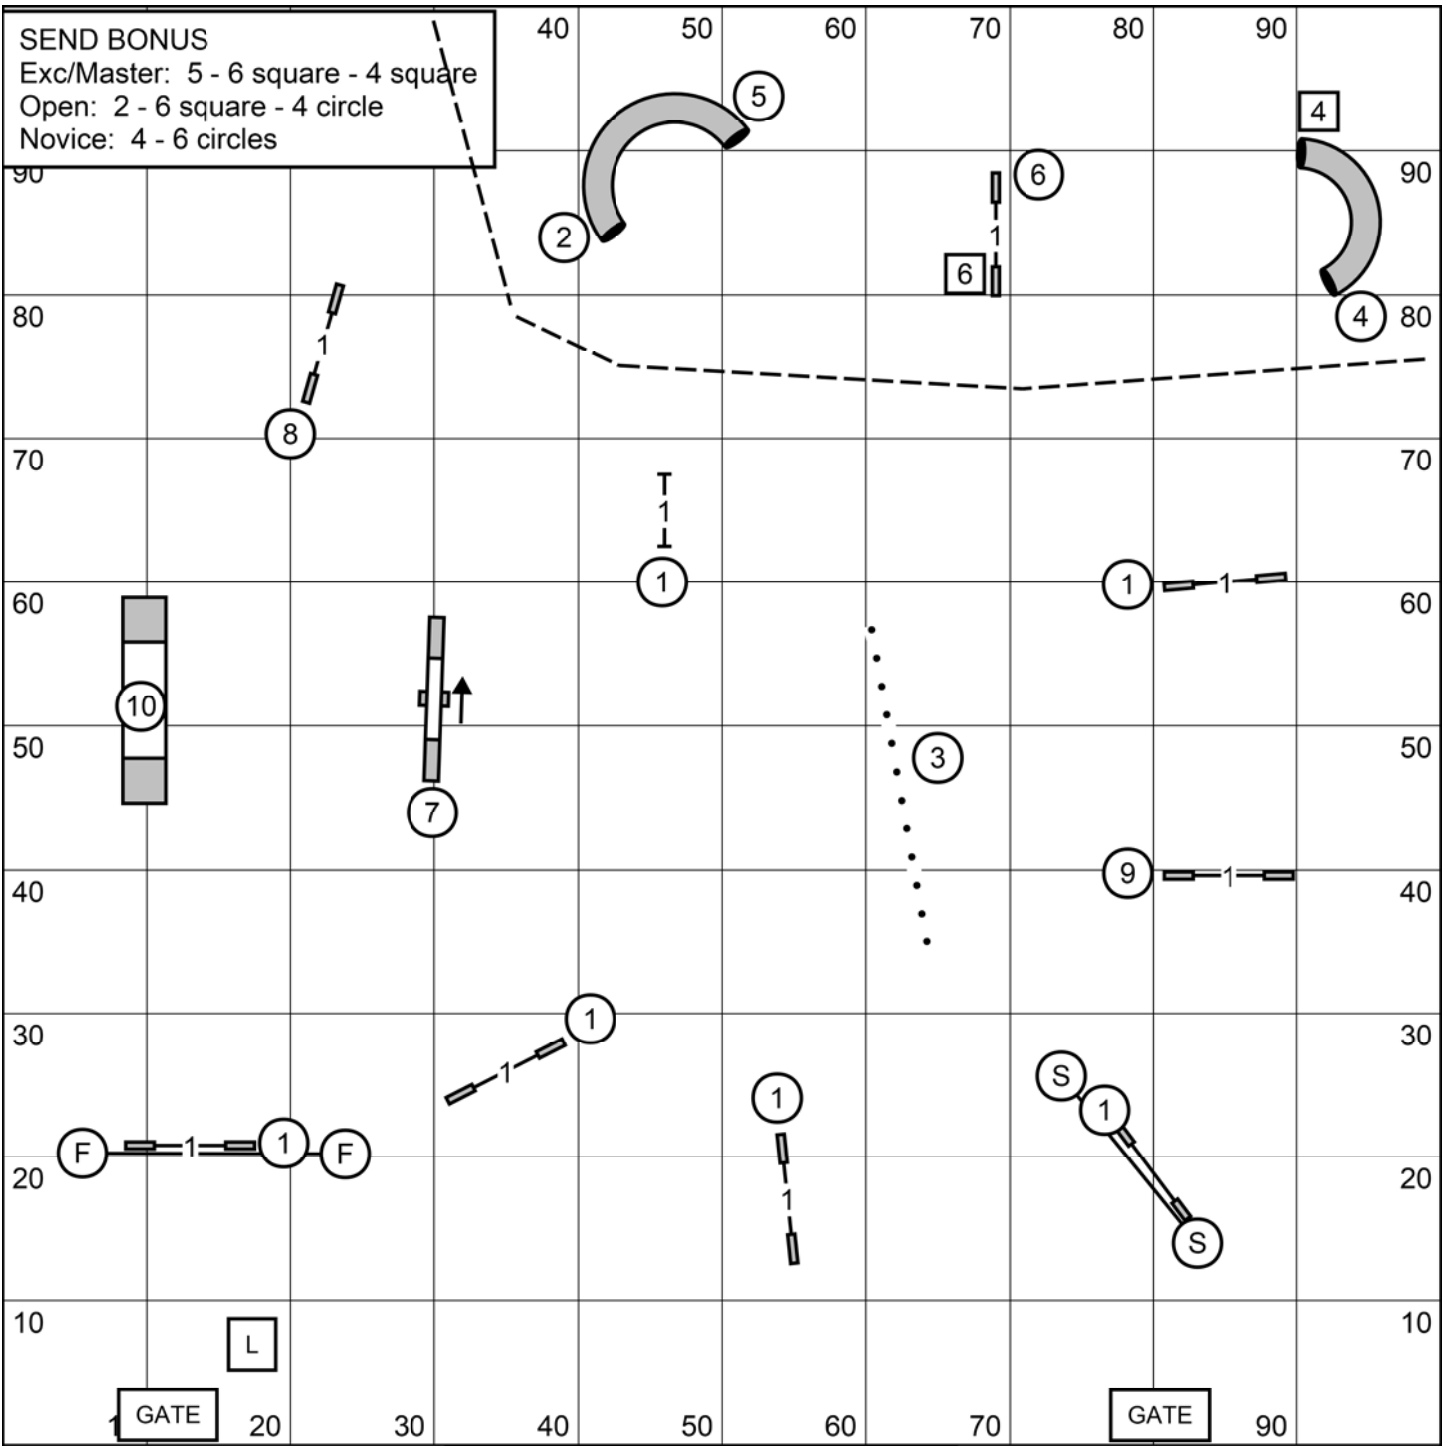

SEND BONUS
 Exc/Master: 5 - 6 square - 4 square
 Open: 2 - 6 square - 4 circle
 Novice: 4 - 6 circles

ALL FAST
 Hollywood Dog Obedience Club
 Saturday - Oct 30, 2021
 Lori Sage