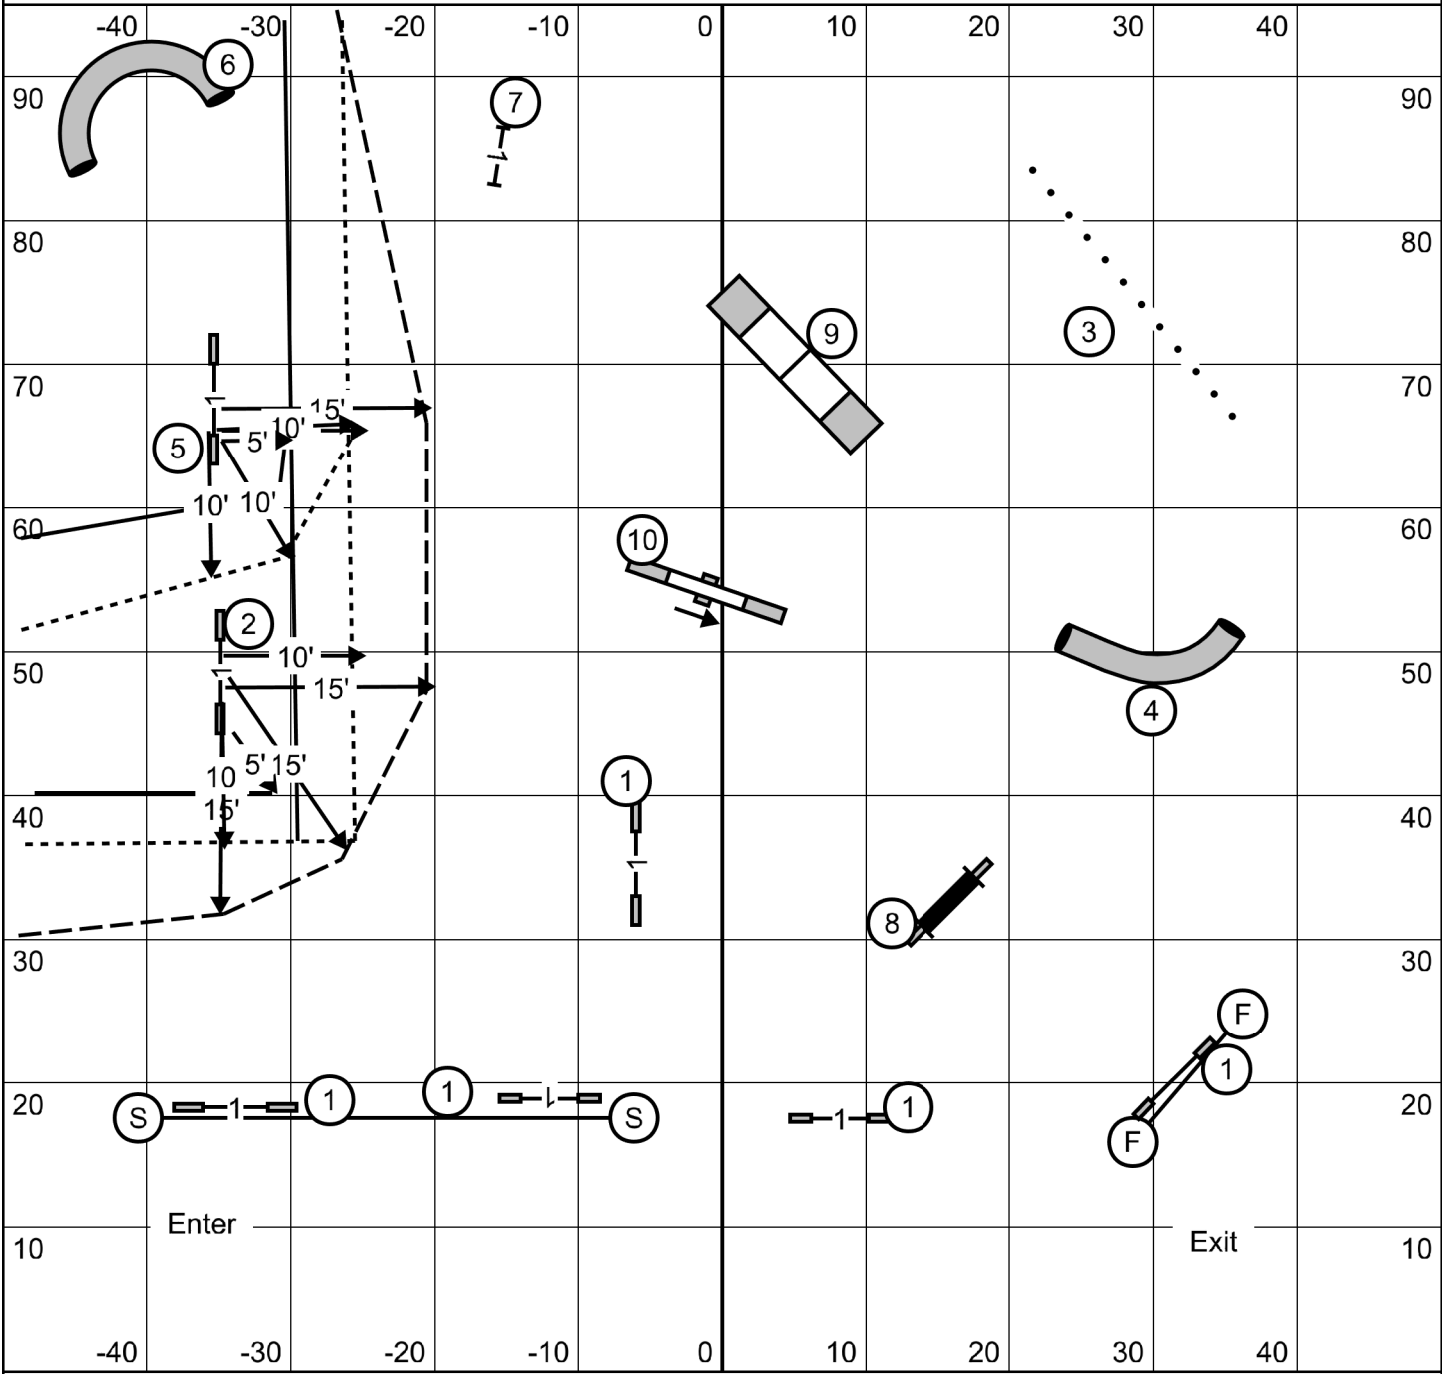

Master send is 2-5-6 Dashed line  
 Open is Black 2-5 Dotted line  
 Novice is Black 2-5 Solid line

Pacific NW Shetland Sheepdog club  
 Saturday Oct 23rd 2021  
 Fast - Judge Dan Butcher

T/S