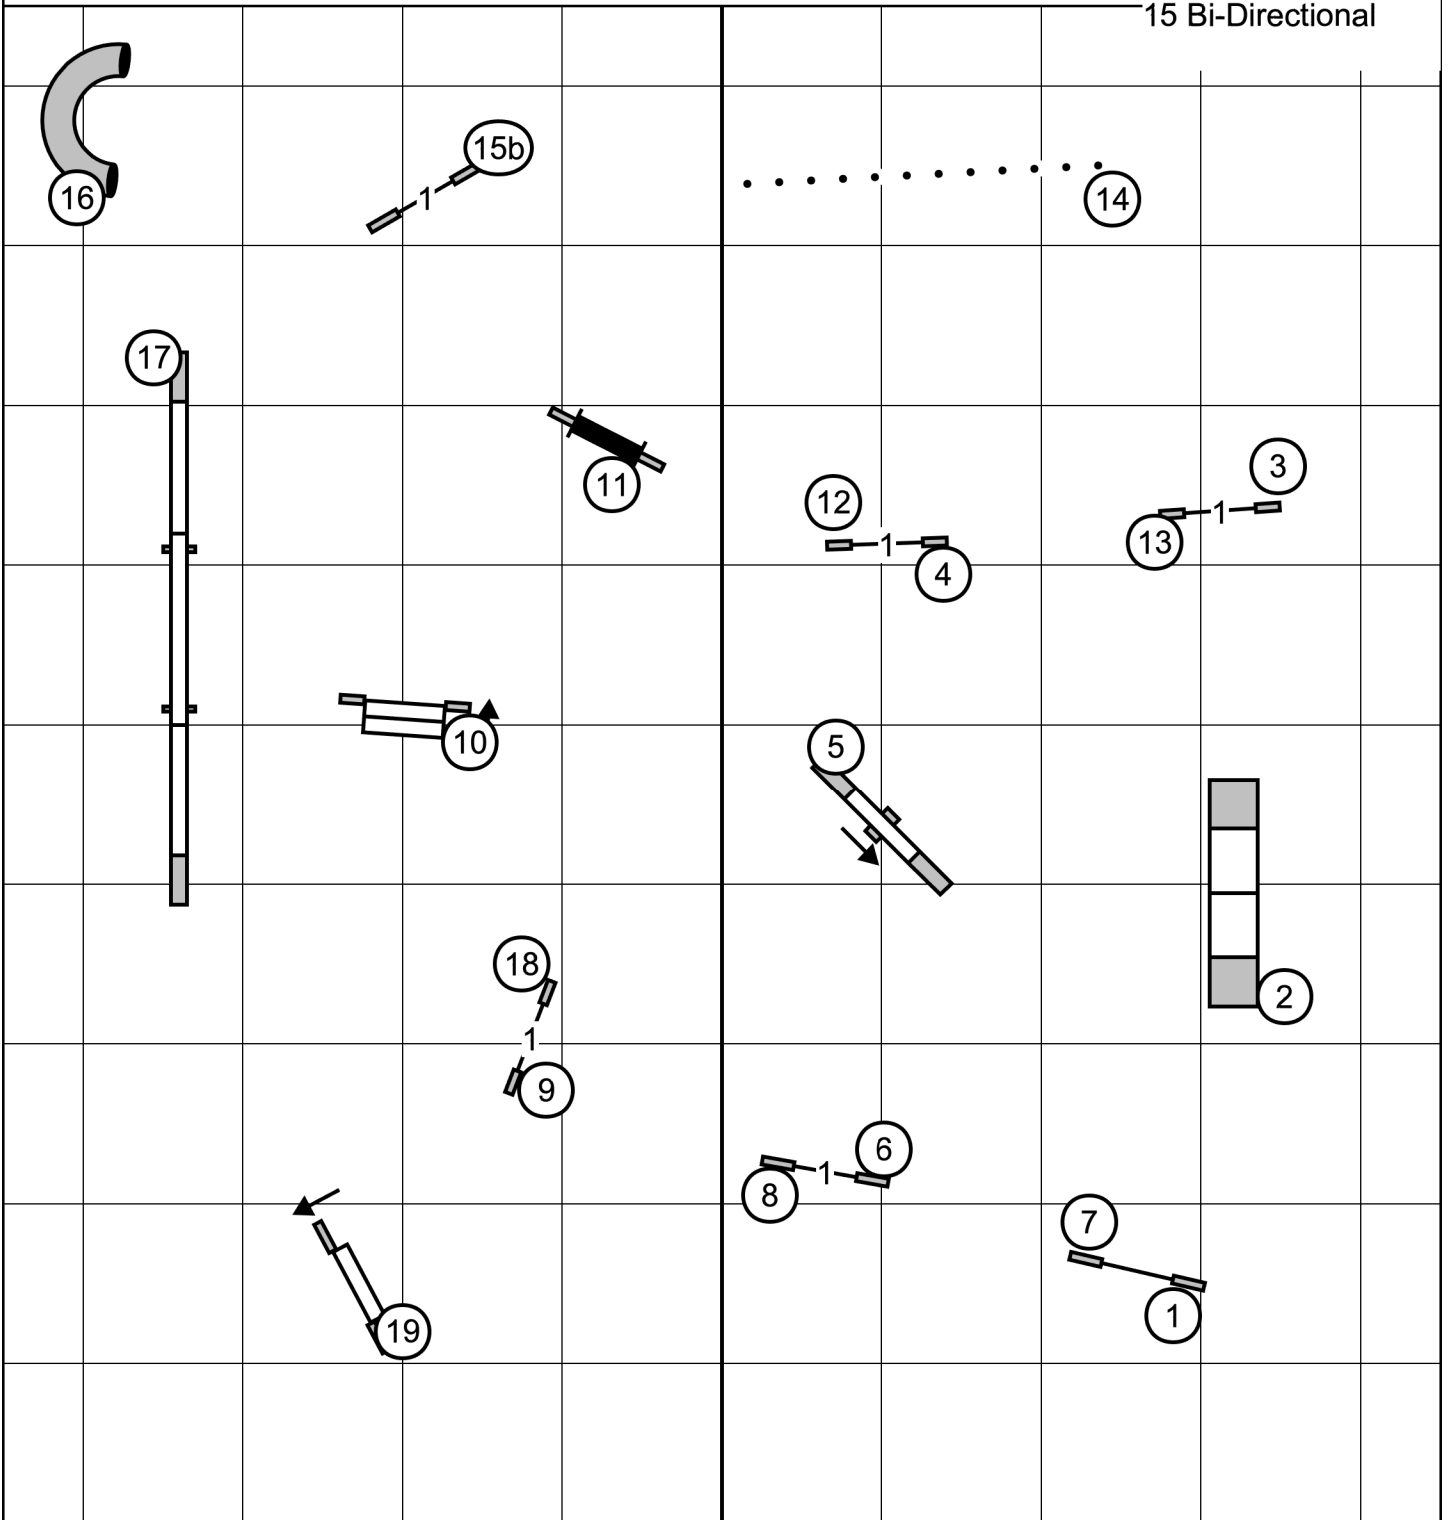

Mt Hood Doberman Pinscher Club  
Friday Nov 19th 2021  
Premier Std - Judge Dan Butcher

2-3 Push Around  
4-5 Pull through  
13-14 Entry/Distance  
15 Bi-Directional

T/S