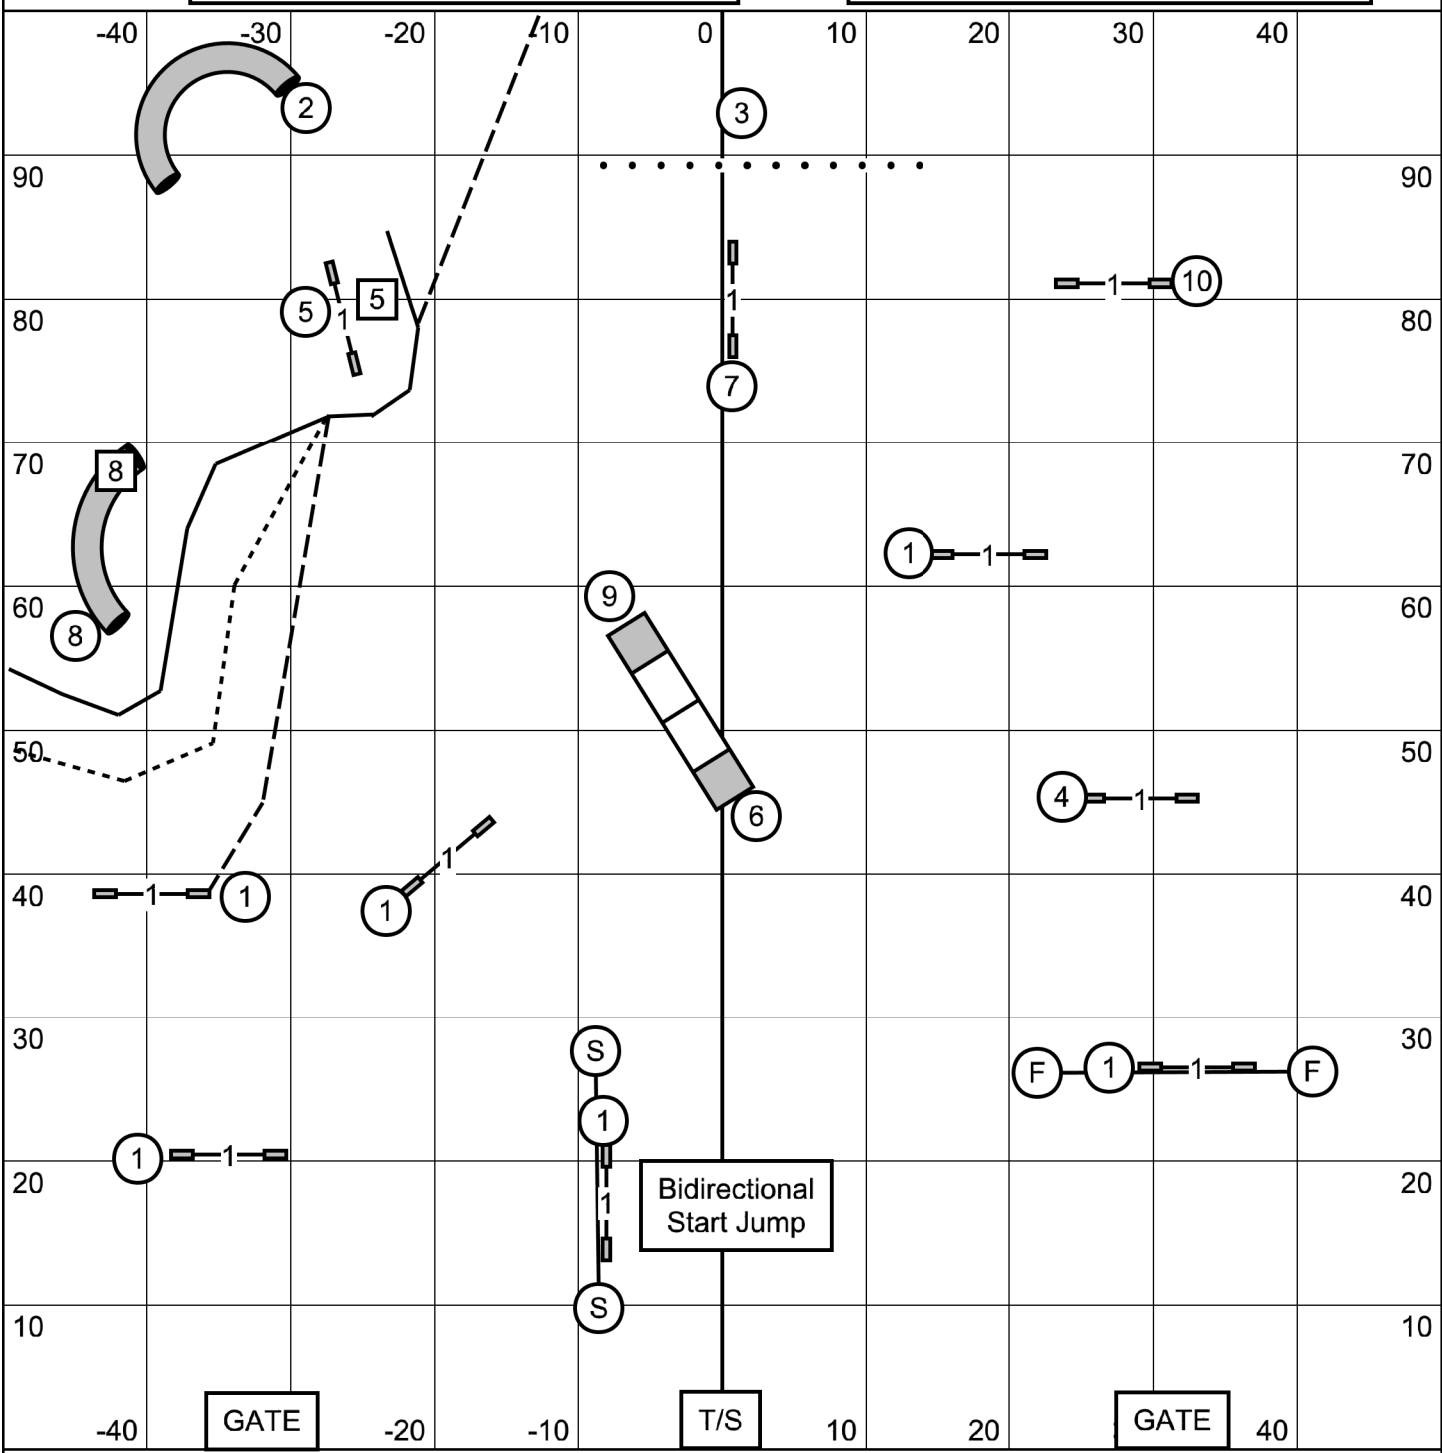

Ex/Master: 8-5-2 (white circles)
 Open: 8-5 or 5-8 (white squares in flow)
 Novice 8-5 or 5-8 (white squares in flow)

Ex/Master: Dash-Solid-Dash Line
 Open: Dotted-Solid, Solid-Dotted Line
 Novice: Solid Line

8" = 38 sec
 12"/16" = 35 sec
 20"/24"/26" = 32 sec
 (add 3 sec for Preferred)

ALL FAST CLASSES
 Pacific NW Shetland Sheepdog Club
 Friday, November 26, 2021
 Judge: Susan Leitner

Ex/Master: 60 points
 Open: 55 points
 Novice: 50 points
 (bonus = 20 points)