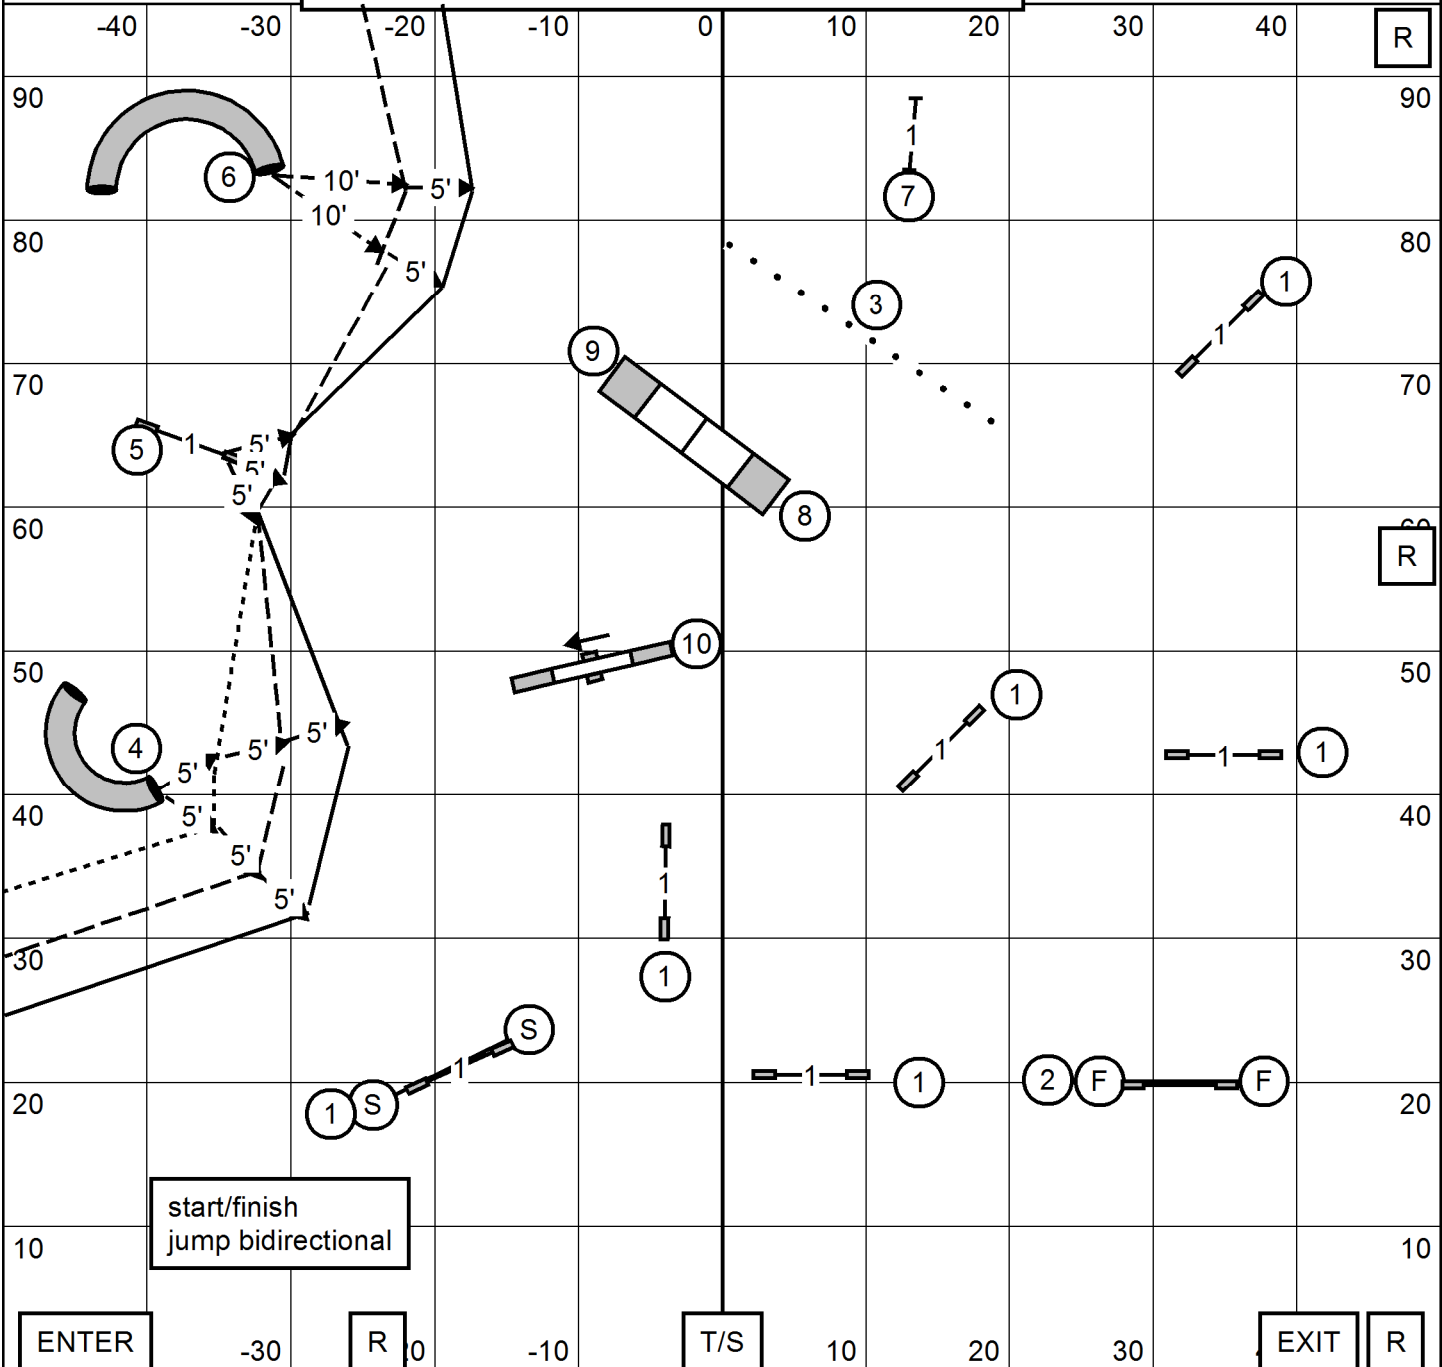

GREATER CLARK COUNTY KENNEL CLUB
 FRIDAY DECEMBER 3, 2021
 CLARK COUNTY FAIRGROUNDS, RIDGEFIELD WA
FAST(ALL LEVELS)
 JUDGE: SHERRY JEFFERSON

- xm send: (4) (5) (6) 60 pts(bonus+25)
- - - open send: (4) (5) (6) 55pts(bonus +20)
- nov. send: (4) (5) 50pts(bonus+21)

all levels use solid line around jump