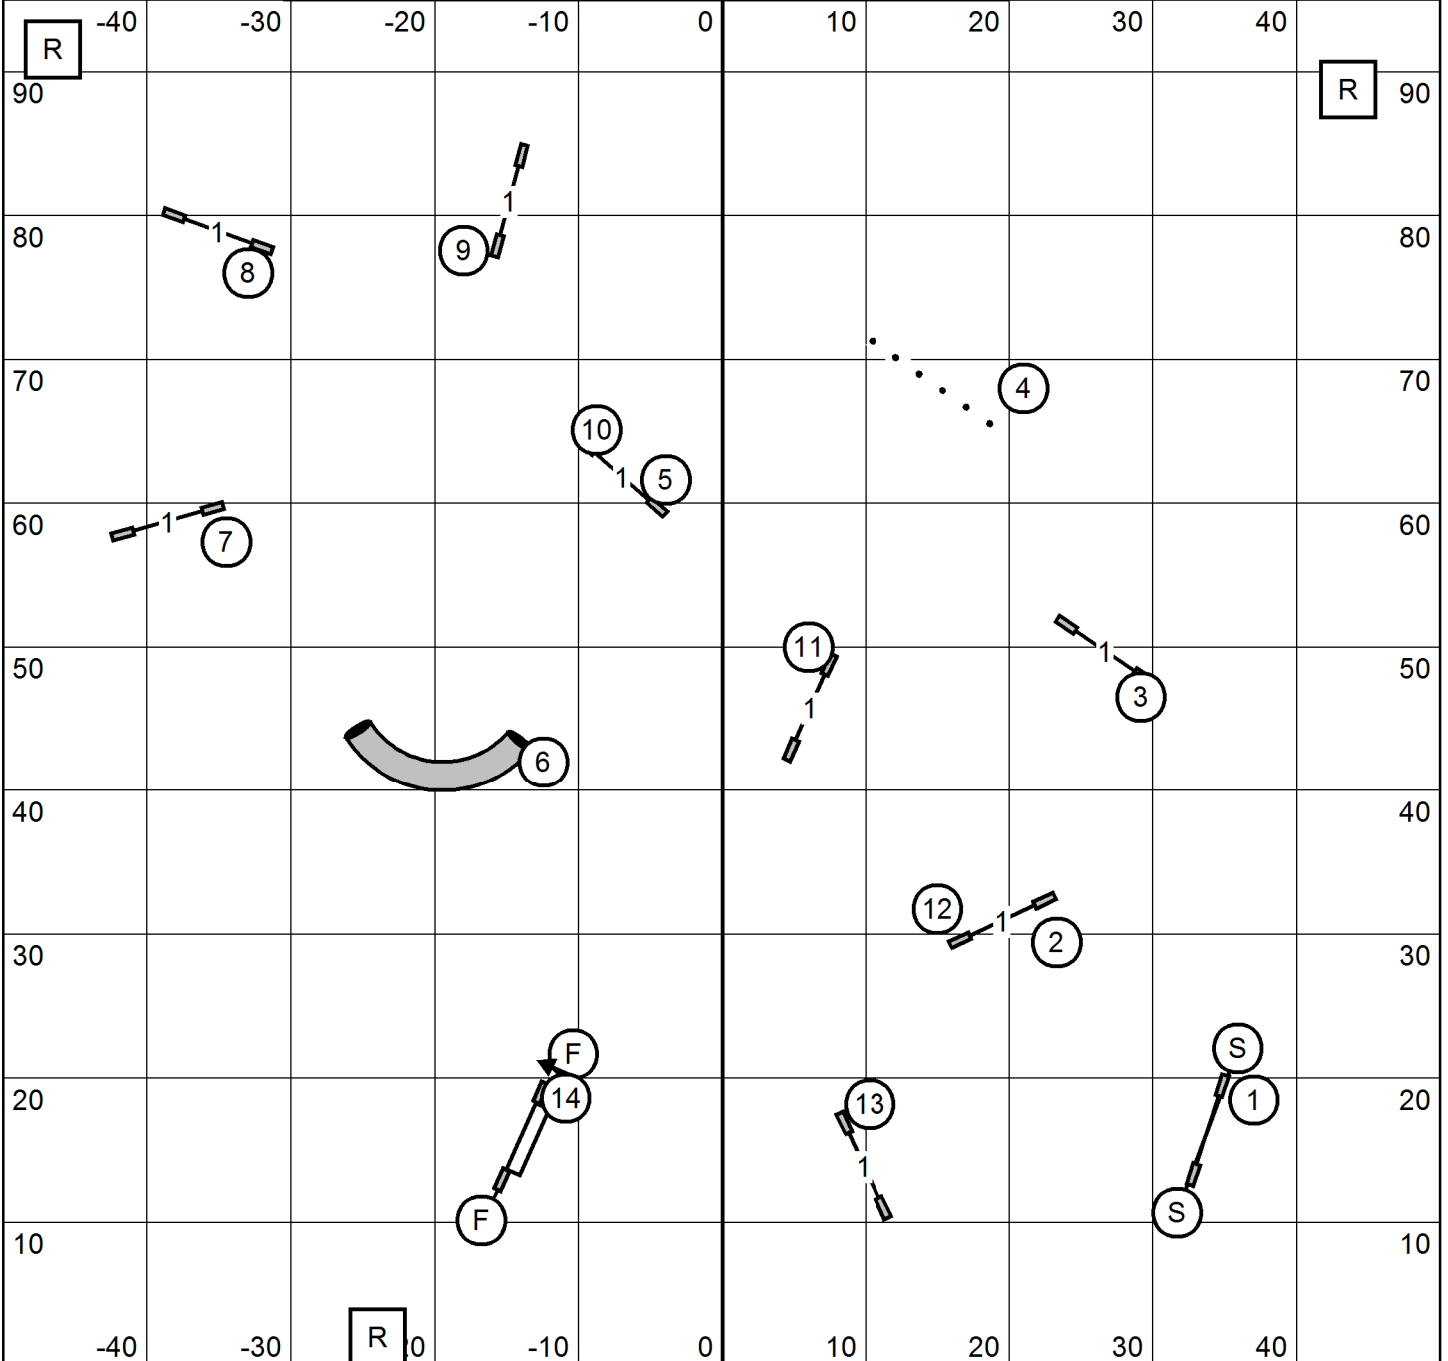

GREATER CLARK COUNTY KENNEL CLUB
 FRIDAY DECEMBER 3, 2021
 CLARK COUNTY FAIRGROUNDS, RIDGEFIELD WA
NOVICE JWW
 JUDGE: SHERRY JEFFERSON

EXIT

T/S

ENTER