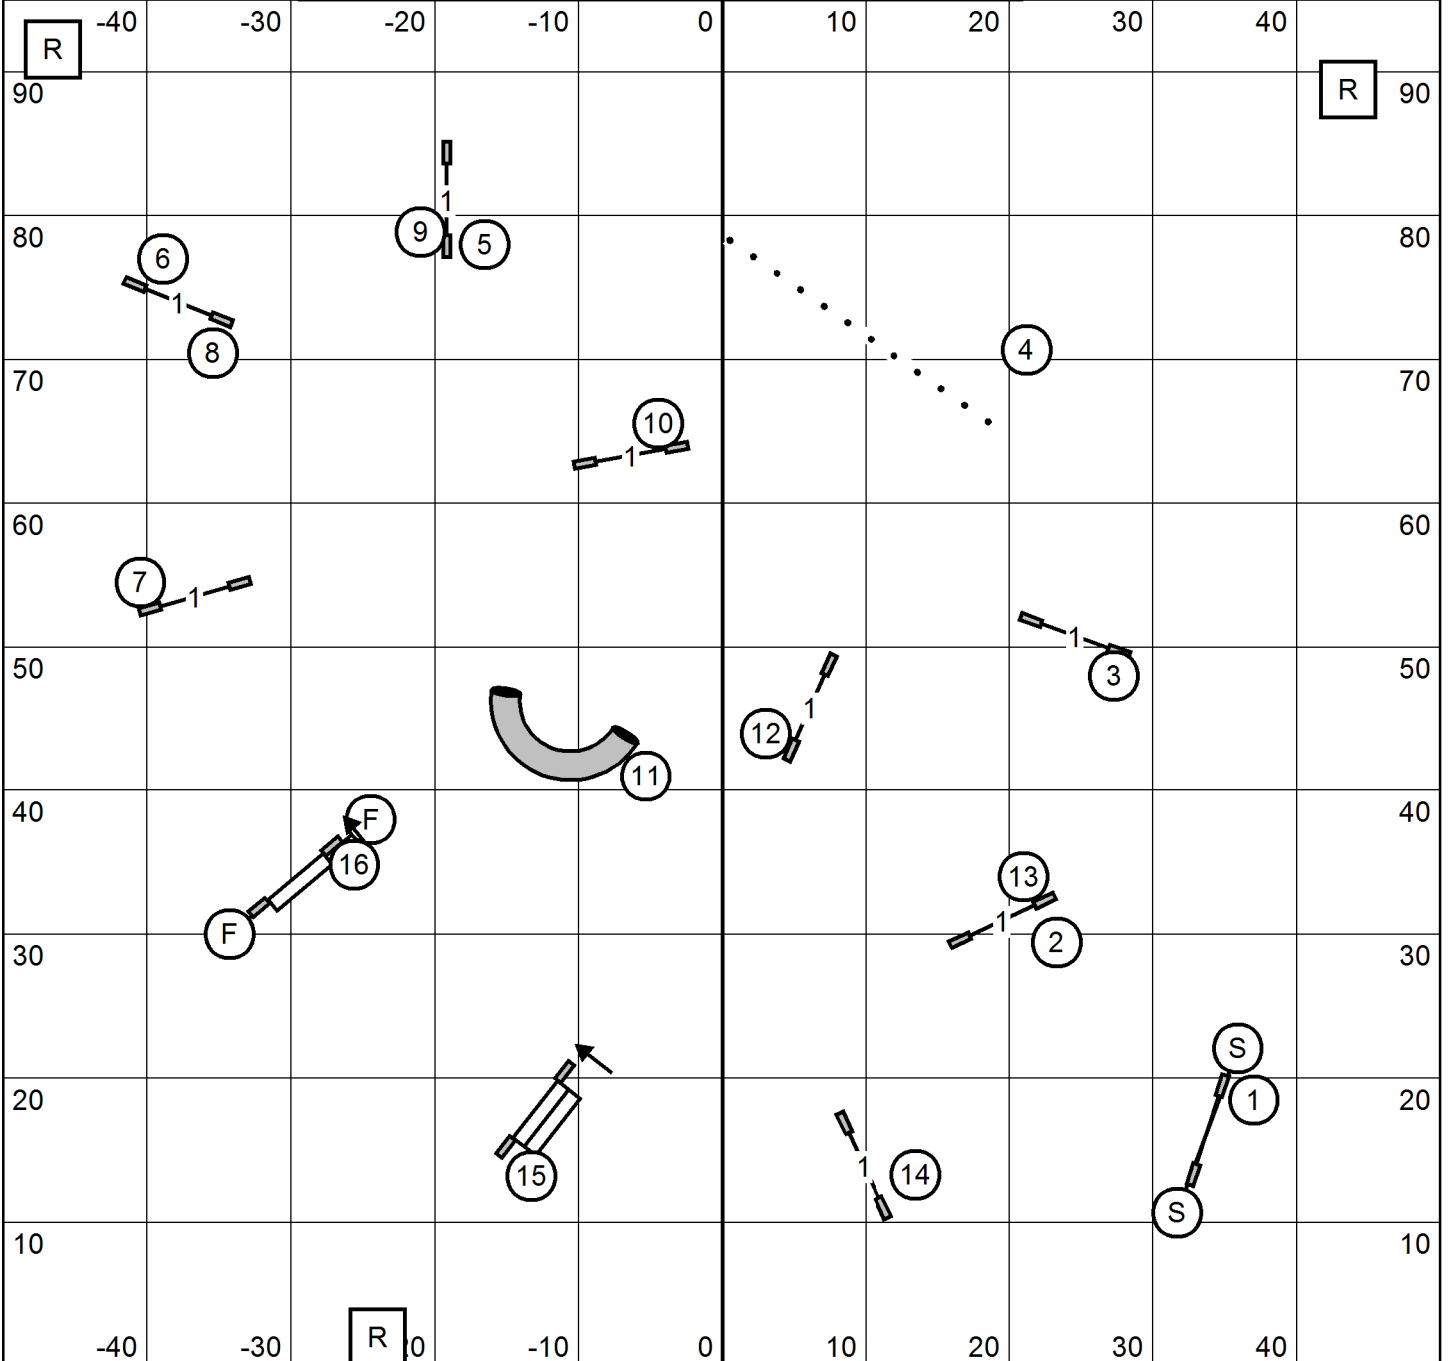

GREATER CLARK COUNTY KENNEL CLUB  
 FRIDAY DECEMBER 3, 2021  
 CLARK COUNTY FAIRGROUNDS, RIDGEFIELD WA  
**OPEN JWW**  
 JUDGE: SHERRY JEFFERSON

EXIT
T/S
ENTER