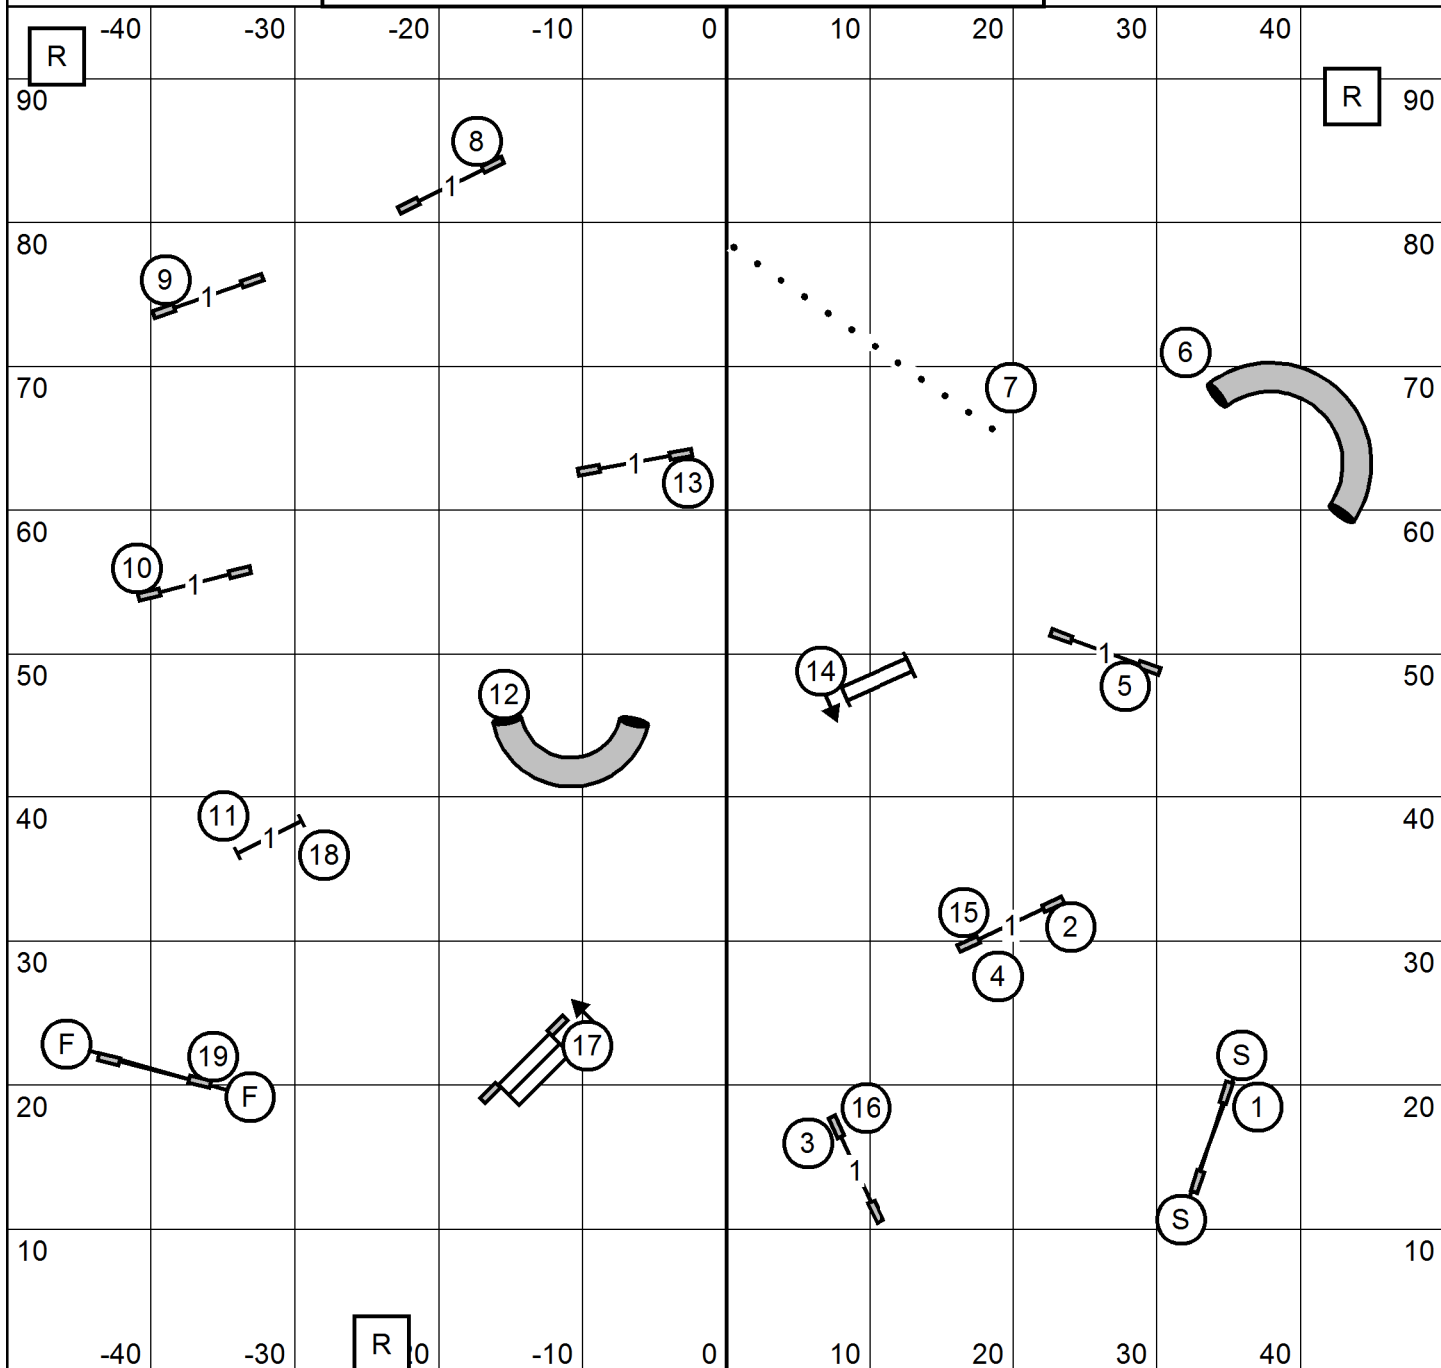

GREATER CLARK COUNTY KENNEL CLUB
 FRIDAY DECEMBER 3, 2021
 CLARK COUNTY FAIRGROUNDS, RIDGEFIELD WA
PREMIER JWW
 JUDGE: SHERRY JEFFERSON

EXIT
T/S
ENTER