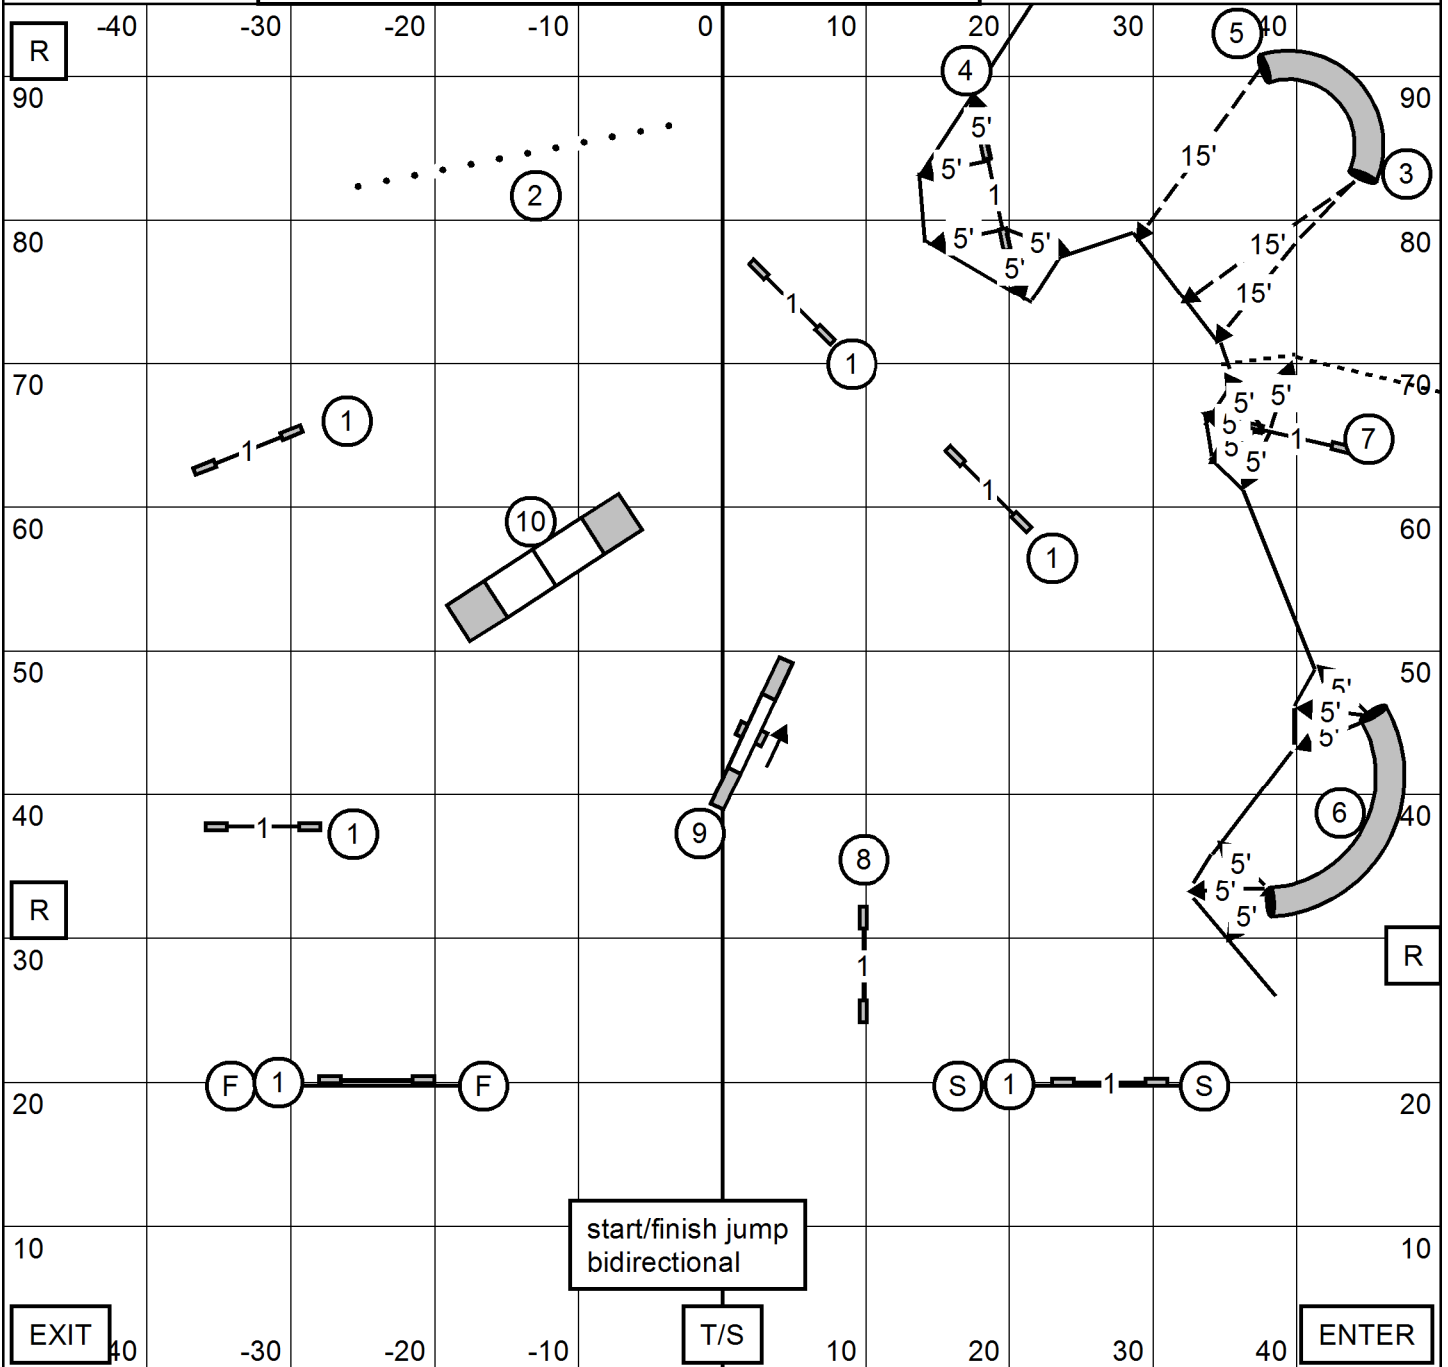

GREATER CLARK COUNTY KENNEL CLUB  
 CLARK COUNTY FAIRGROUNDS, RIDGEFIELD WA  
 SUNDAY DECEMBER 5, 2021  
**FAST(ALL LEVELS)**  
 JUDGE: SHERRY JEFFERSON

- x/m send: (3) (4) (5) in flow(60 pts, bonus +28
- open send: (4) (5) or (7) (3) in flow (55 pts, bonus+25 or 26
- nov send: — (6) (7) or - - - - (7) — (6) in flow(50 pts+17