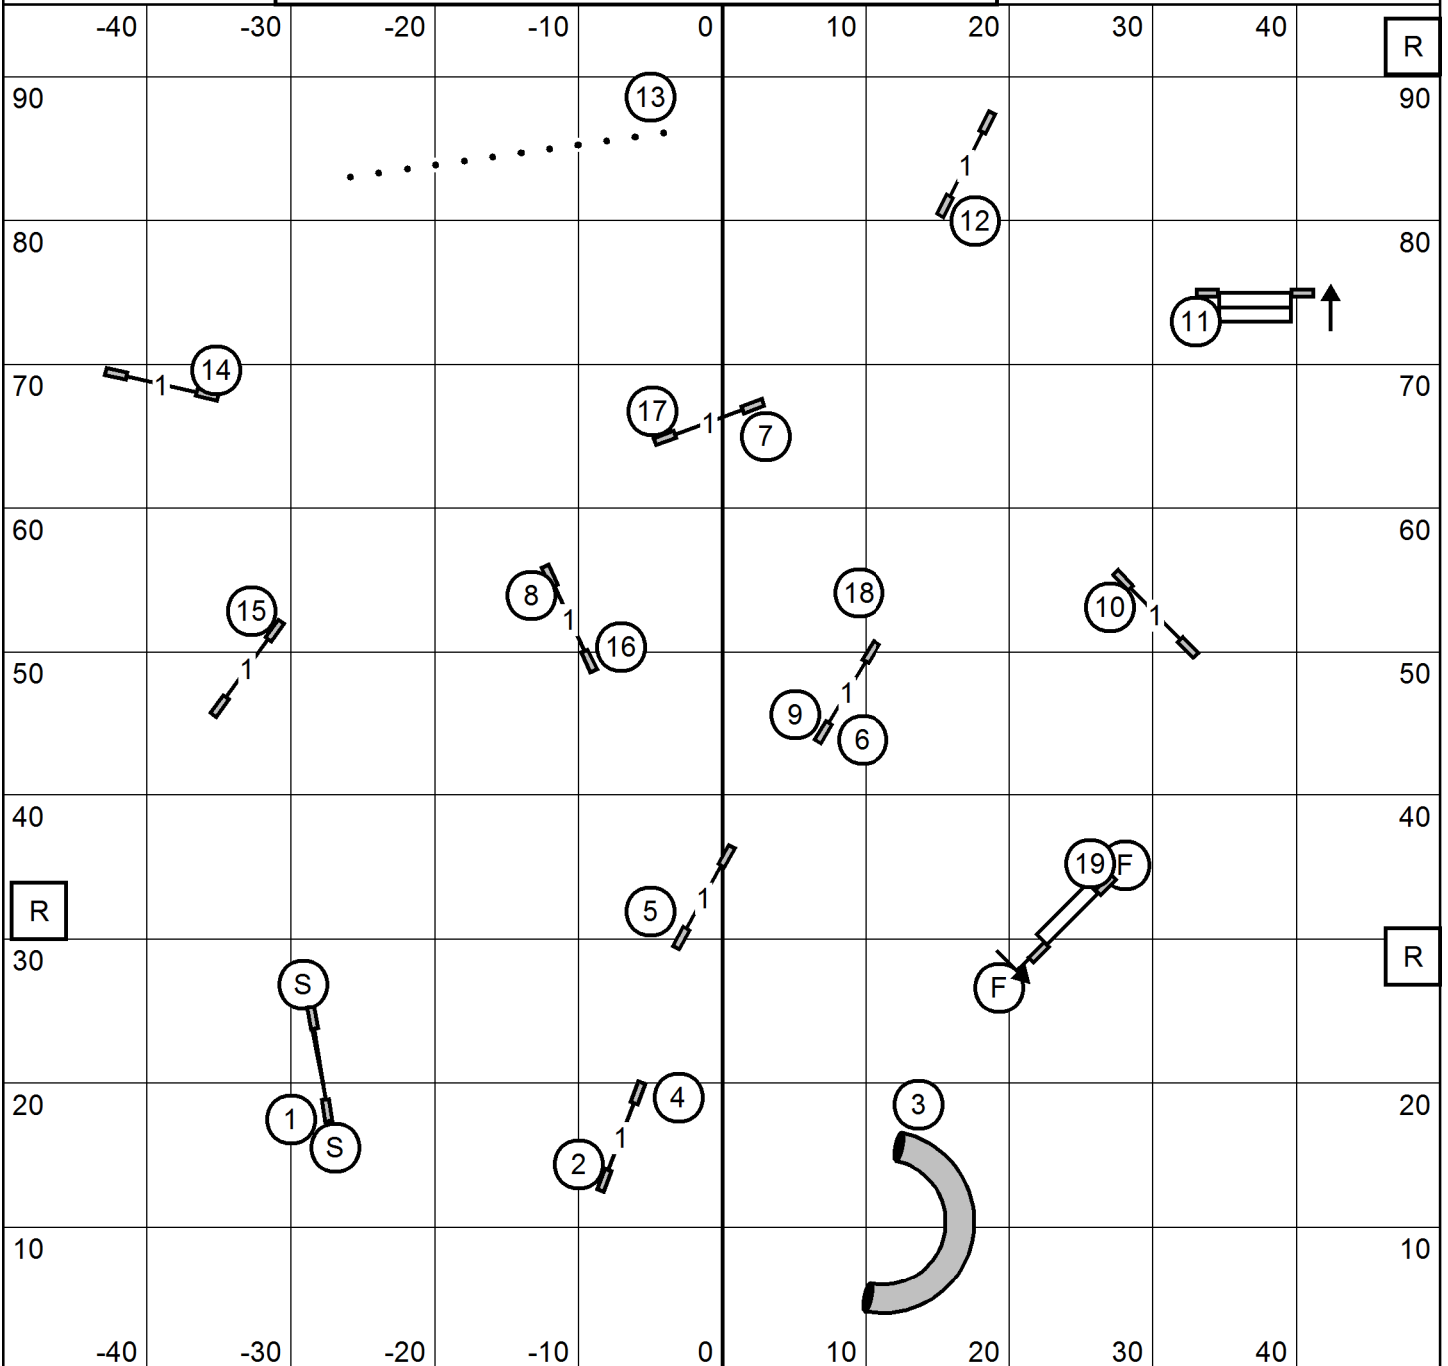

GREATER CLARK COUNTY KENNEL CLUB
 CLARK COUNTY FAIRGROUNDS, RIDGEFIELD WA
 SUNDAY DECEMBER 5, 2021
PREMIER JWW
 JUDGE: SHERRY JEFFERSON

R

R

R

R

ENTER

T/S

EXIT