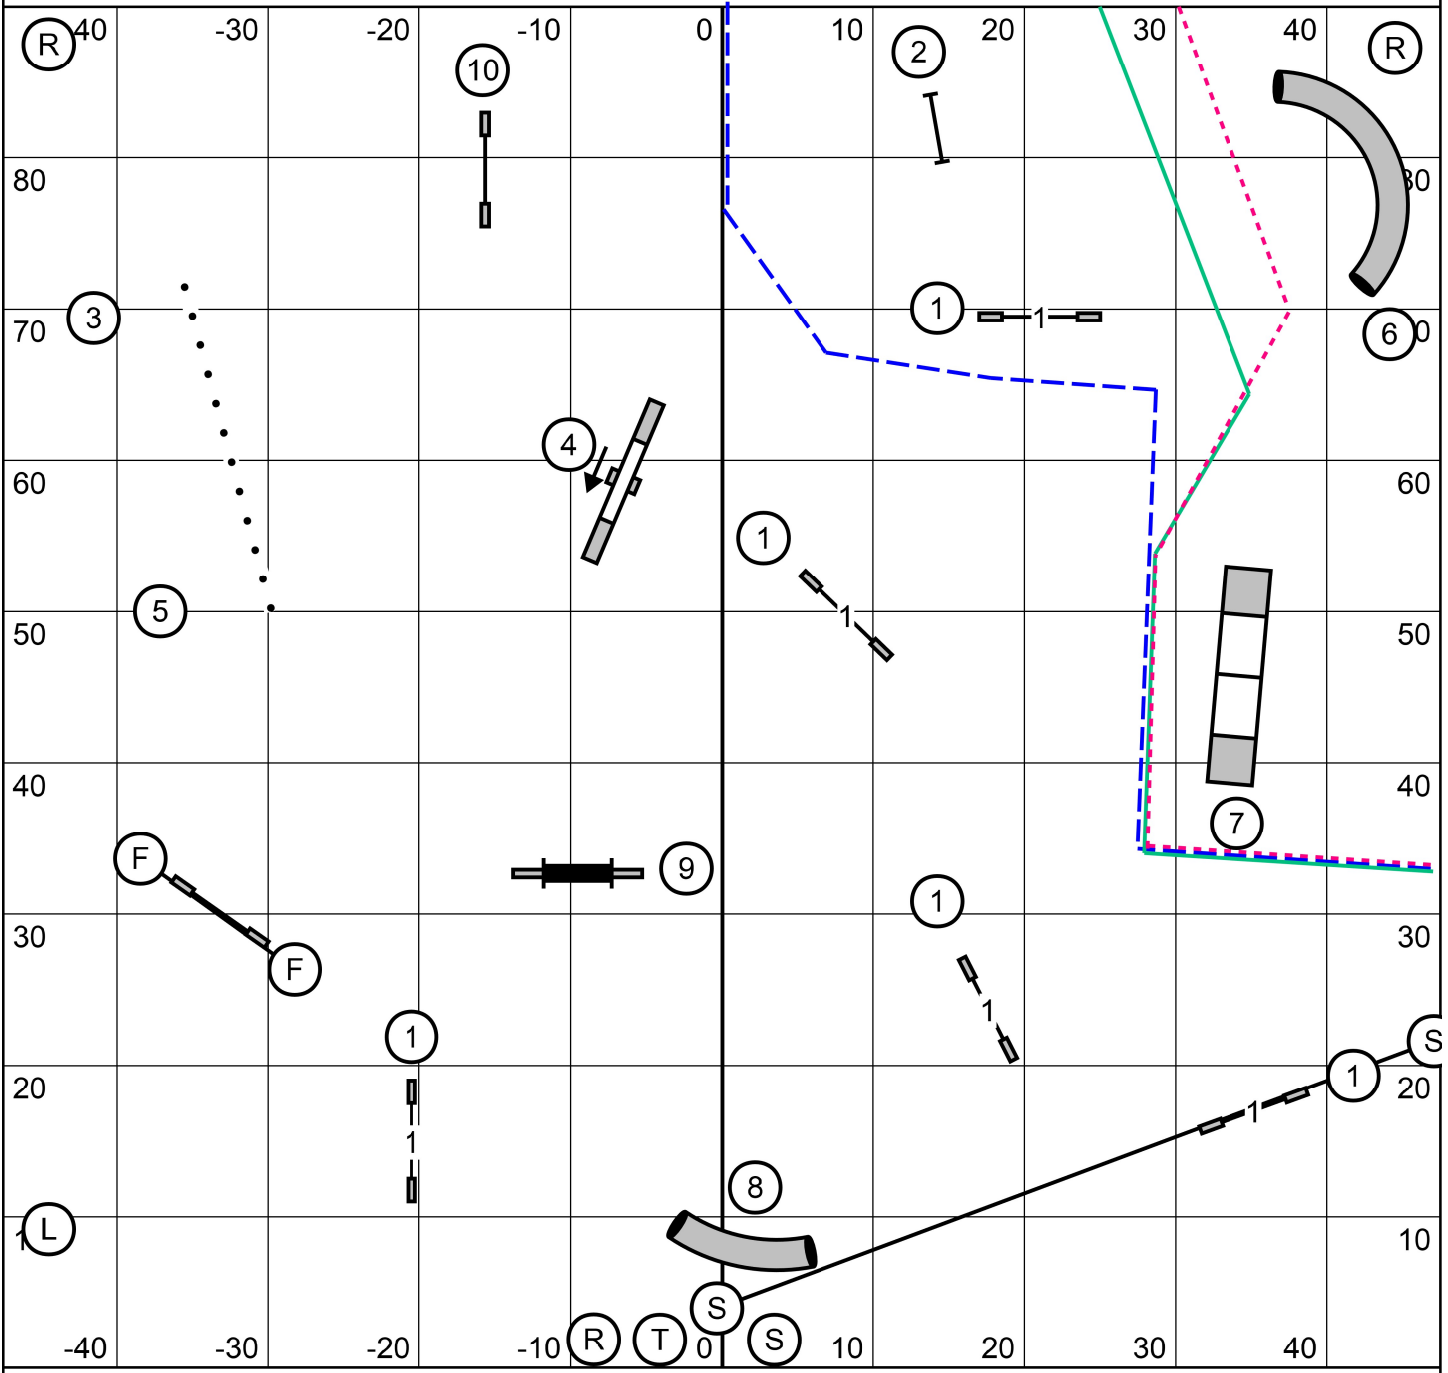

M/E BONUS: 7 - 6 - 2
(dashed/blue)

OPEN BONUS: 7 - 6
(solid/green)

NOVICE BONUS: 7 - 6
(dotted/pink)

EXIT

FAST (all levels)

ENTER

Tualatin Kennel Club
 Friday - January 21st, 2022
 95' x 90' on Mats
 Judge: Lauren Duckworth Bigbee