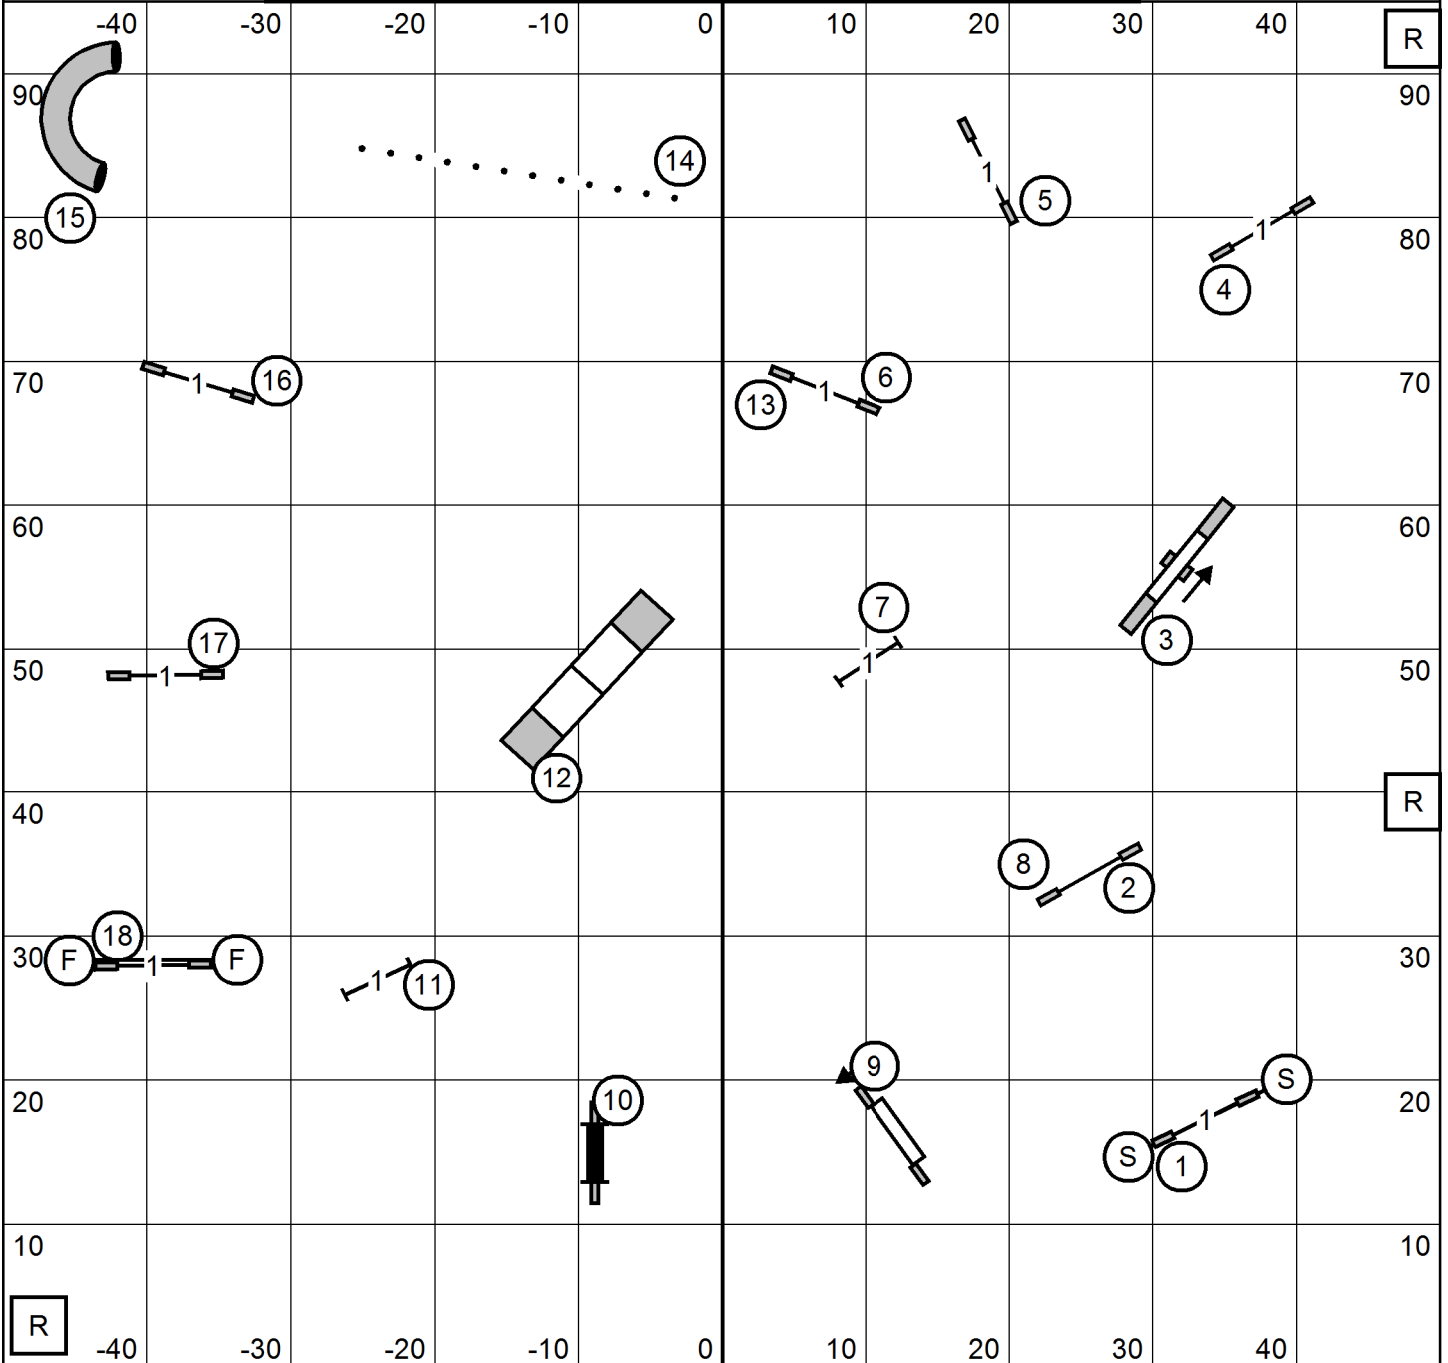

GREATER CLARK COUNTY KENNEL CLUB  
 CLARK COUNTY FAIRGROUNDS, RIDGEFIELD WASHINGTON  
 FRIDAY JANUARY 28, 2022  
**TIME 2 BEAT**  
 JUDGE: SHERRY JEFFERSON

R

R

R

EXIT

T/S

ENTER