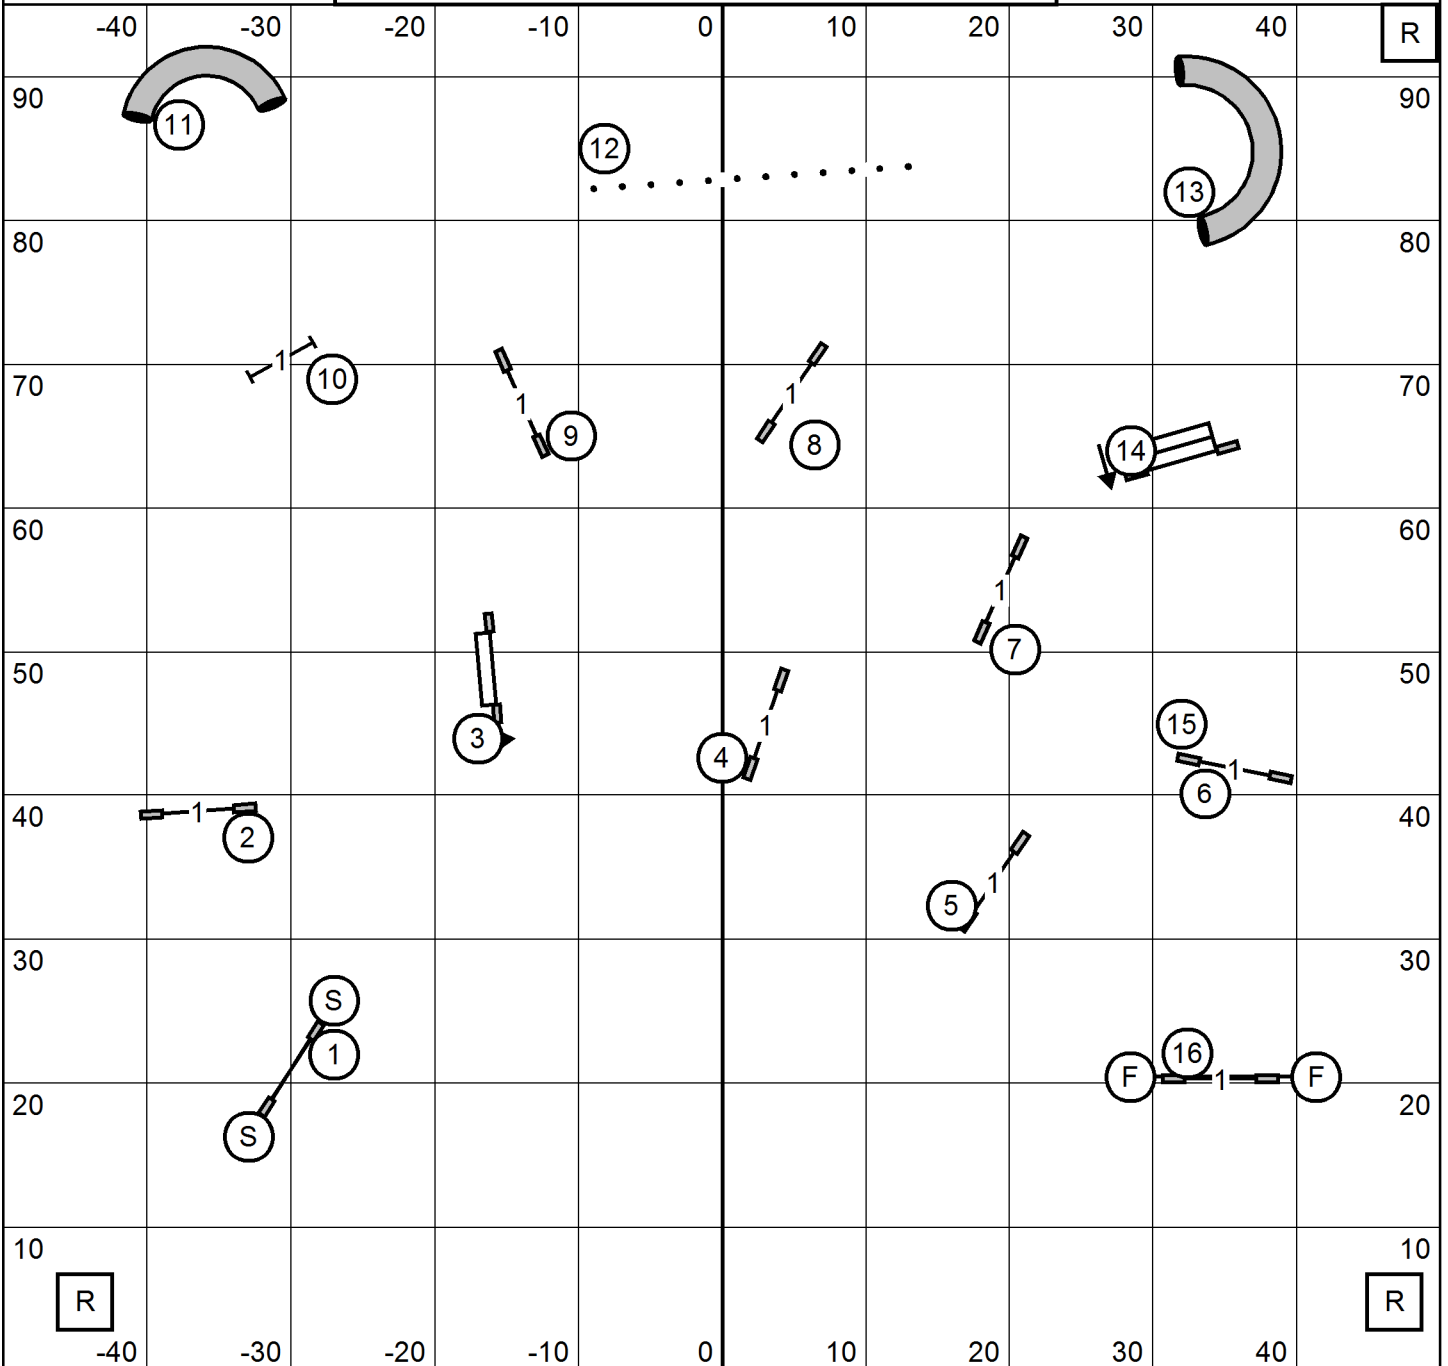

GREATER CLARK COUNTY KENNEL CLUB
 CLARK COUNTY FAIRGROUNDS, RIDGEFIELD WA
 SATURDAY JANUARY 29, 2022
OPEN JWW
 JUDGE: SHERRY JEFFERSON

ENTER

TS

EXIT