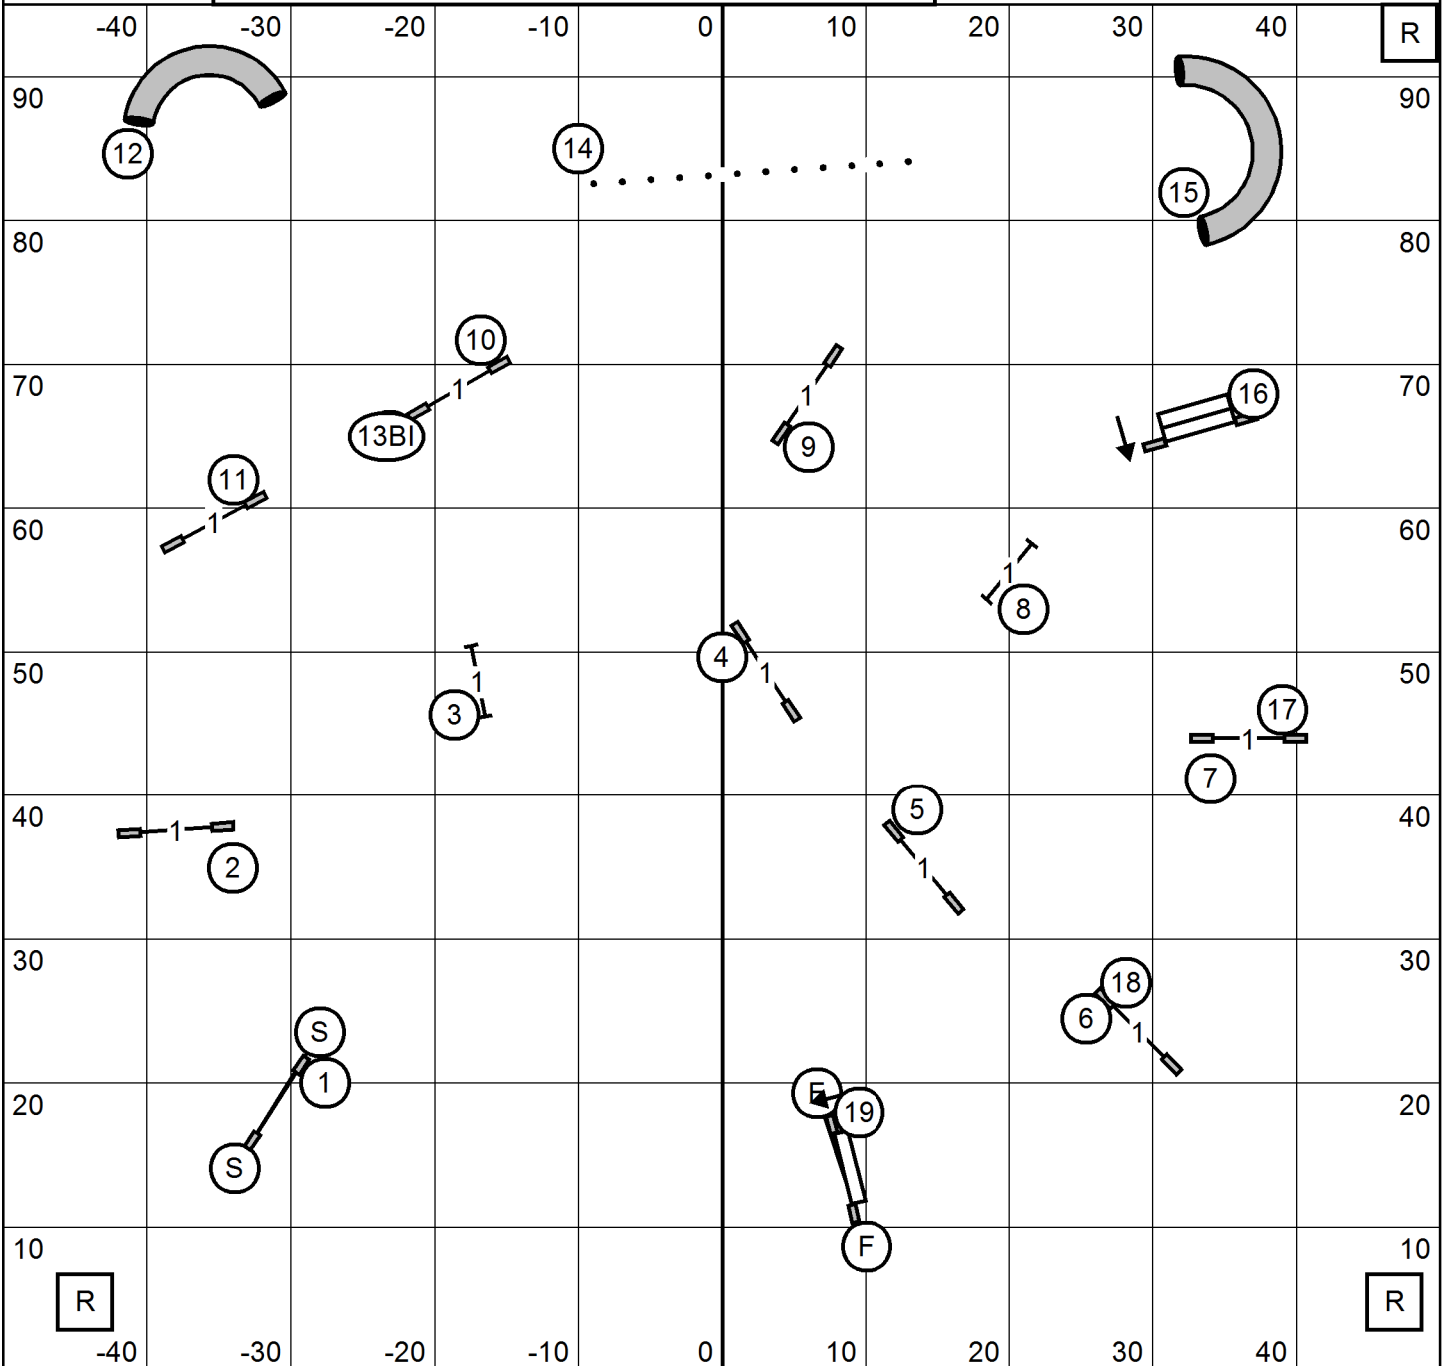

GREATER CLARK COUNTY KENNEL CLUB  
 CLARK COUNTY FAIRGROUNDS, RIDGEFIELD WA  
 SATURDAY JANUARY 29, 2022  
**PREMIER JWW**  
 JUDGE: SHERRY JEFFERSON

ENTER

TS

EXIT