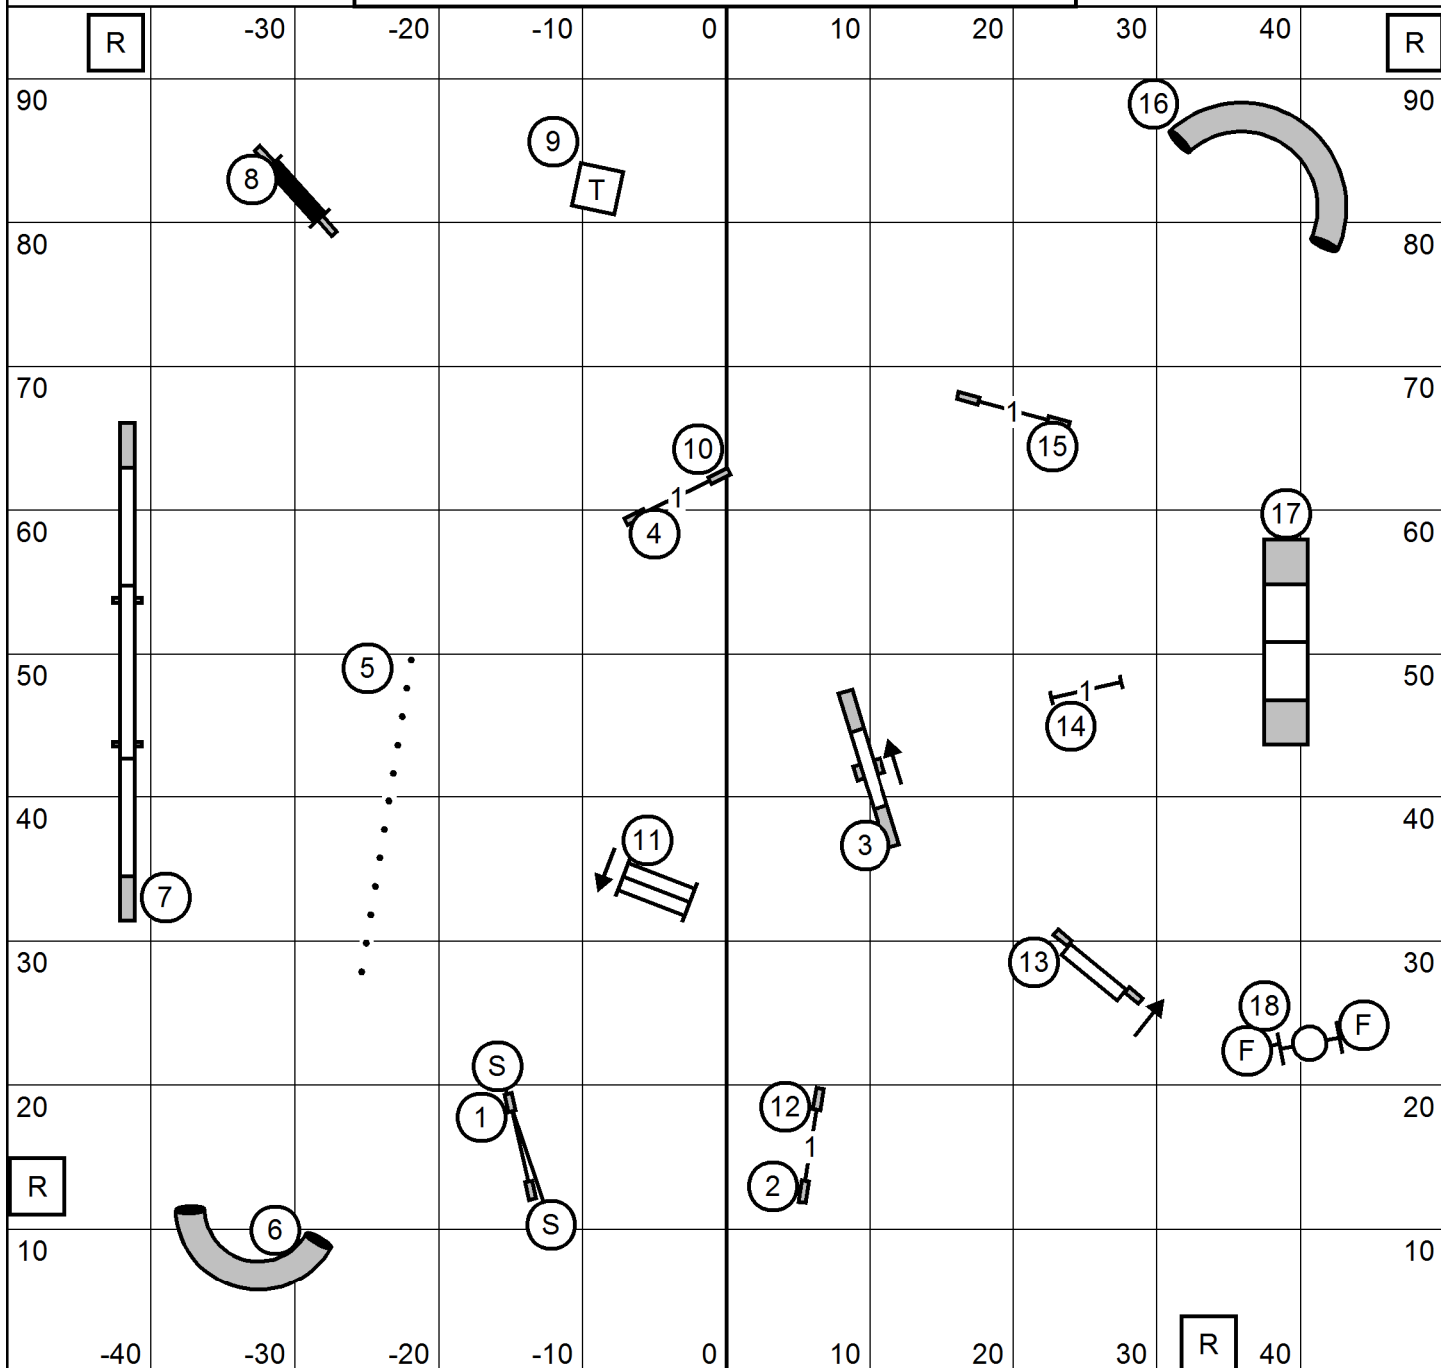

GREATER CLARK COUNTY KENNEL CLUB
 CLARK COUNTY FAIRGROUNDS, RIDGEFIELD WA
 SUNDAY JANUARY 30, 2022
OPEN STANDARD
 JUDGE: SHERRY JEFFERSON

ENTER		T/S		EXIT
-------	--	-----	--	------