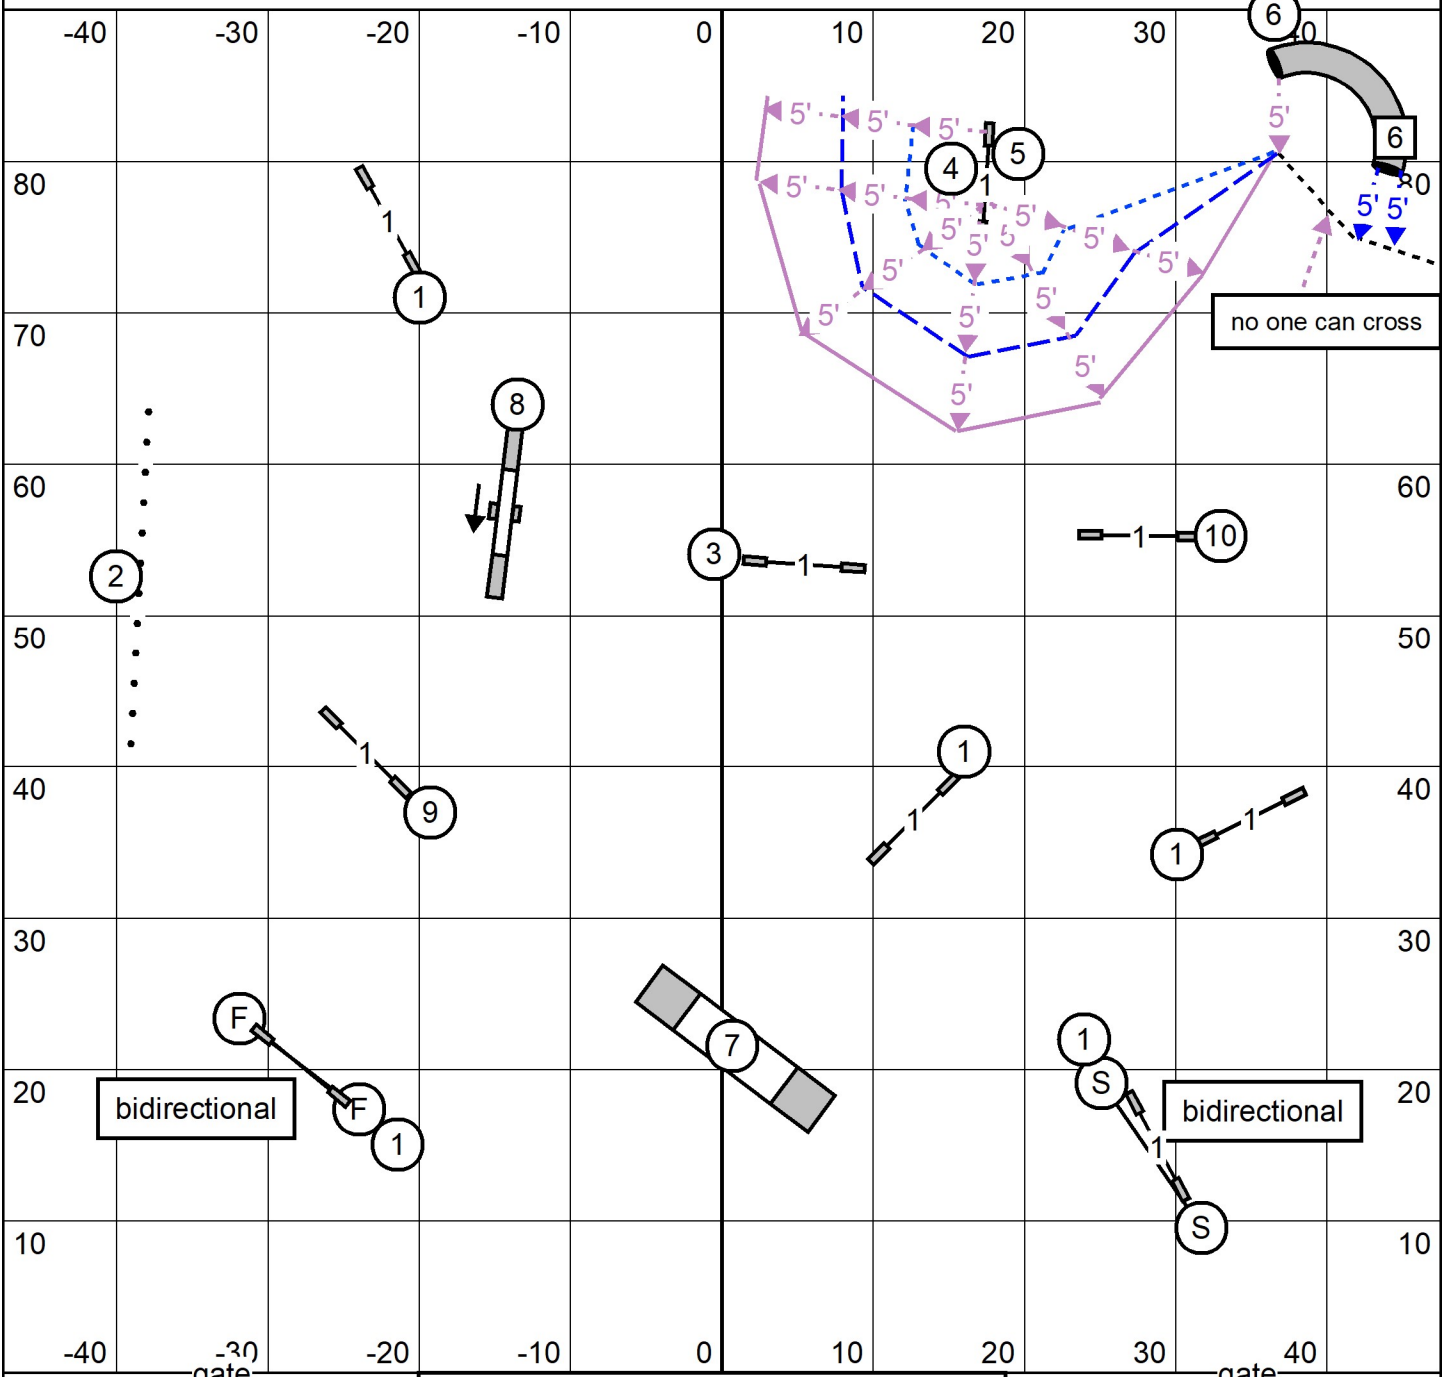

Open  
4-6 Circles Dashed-to dotted or  
6 Square-5 Circle dotted to Dashed line

Excellent/Master  
4-6-5  
solid to dotted line

Novice  
4-6 Circles dotted line  
6 Square-5 dotted line

**ALL FAST**

Dog Fanciers Association of Oregon, Inc.  
Rose City. Portland, Or. Events center  
January 22, 2022  
Torka Poet