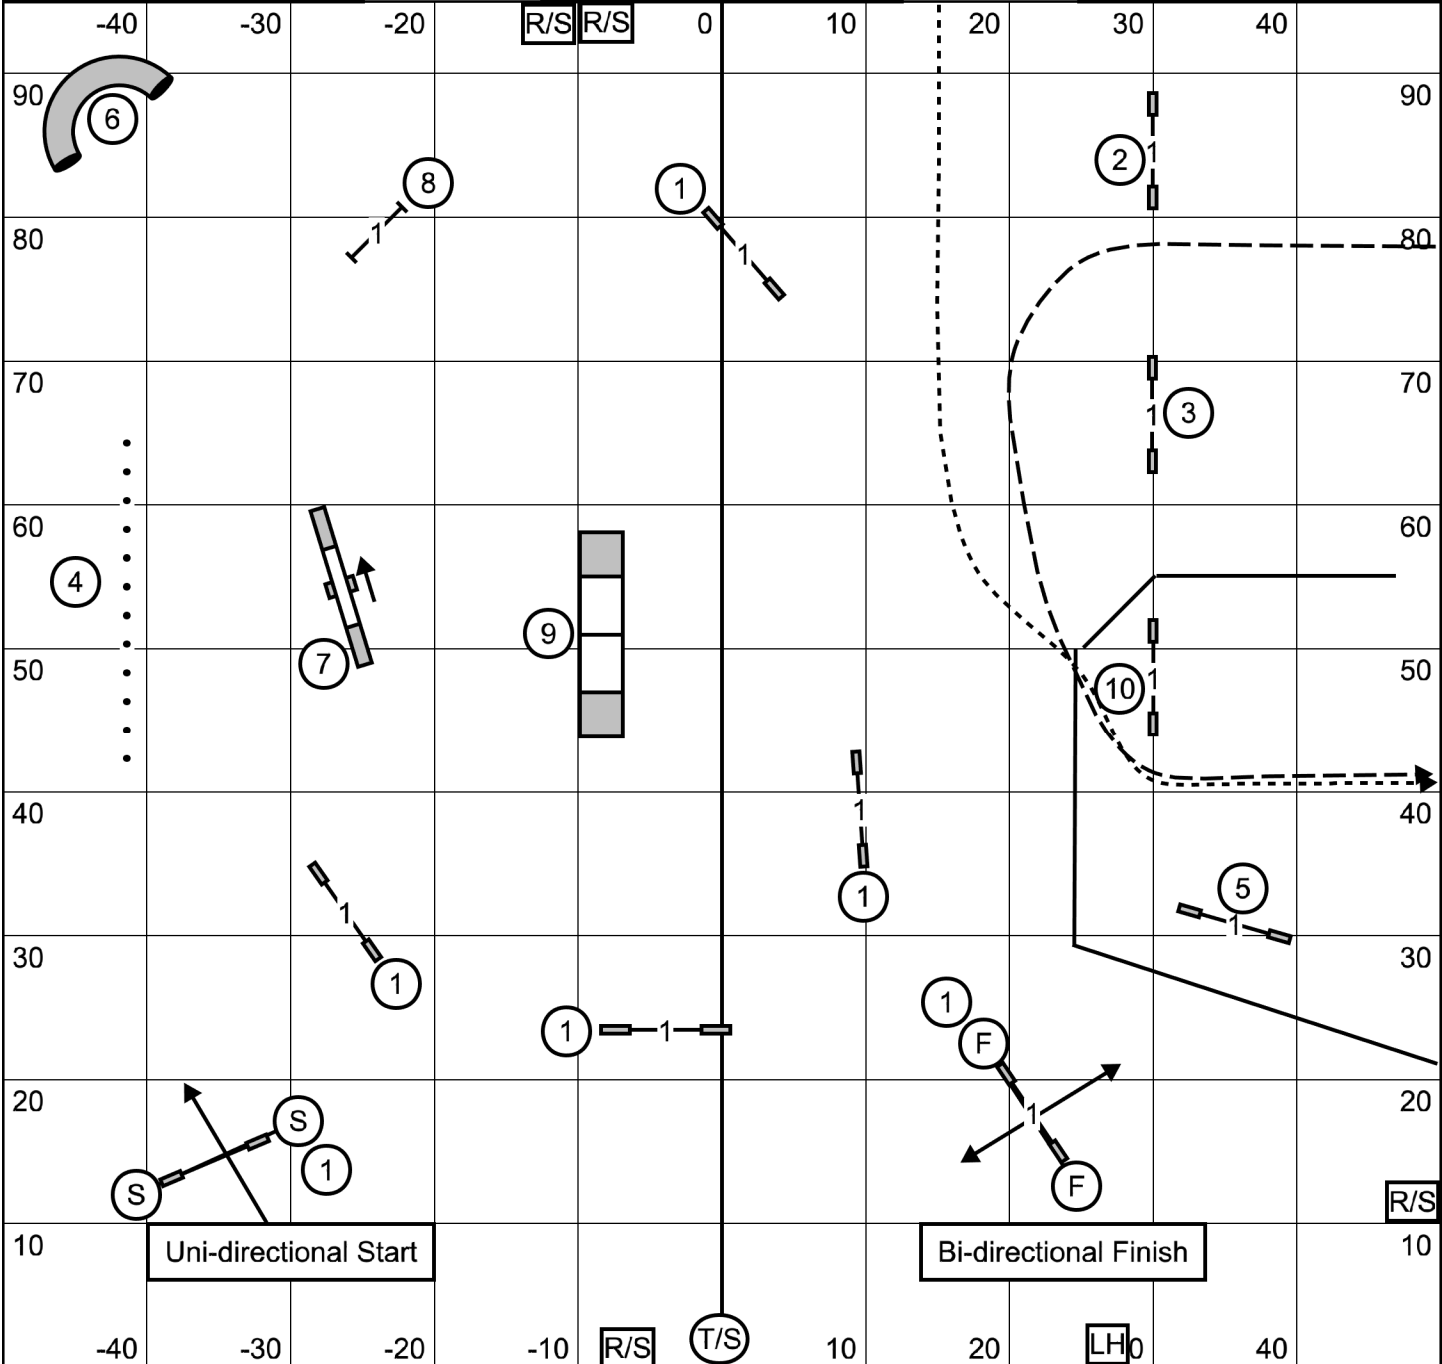

<p>EX/M SEND: 2 to 3 to 10 Dotted Line 60 points needed to Q Bonus 15 + Send 20 = 35 25 More Points Needed</p>	<p>OPEN SEND: 10 to 3 Dashed Line 55 points needed to Q Bonus 13 + Send 20 = 33 22 More Points Needed</p>	<p>NOVICE SEND: 10 to 5 Solid Line 50 points needed to Q Bonus 15 + Send 20 = 35 15 More Points Needed</p>
---	--	---

Gate

Gate

Linn County Kennel Club
 Albany, OR
ALL F.A.S.T.
 Friday, February 25, 2022
 Judge: Michael Case