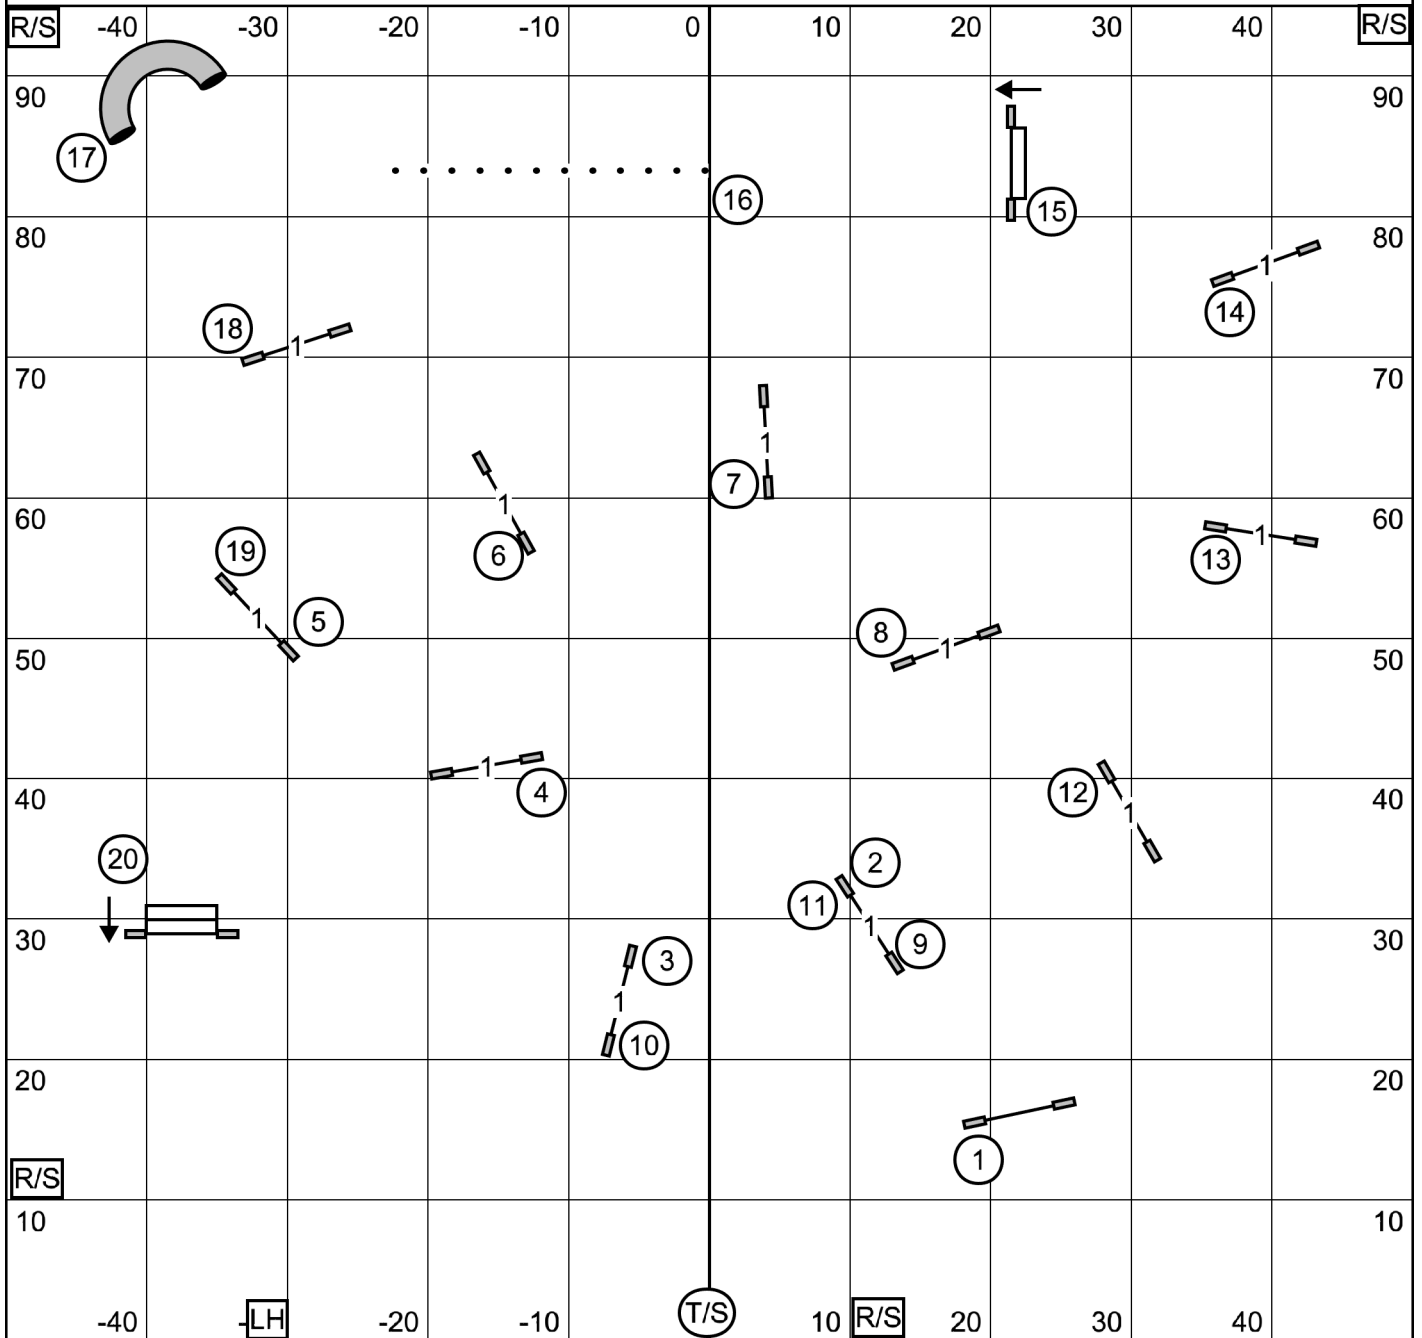

Linn County Kennel Club  
 Albany, OR  
**PREMIER JWW**  
 Friday, February 25, 2022  
 Judge: Michael Case

Gate

Premier JWW Course Times		
Hgt	Regular	Preferred
4	NA	55 sec
8	50 sec	53 sec
12	48 sec	50 sec
16	45 sec	47 sec
20	42 sec	51 sec
24	46 sec	NA
24C	42 sec	NA

Gate