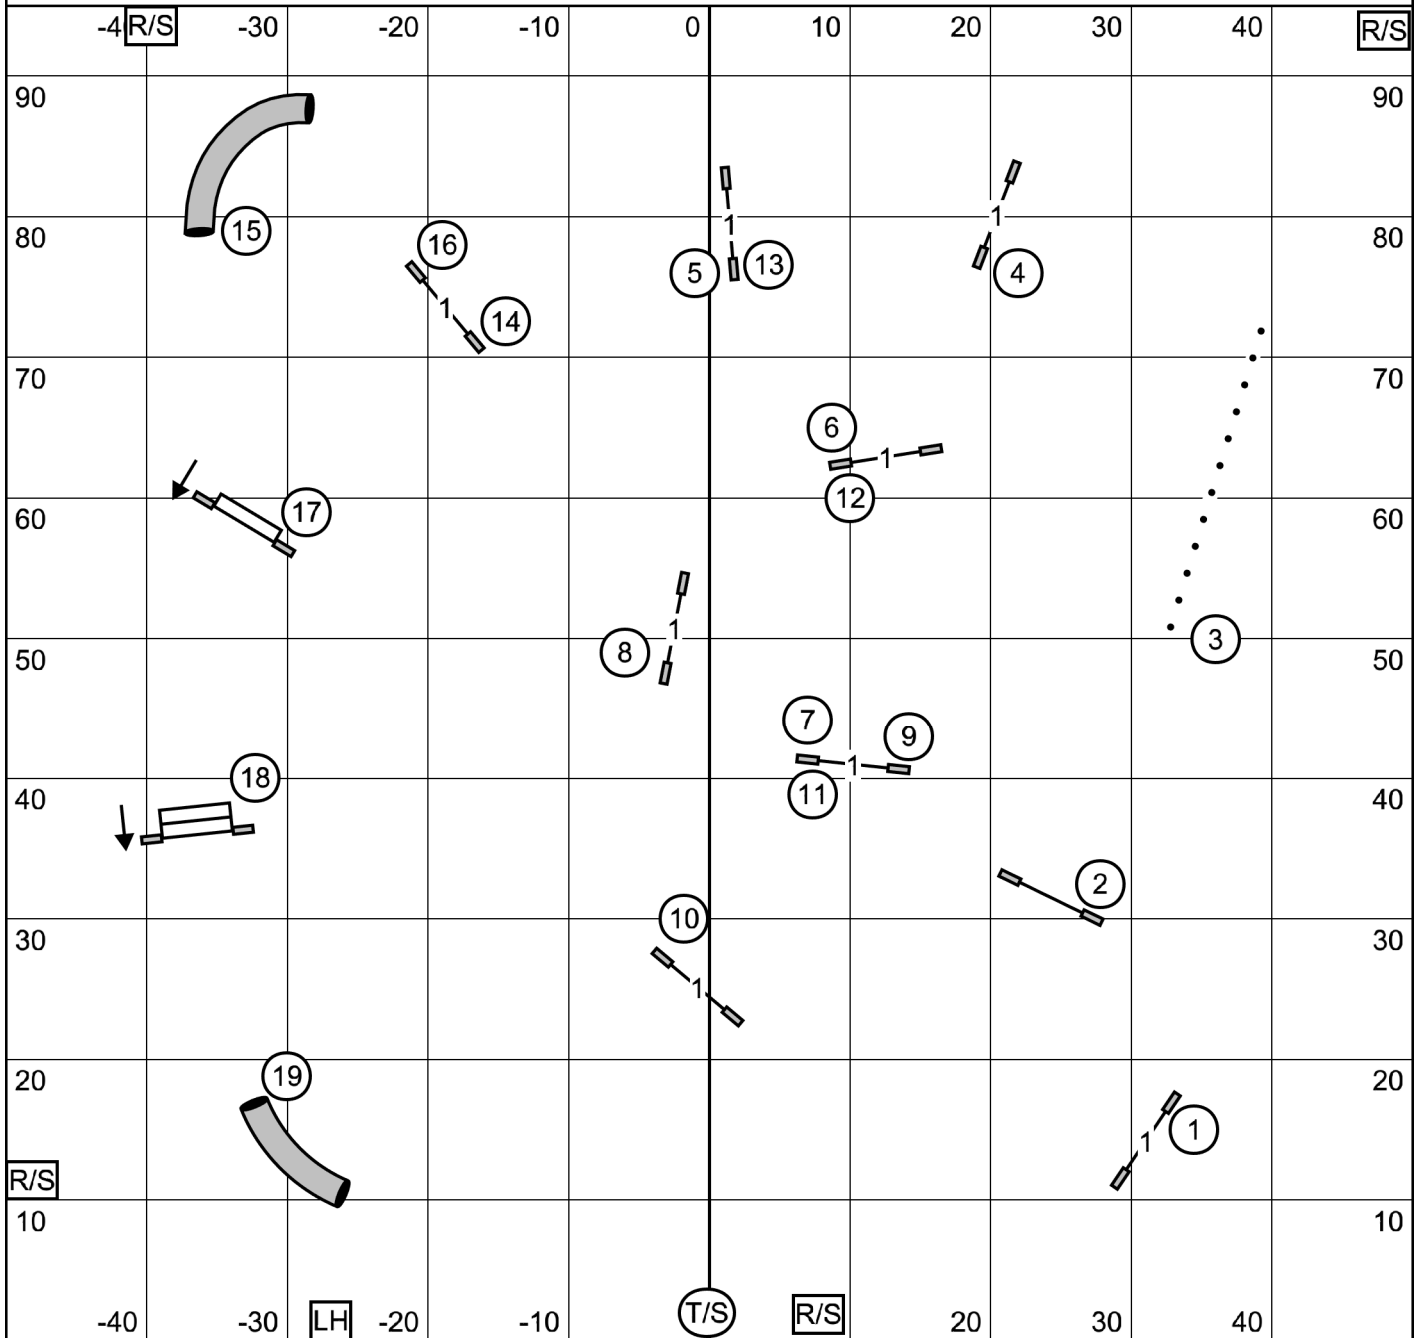

Linn County Kennel Club  
Albany, OR

# PREMIER JWW

Sunday, February 27, 2022

Judge: Michael Case

Gate

### Premier JWW Course Times

Hgt	Regular	Preferred
4	NA	55 sec
8	50 sec	53 sec
12	48 sec	50 sec
16	45 sec	47 sec
20	42 sec	51 sec
24	46 sec	NA
24C	42 sec	NA

Gate