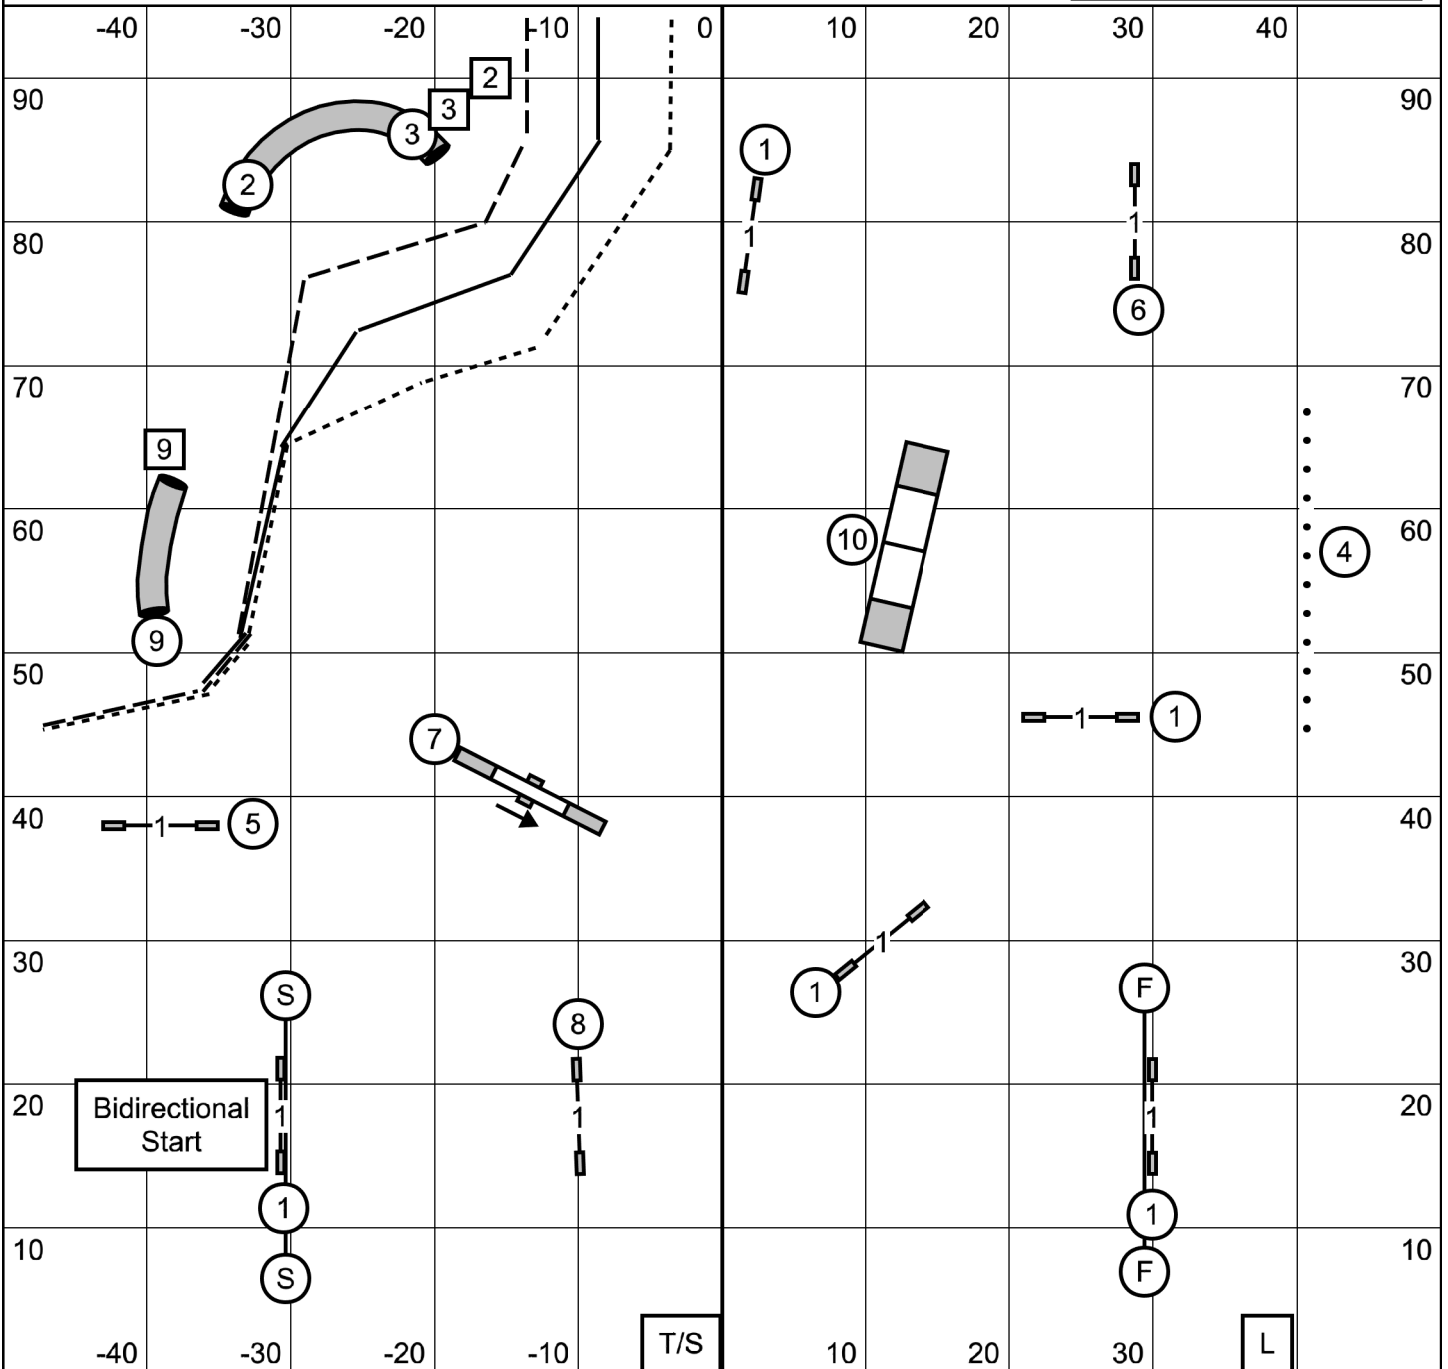

Excellent/Master: 60 Points
 Open: 55 Points
 Novice: 50 Points
 Send Bonus is 20 Points

Ex/M: Square 3-2-9 (Dotted Line)
 Open: Circle 9-2 or Square 3-9 (Solid Line)
 Novice: Circle 9-2 or Square 3-9 (Dashed Line)

8" = 38 sec
 12"/16" = 35 sec
 20"/24"/26" = 32 sec
 (add 3 sec for Preferred)

ALL FAST CLASSES
 Mt. Hood Doberman Pinscher Club
 Friday, February 4, 2022
 Judge: Susan Leitner