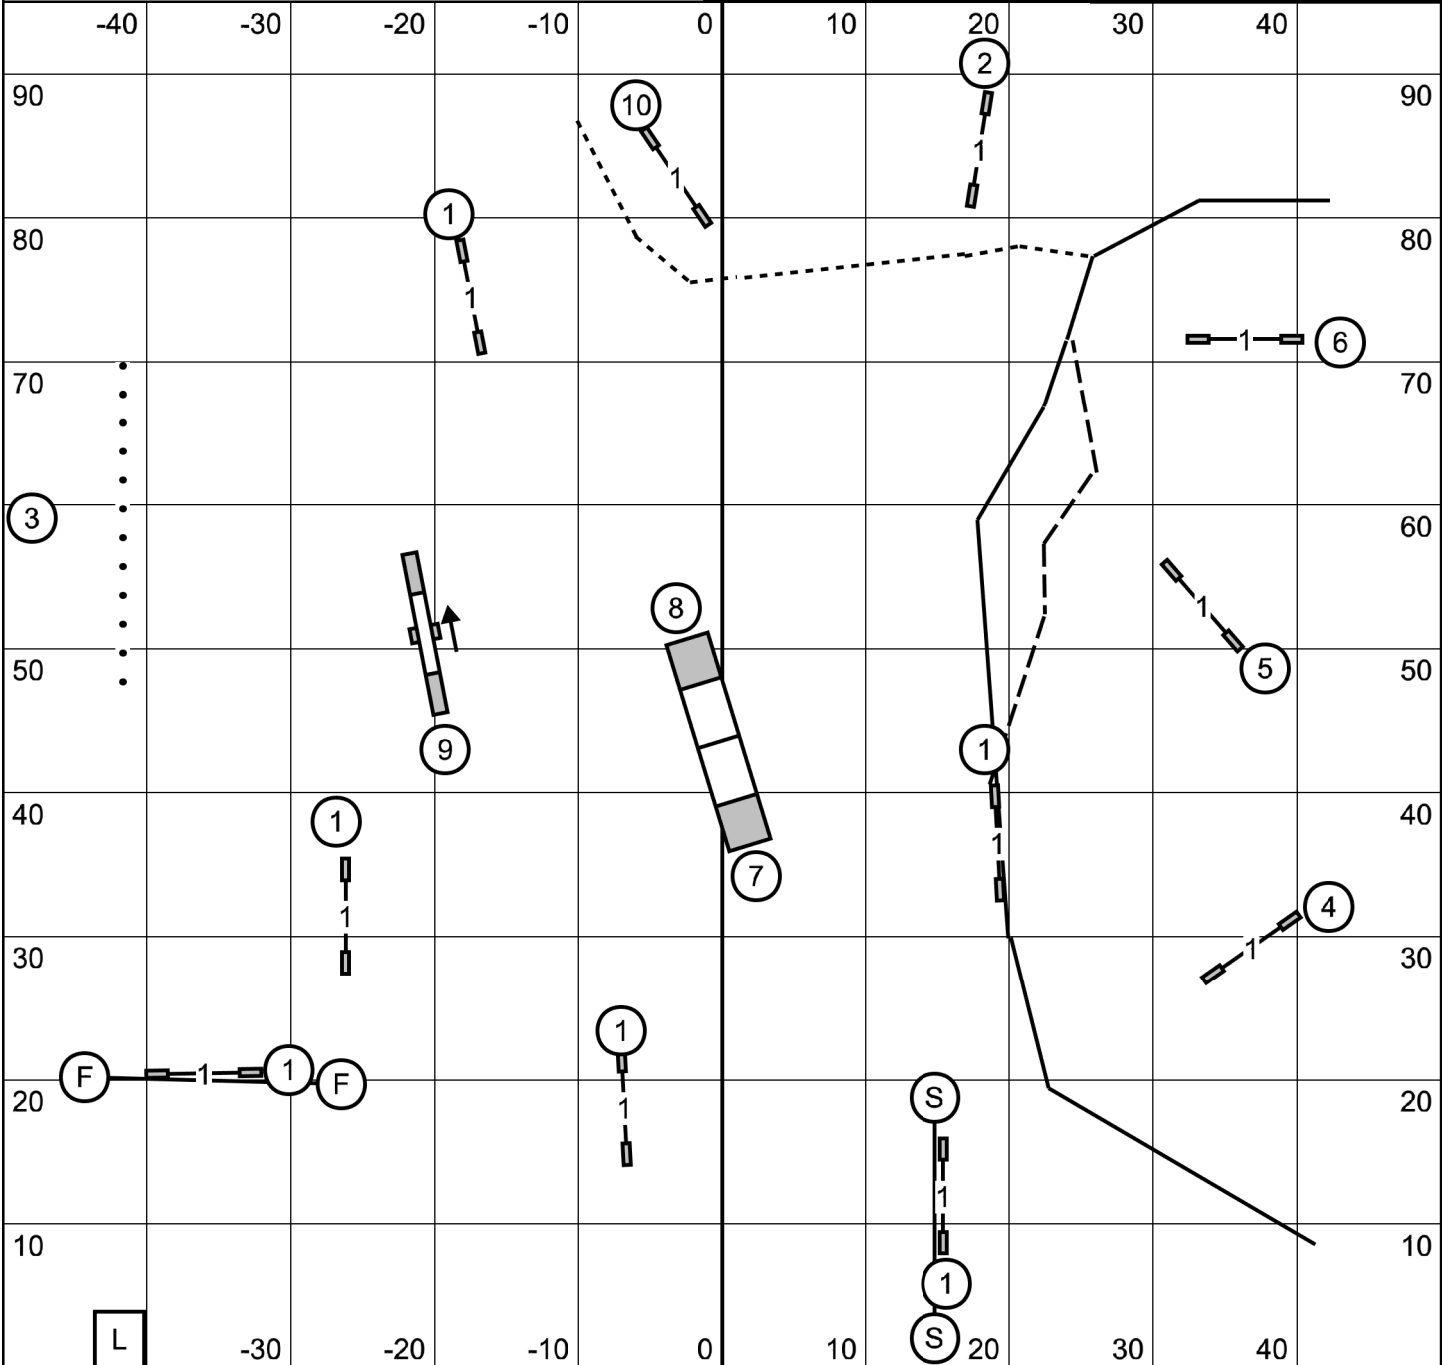

Ex/M: Circle 6-5-4 or 4-5-6 in flow (Solid Line)
 Open: Square 5-6 or 6-5 in flow (Solid-Dashed Line)
 Novice: Circle 10-2 in flow (Dotted Line)

Excellent/Master: 60 Points
 Open: 55 Points
 Novice: 50 Points
 Send Bonus is 20 Points

8" = 38 sec
 12"/16" = 35 sec
 20"/24"/26" = 32 sec
 (add 3 sec for Preferred)

GATE

ALL FAST CLASSES
 Mt. Hood Doberman Pinscher Club
 Sunday, February 6, 2022
 Judge: Susan Leitner

GATE