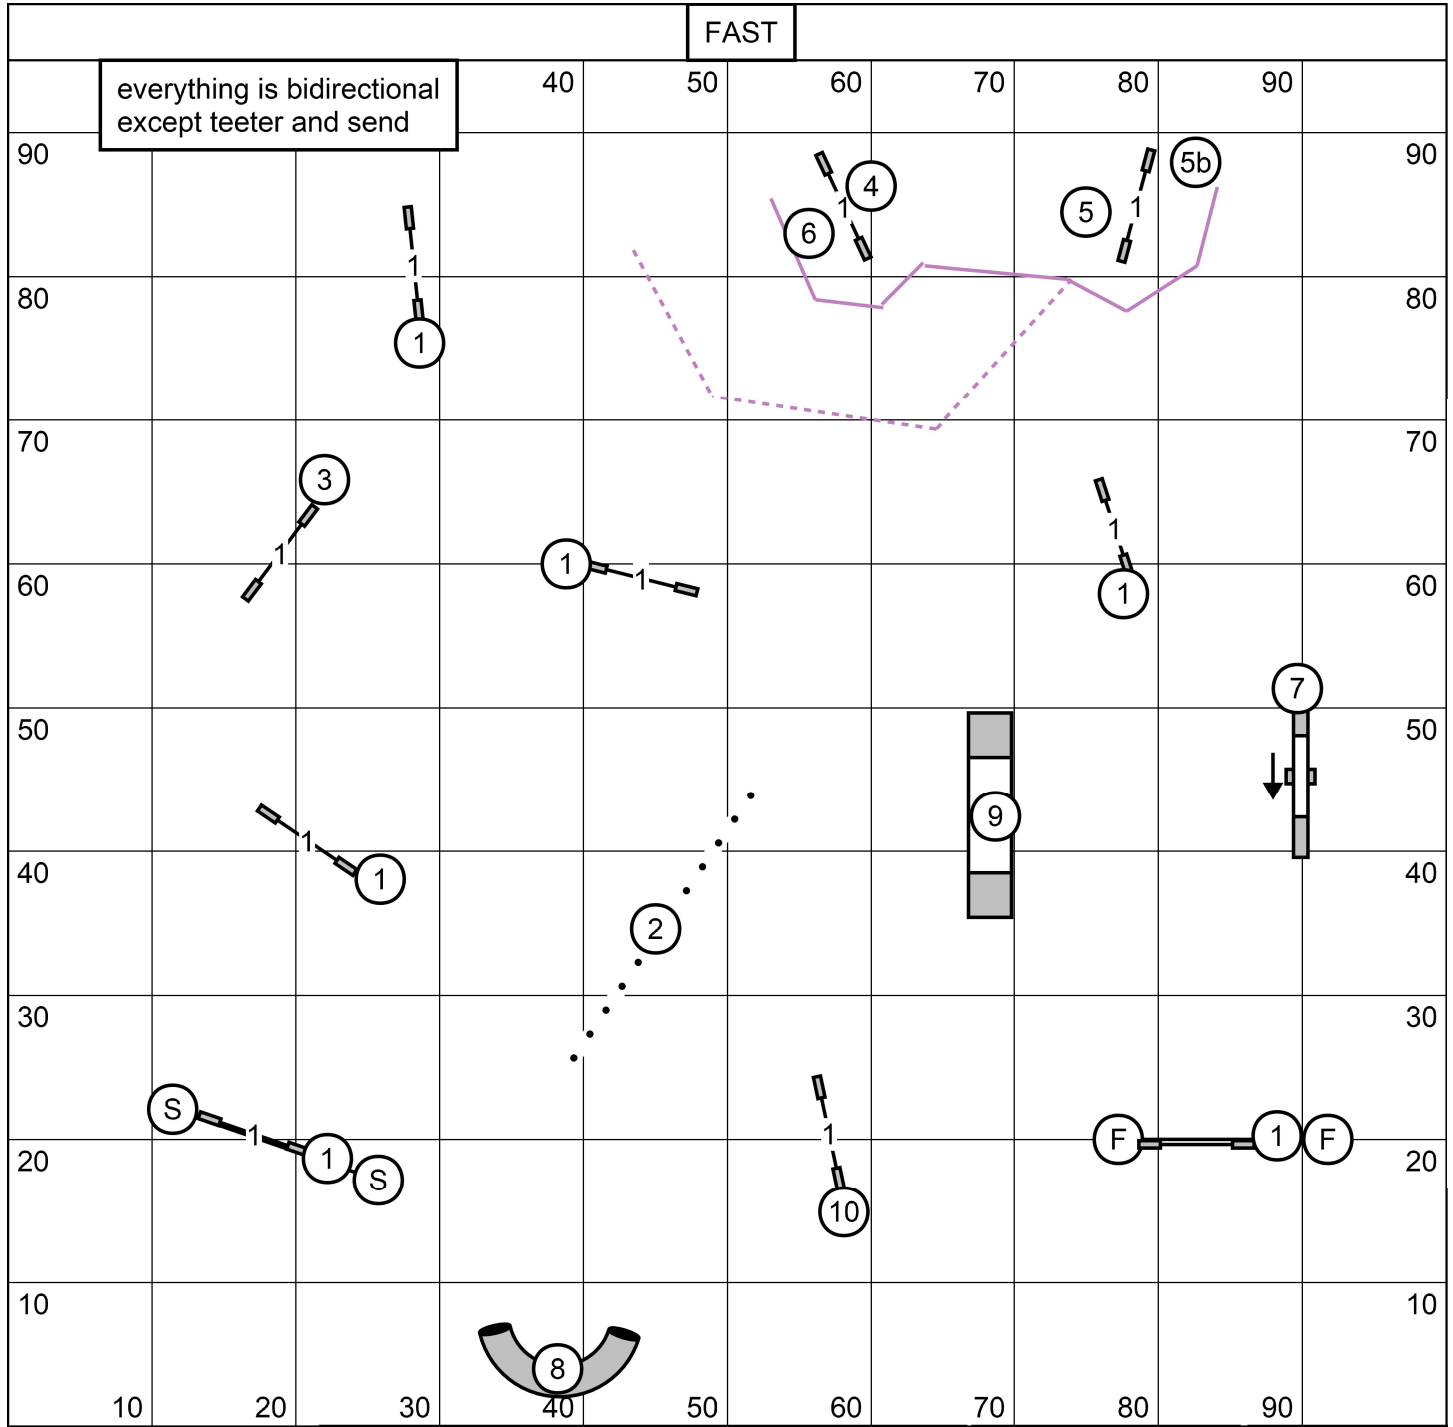

FAST

everything is bidirectional
except teeter and send

Ex/Ma Send
6-5-4
dotted to solid line

Pacific Northwest Shetland Sheepdog Club, Inc.
March 12, 2022
Eugene, Or
Torka Poet

Open Send
6-5 or 5b-4
dotted to solid line

Novice Send
6-5 or 5b-4
solid line