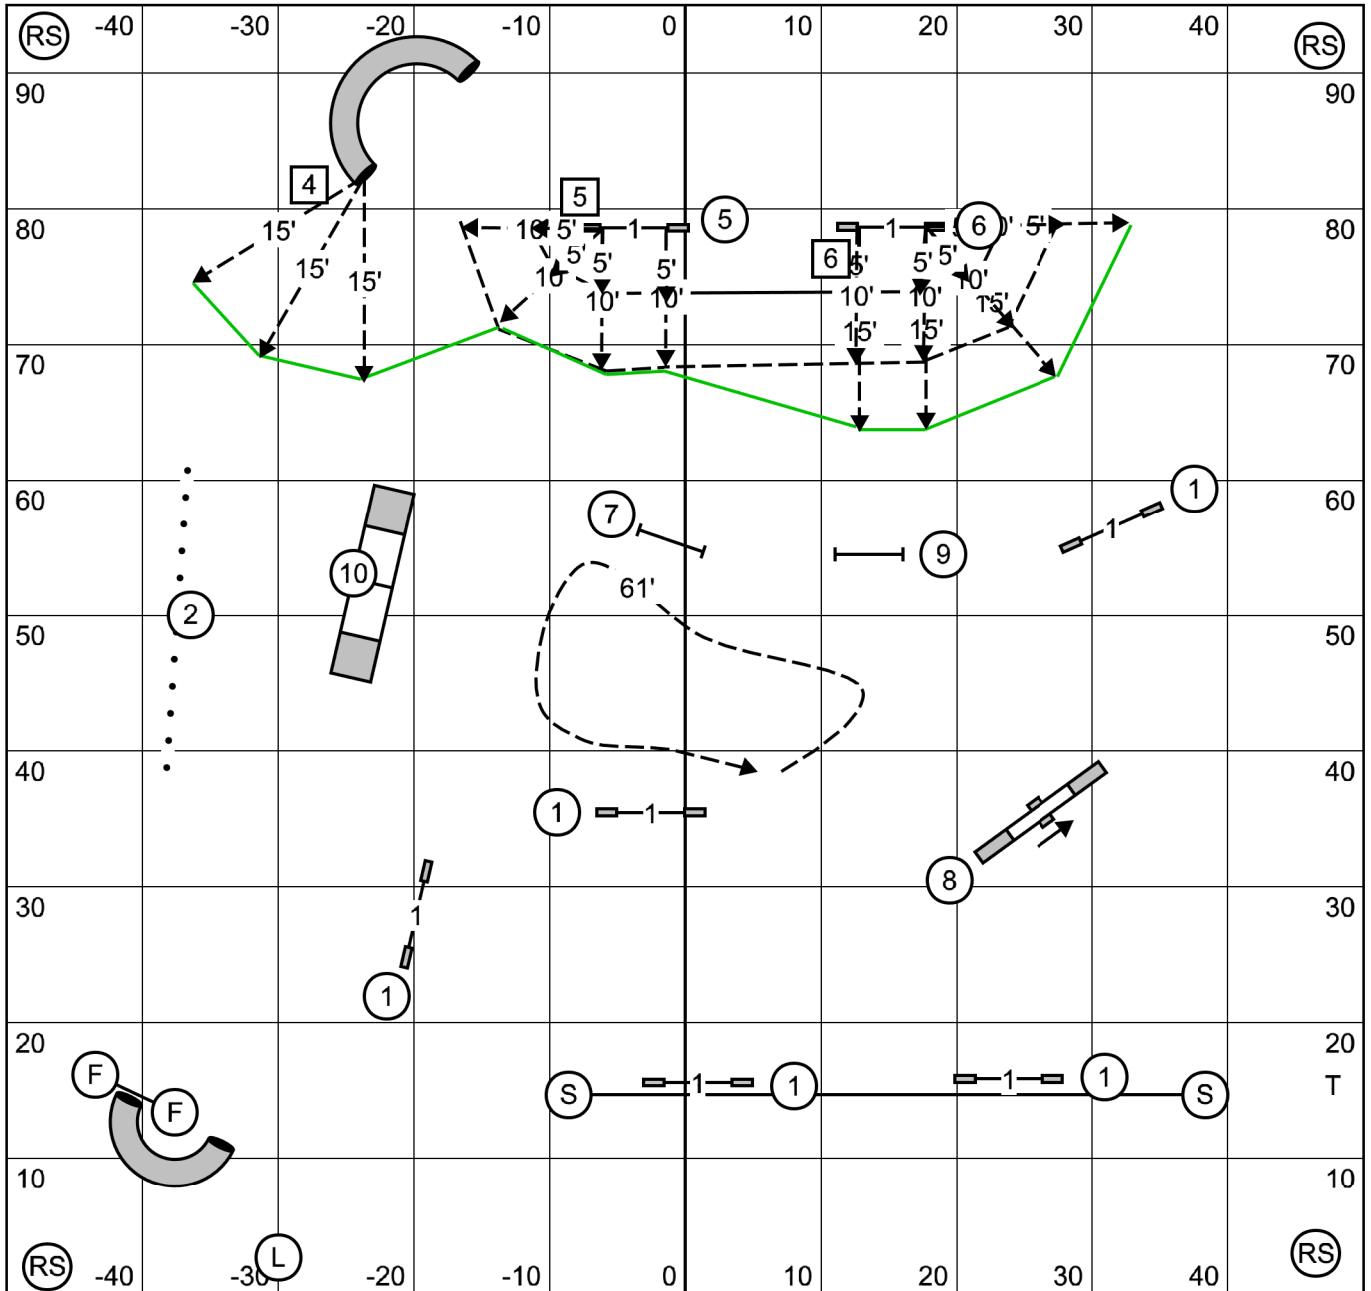

Willamette Valley English Springer Spaniel Assoc.
FAST (all levels) Friday, April 22, 2022
 Judge Dawn Glaser-Falk

Send Bonus
 E/M 6-5-4 (squares)
 Open 6-5 or 5-6
 Novice 6-5 or 5-6

enter/exit

T/S

enter/exit