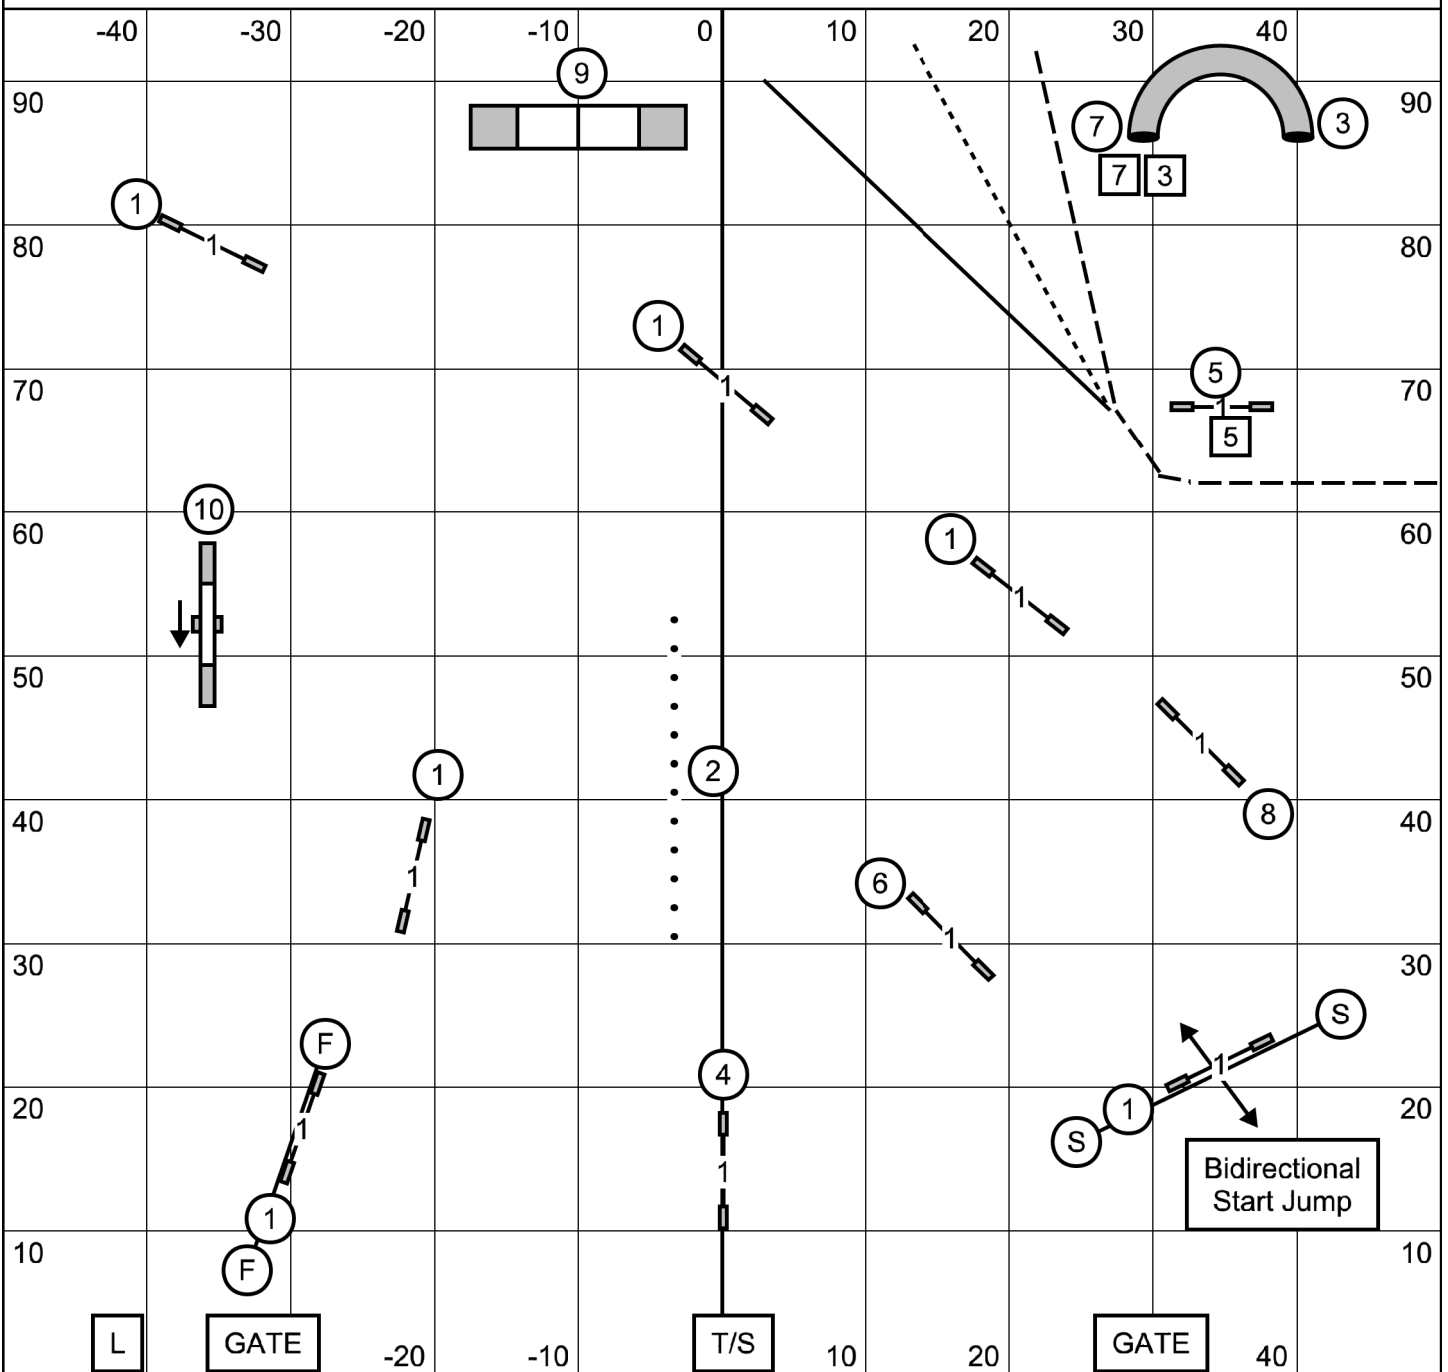

Excellent/Master: Send Bonus 5-7-3 squares in flow, has solid line  
 Open: Send Bonus 5-7 squares in flow, has dotted line  
 Novice: Send Bonus 5-7 Squares or 7-5 circles, has dashed line

Send Bonus = 20 points

8" = 38 sec  
 12"/16" = 35 sec  
 20"/24" = 32 sec  
 (add 3 sec for Preferred)

**ALL FAST CLASSES**  
 Willamette Valley English Springer Spaniel Assoc  
 Friday May 6, 2022  
 Judge: Susan Leitner

Ex/Master: 60 points  
 Open: 55 points  
 Novice: 50 points