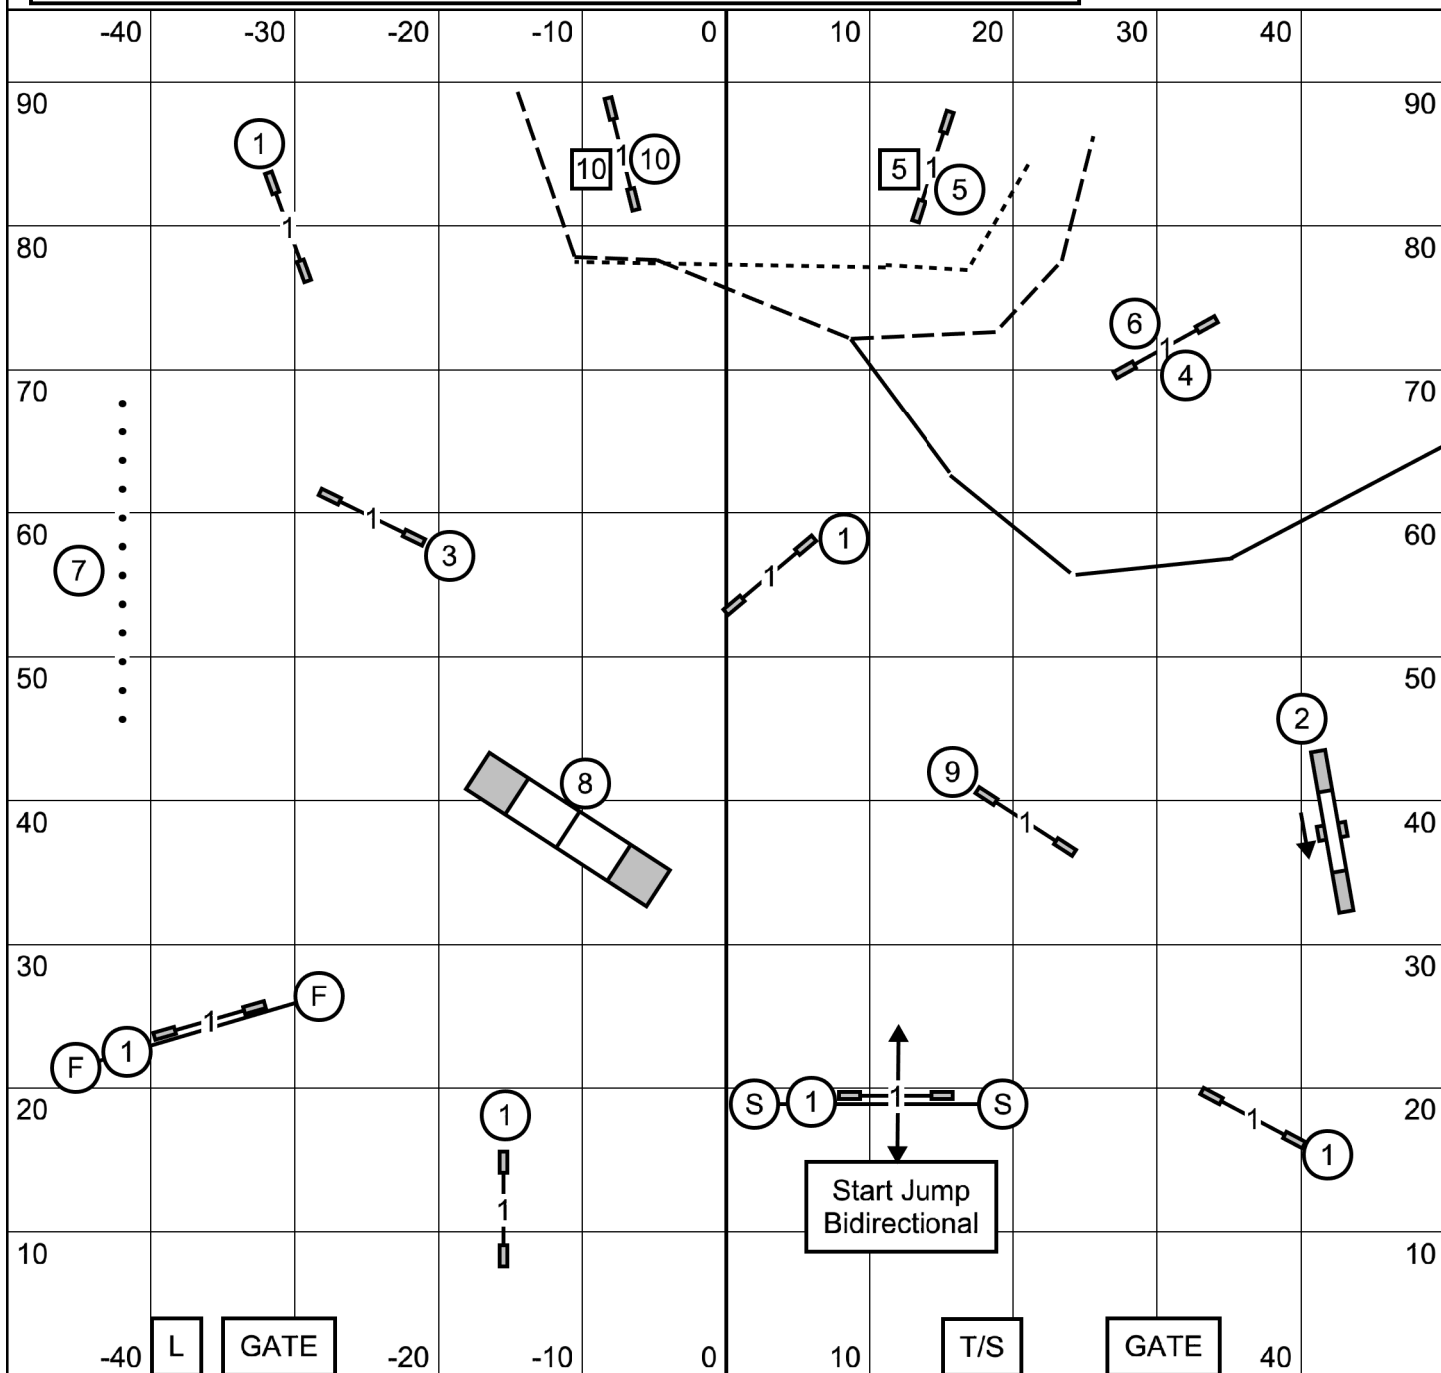

Ex/Master 4-5-6 (circles) solid, dotted, solid line  
 Open 5-10 (circles) or 10-5 (squares) dashed line  
 Novice 5-10 (circles) dotted, dashed lines or 10-5 (squares), dashed,dotted line  
 (Ex/Master: #10 is bidirectional for 10 points)

Send Bonus = 20 points

8" = 38 sec  
 12"/16" = 35 sec  
 20"/24" = 32 sec  
 (add 3 sec for Preferred)

**ALL FAST CLASSES**  
 Willamette Valley English Springer Spaniel Assoc  
 Sunday May 8, 2022  
 Judge: Susan Leitner

Ex/Master: 60 points  
 Open: 55 points  
 Novice: 50 points