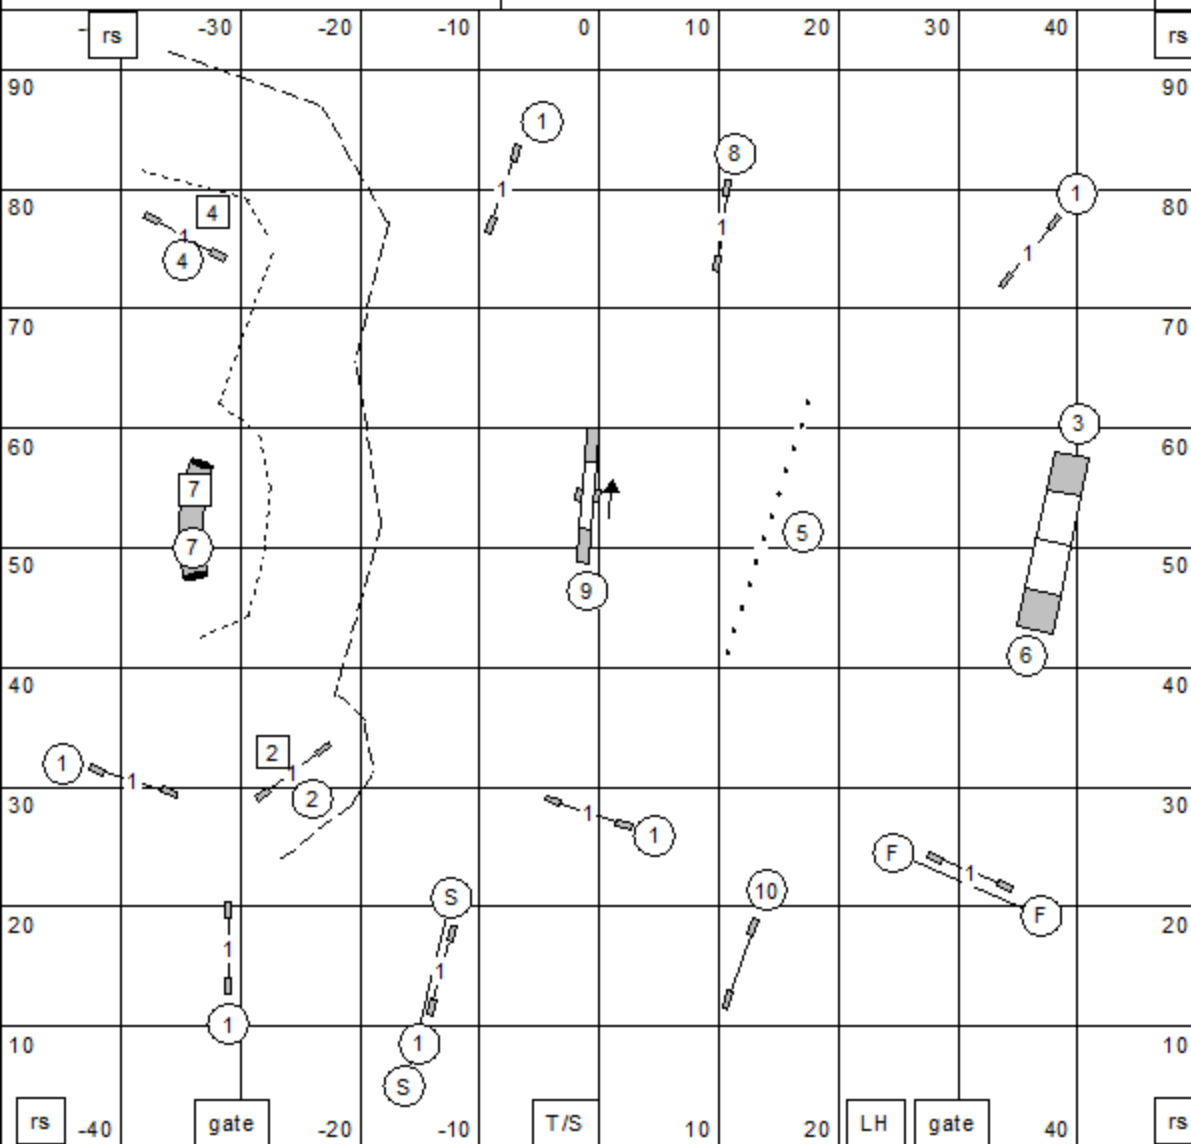

FAST (all levels)

SENDS

Excellent/Master 4-7-2 Squares or 2-7-4 Circles, dash lines

Open 4-7 Squares or 2-7 Circles, dash lines

Novice 4-7 Squares or 7-4 Circles, dotted lines

Willamette Valley English Springer Spaniel Assoc.

Saturday May 7, 2022

Linn County Fairgrounds, Albany OR

Marianne Diehl