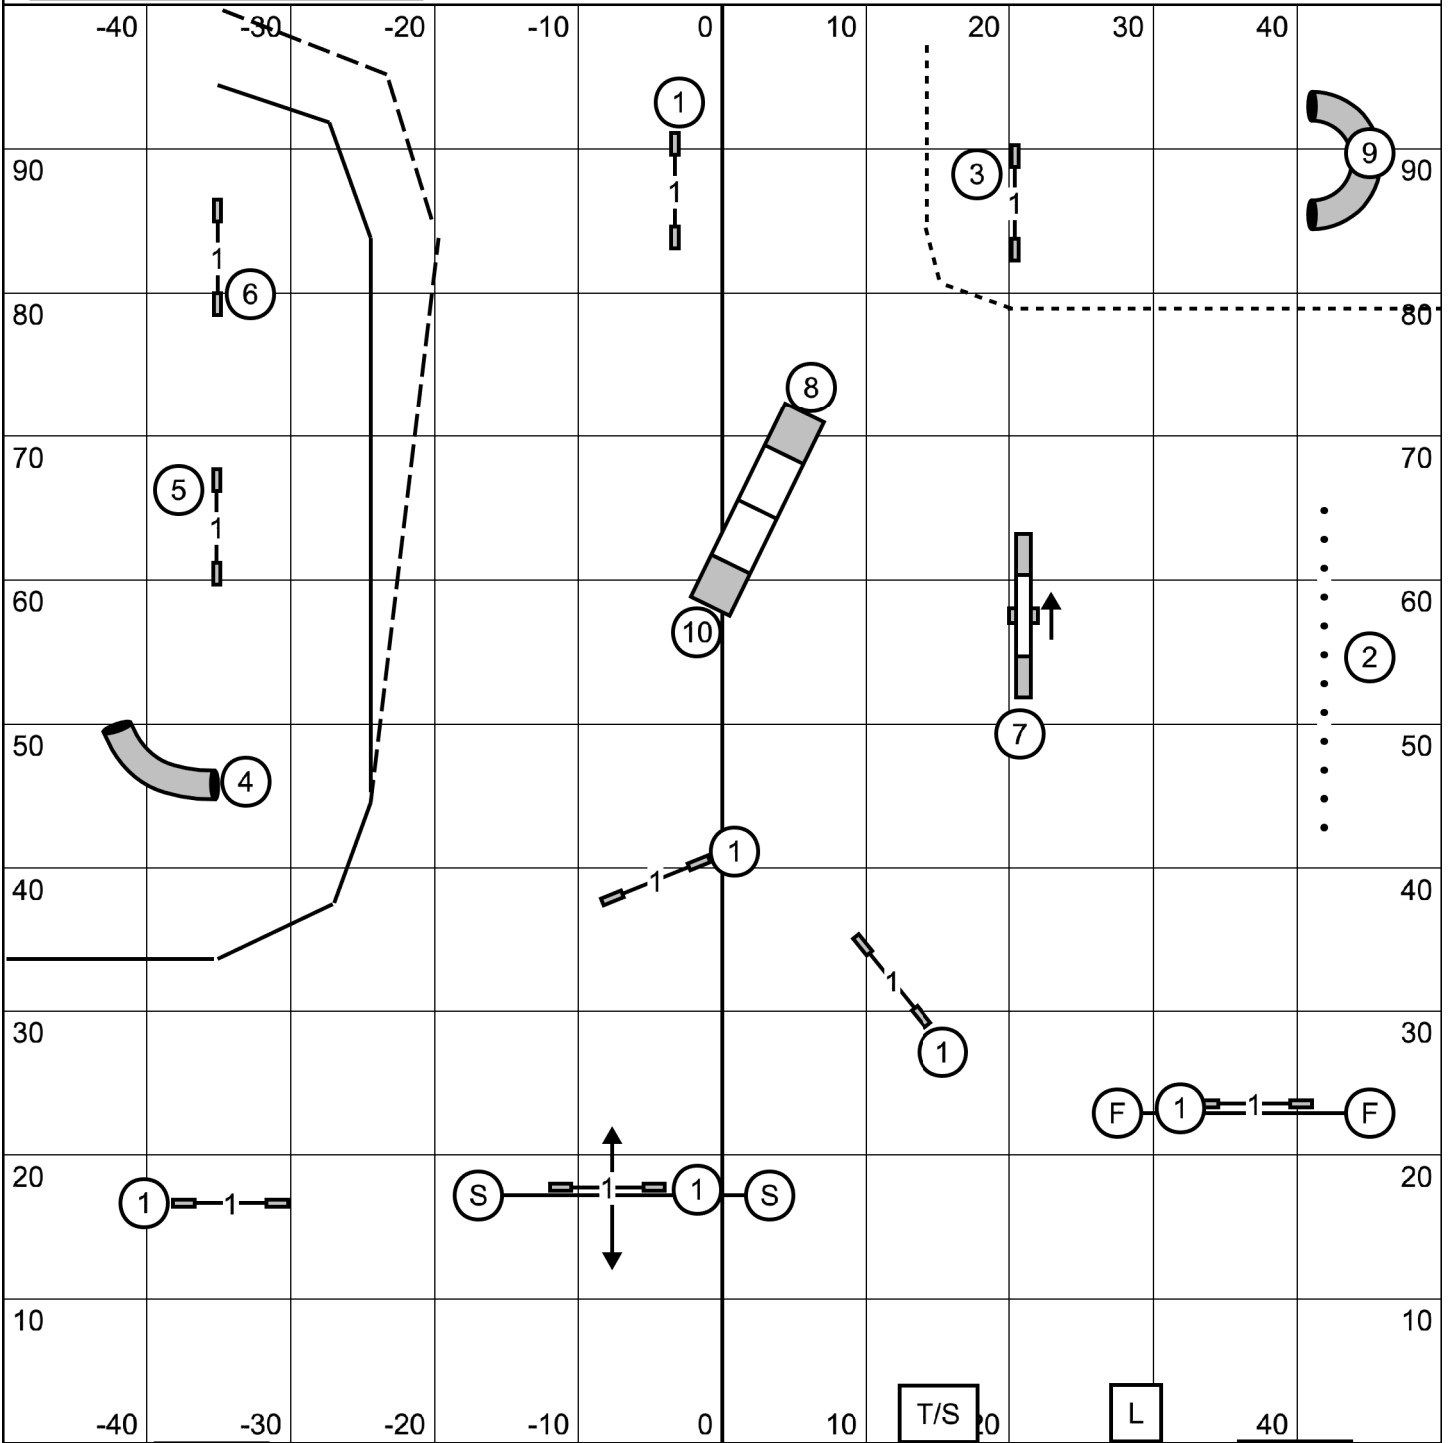

Excellent/Master: 60 Points
 Open: 55 Points
 Novice: 50 Points
 Send Bonus is 20 Points

EX/MASTER: 4-5-6 or 6-5-4 (Dashed Line)
 OPEN: 4-5-6 or 6-5-4 (Solid Line)
 NOVICE: 3-9 (Dotted Line)

8" = 38 sec
 12"/16" = 35 sec
 20"/24"/26" = 32 sec
 (add 3 sec for Preferred)

GATE

ALL FAST CLASSES
 German Shepard Dog Club of Oregon
 Friday, June 3, 2022
 Judge: Susan Leitner

GATE