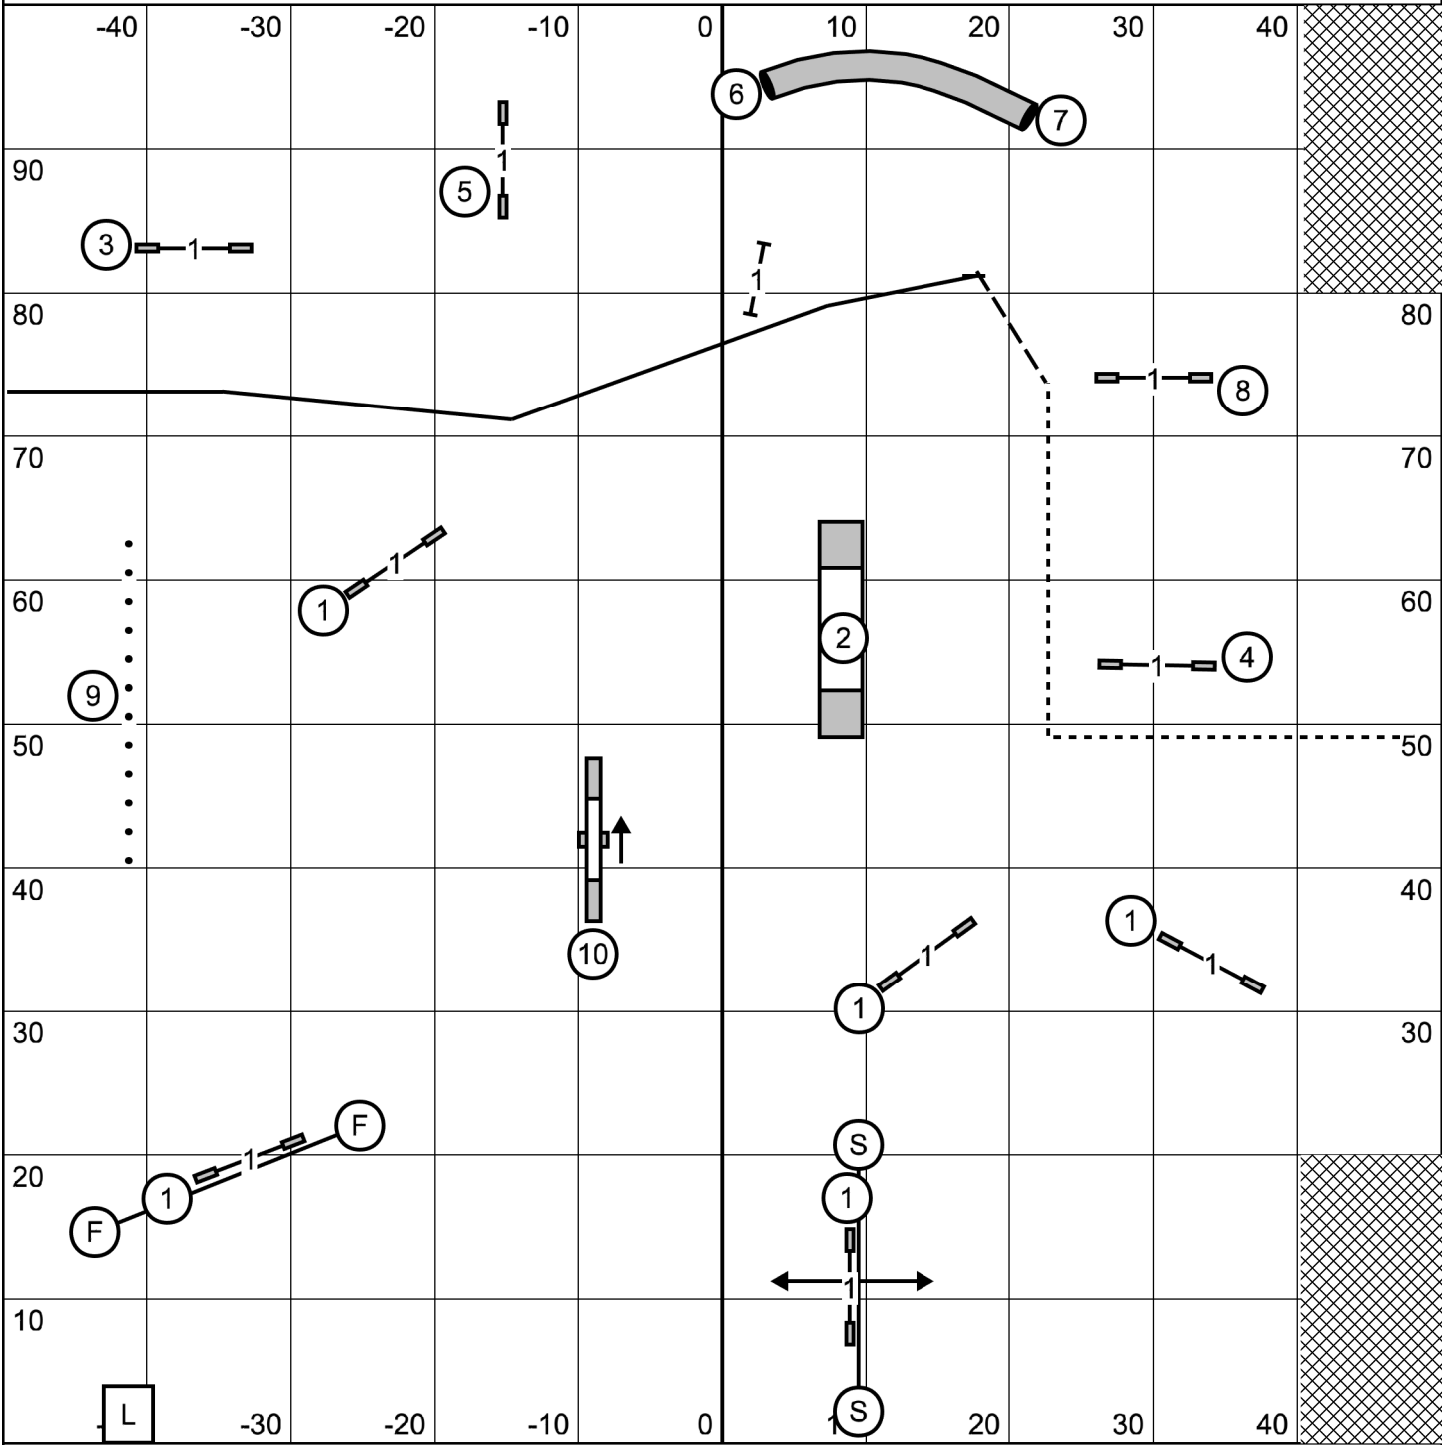

Excellent/Master: 60 Points
 Open: 55 Points
 Novice: 50 Points
 Send Bonus is 20 Points

EX/M 3-5-6 (Solid Line)
 OPEN 8-7 (Dashed-Solid Line)
 NOVICE 4-8 (Dotted-Dashed Line)

GATE

ALL FAST CLASSES
 Boston Terrier Club of Western Washington
 Sunday, June 19, 2022
 Judge: Susan Leitner

GATE