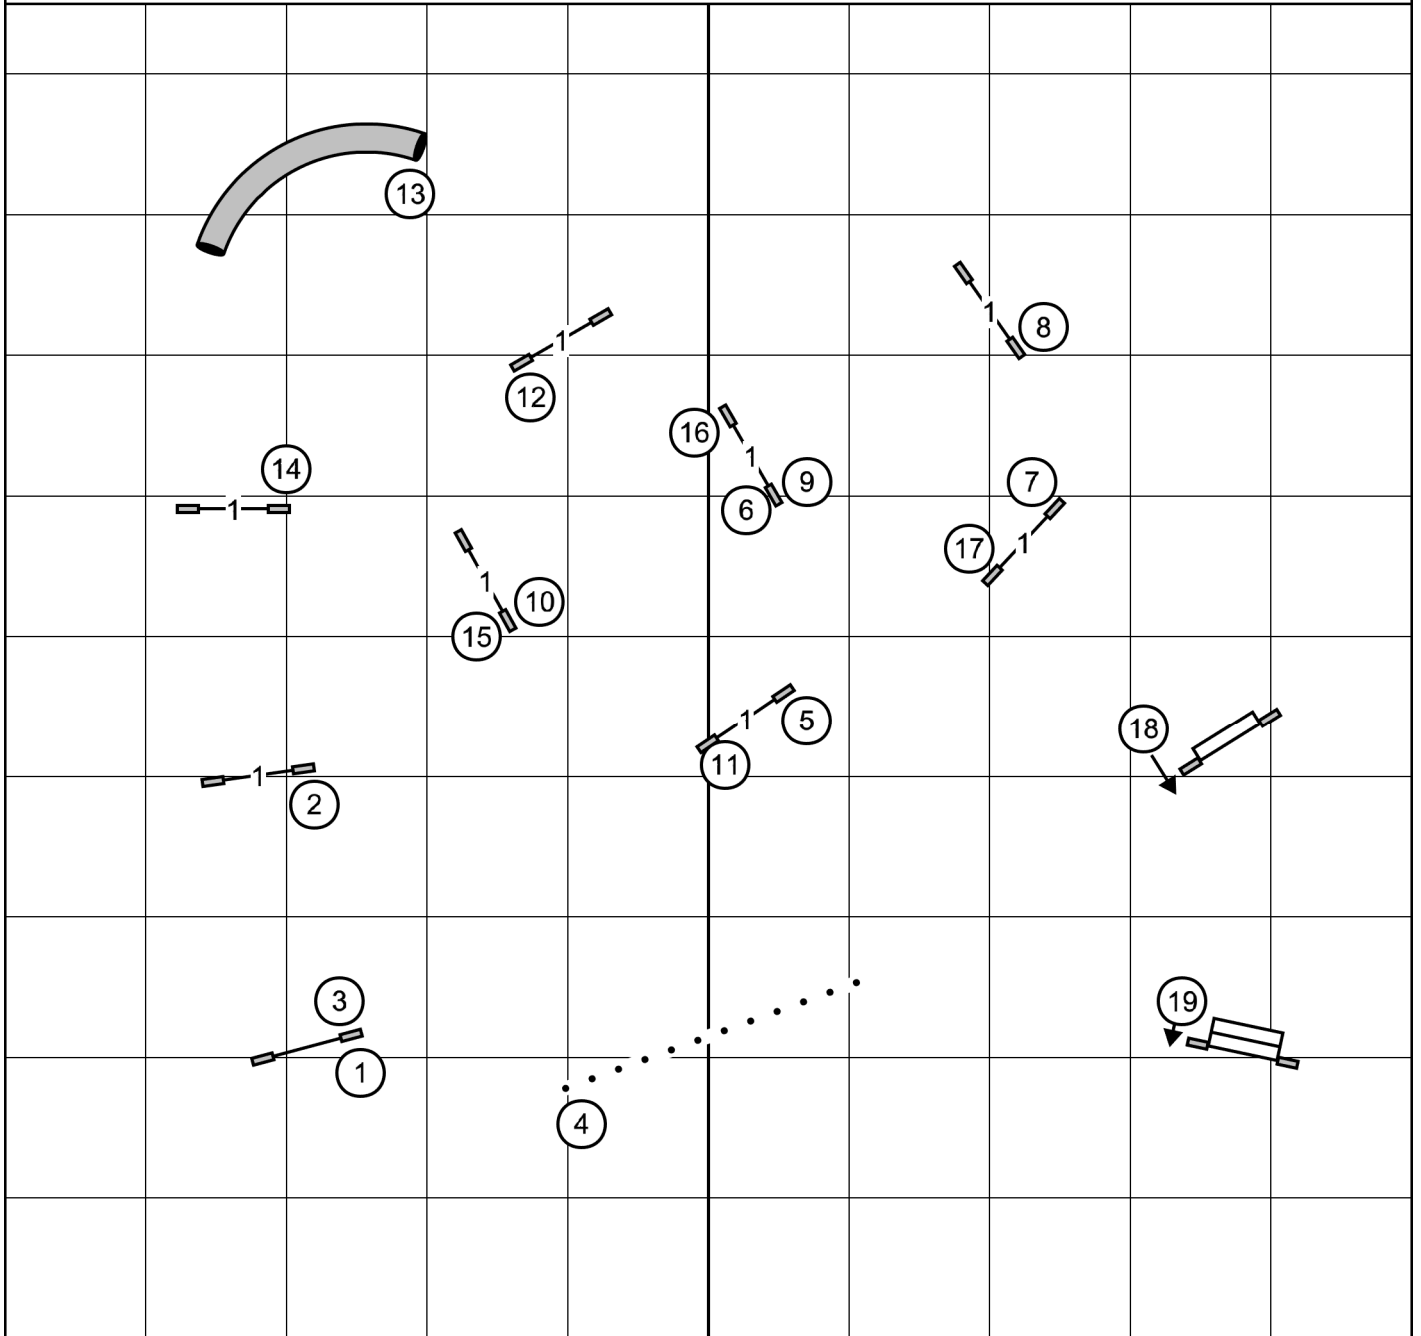

Emerald Dog Obedience Club
Eugene, OR
PREMIER JWW
Saturday, August 27, 2022
Judge: Michael Case

Gate

Premier JWW Course Times		
Hgt	Regular	Preferred
4	NA	55 sec
8	50 sec	53 sec
12	48 sec	50 sec
16	45 sec	47 sec
20	42 sec	51 sec
24	46 sec	NA
24C	42 sec	NA

Gate