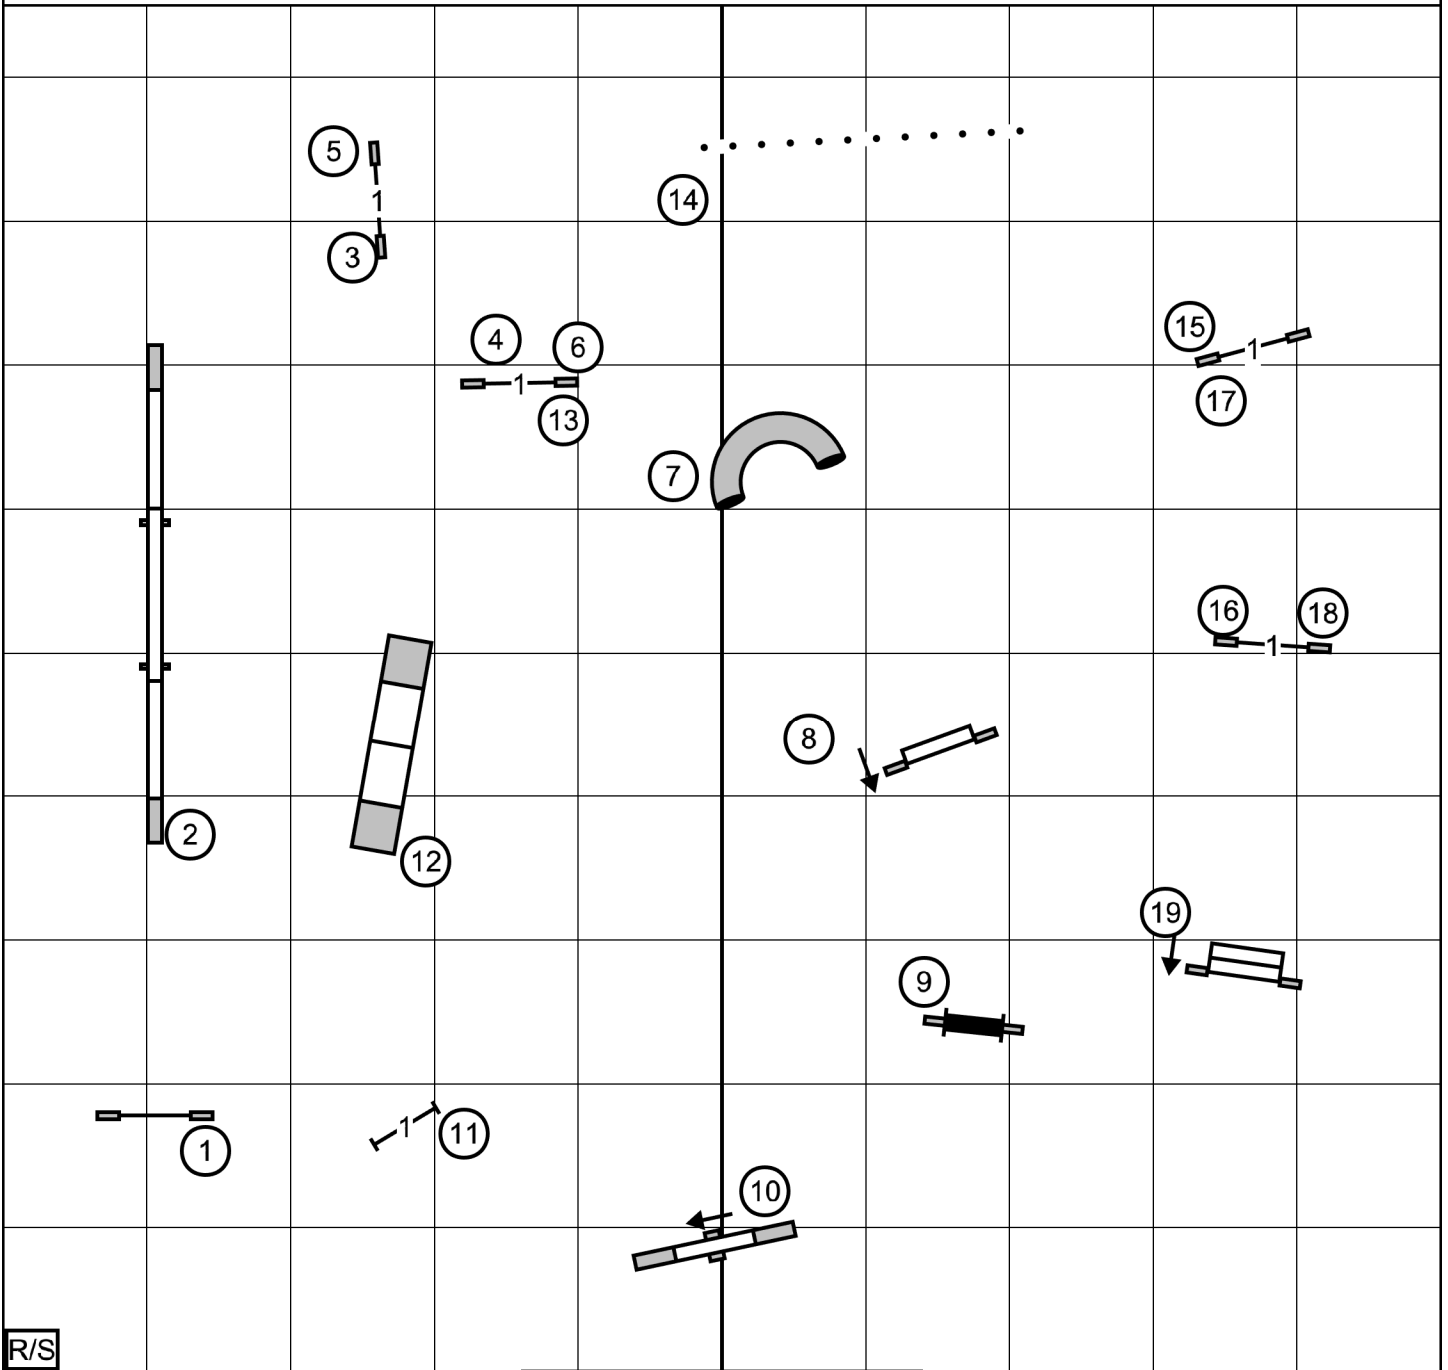

Emerald Dog Obedience Club
Eugene, OR
PREMIER STANDARD
Sunday, August 28, 2022
Judge: Michael Case

Gate

Premier Standard Course Times

Hgt	Regular	Preferred
4	NA	70 sec
8	65 sec	70 sec
12	65 sec	65 sec
16	60 sec	60 sec
20	55 sec	65 sec
24	60 sec	NA
24C	55 sec	NA

Gate