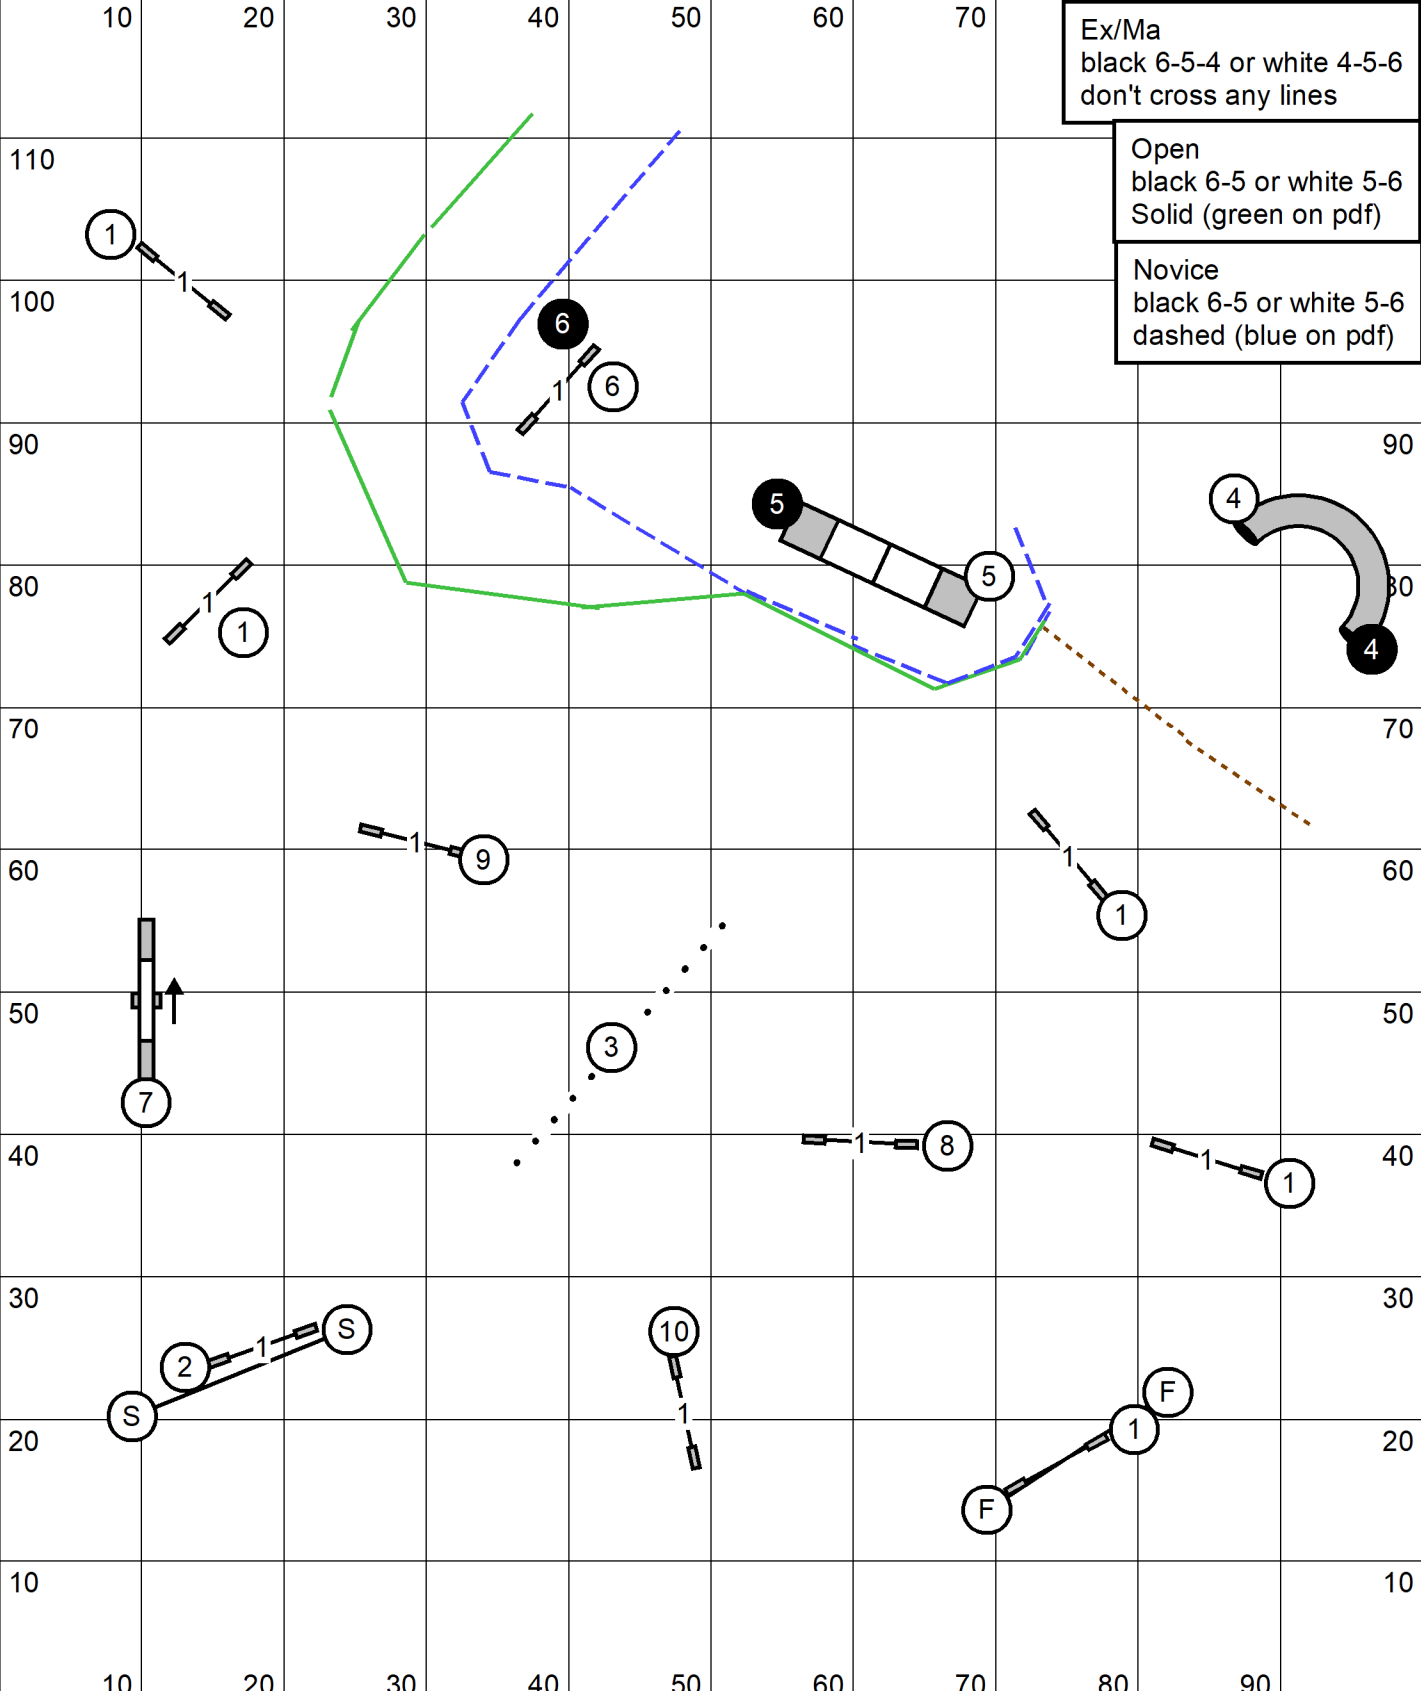

FAST

Ex/Ma
black 6-5-4 or white 4-5-6
don't cross any lines

Open
black 6-5 or white 5-6
Solid (green on pdf)

Novice
black 6-5 or white 5-6
dashed (blue on pdf)

Olympic Kennel Club
August 13, 2022
Enumclaw, WA
Torka Poet