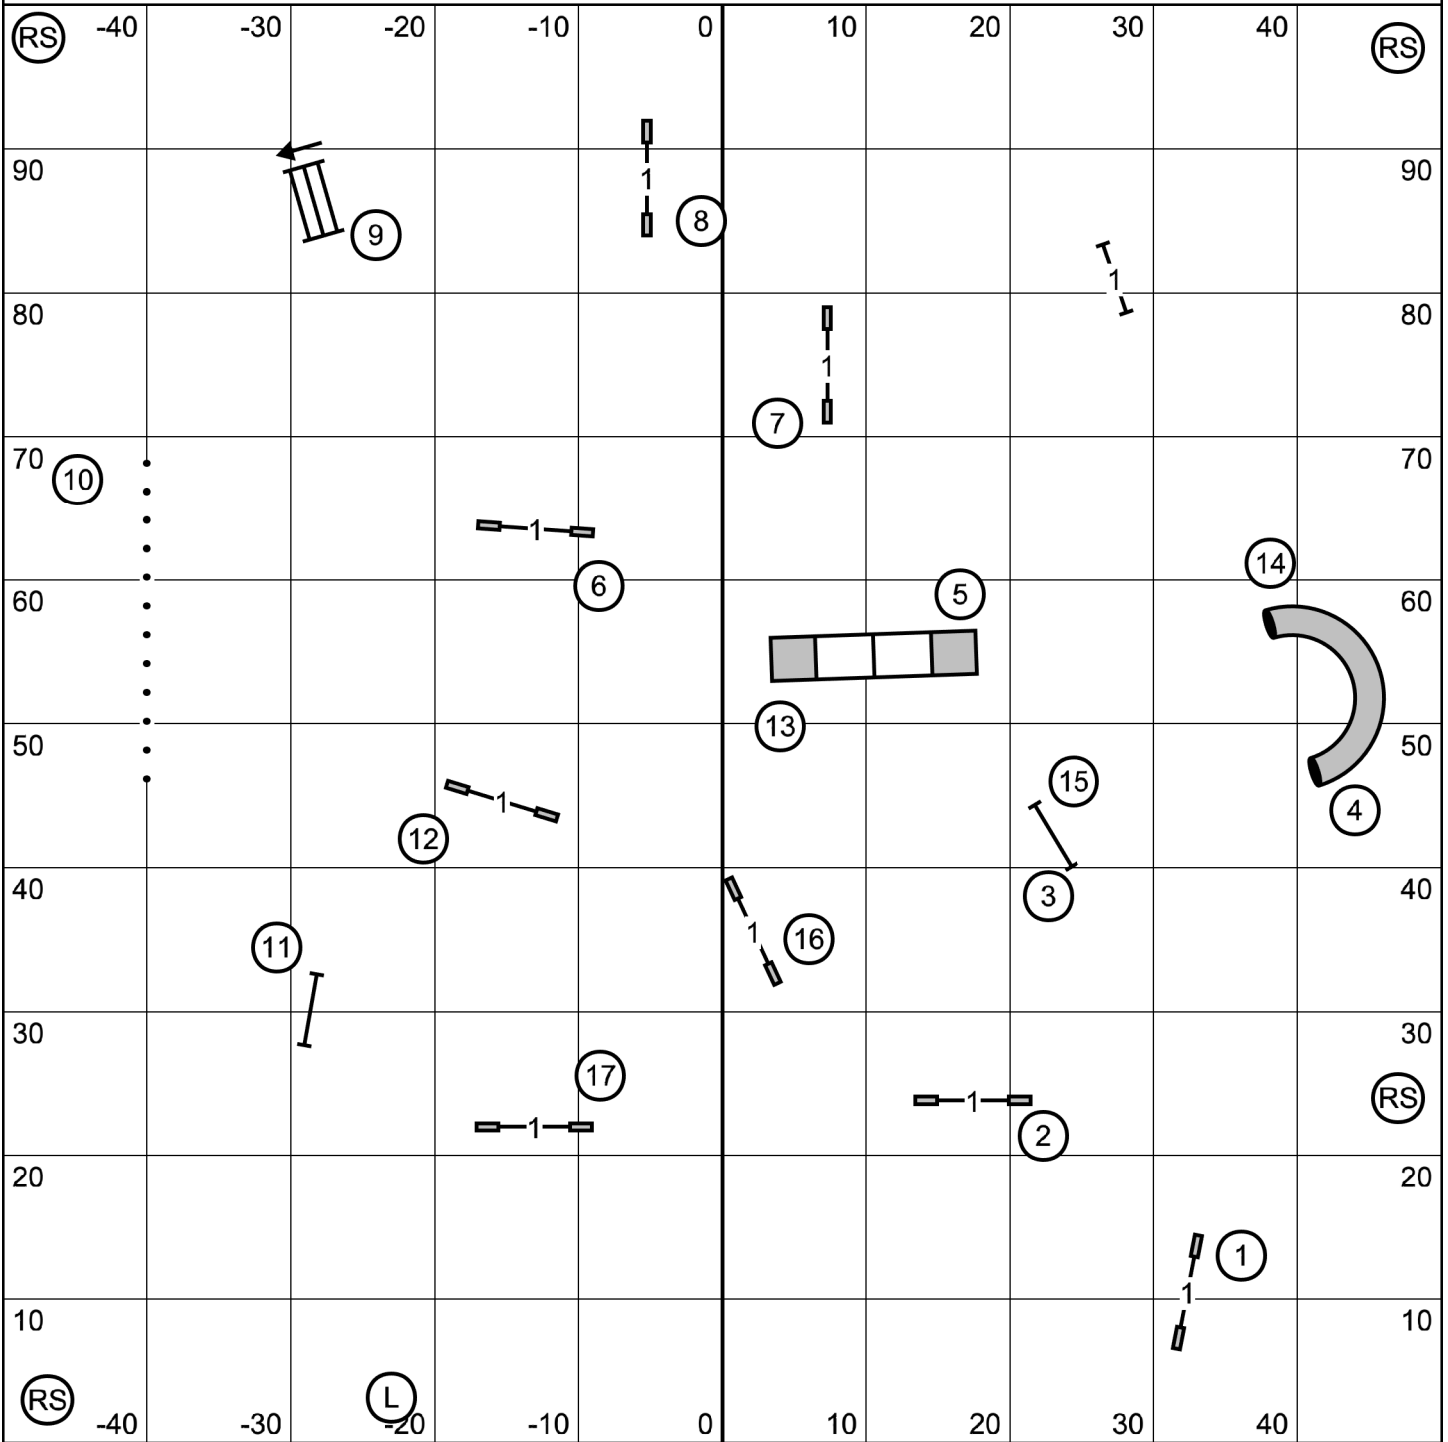

Evergreen Golden Retriever Club  
**T2B, Sept. 2, 2022**  
 Judge Dawn Glaser-Falk

enter/exit

T/S

enter/exit