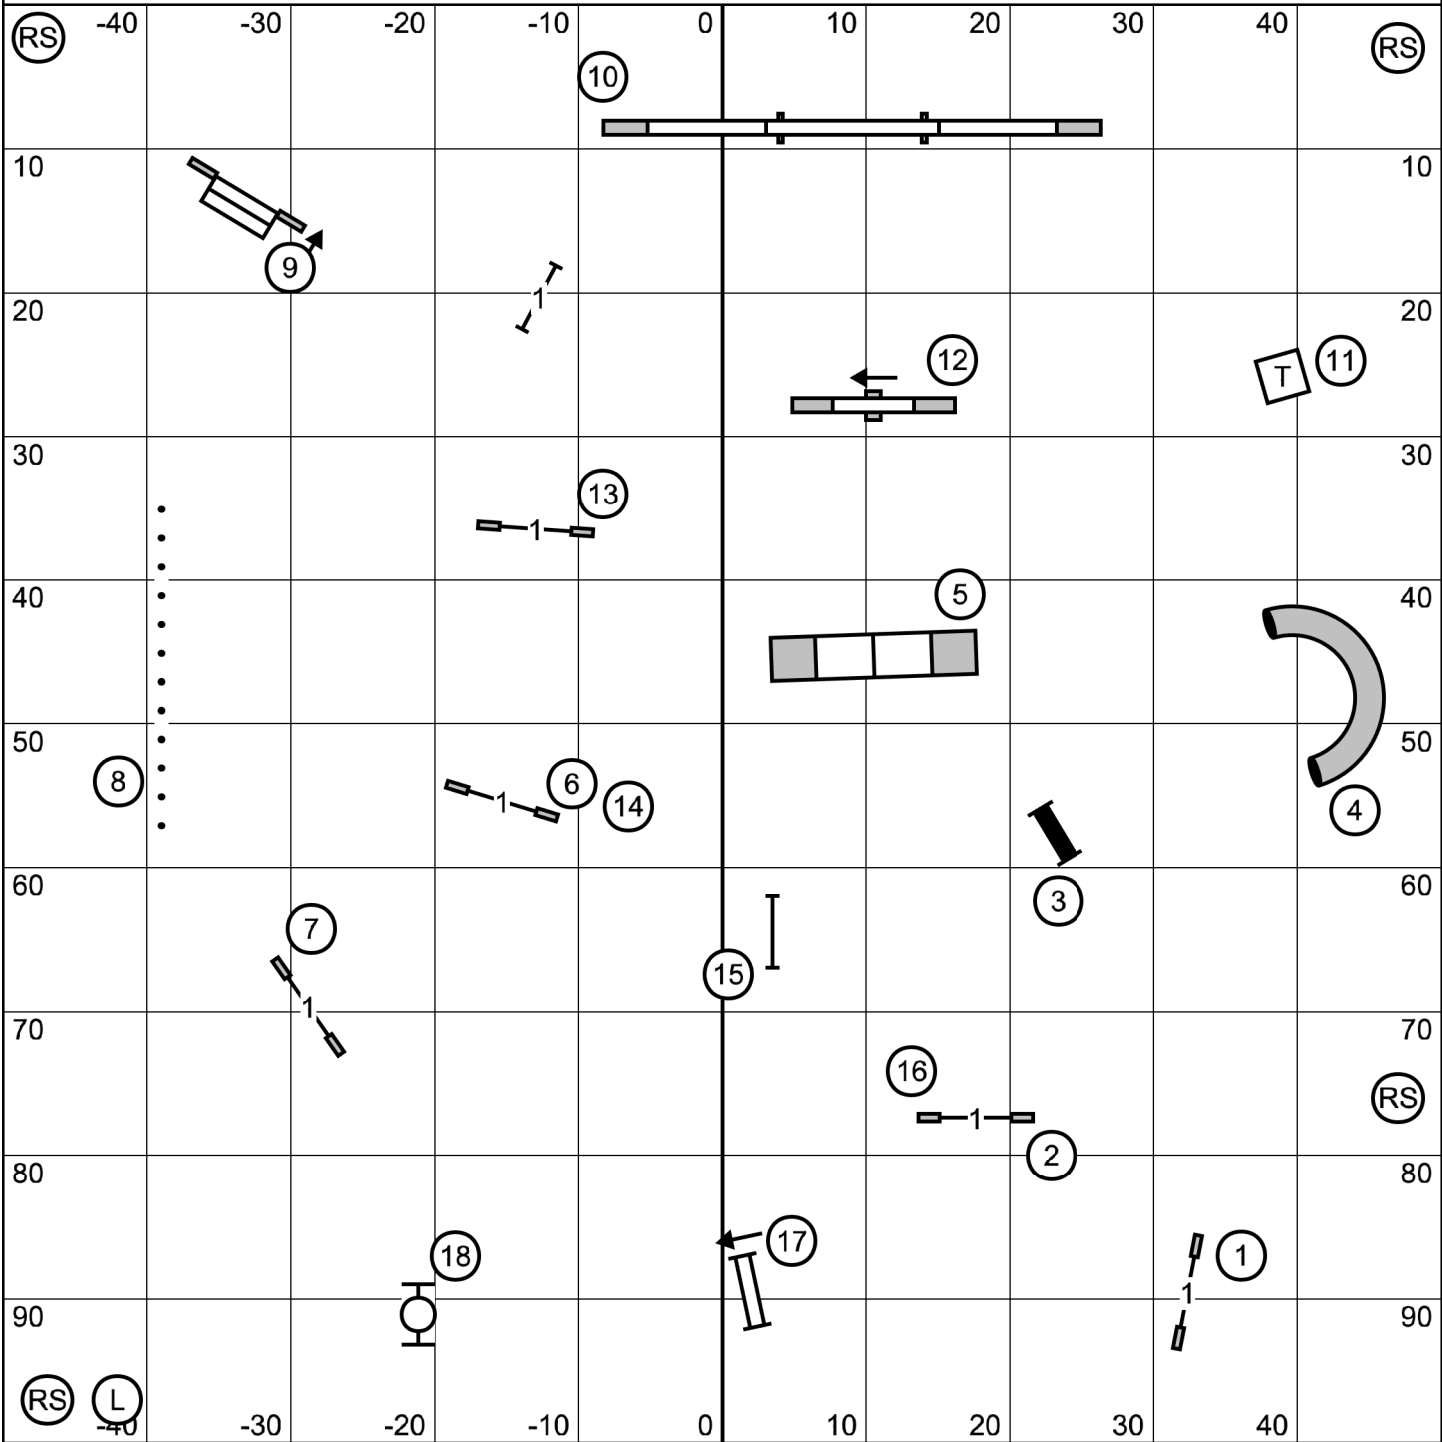

Evergreen Golden Retriever Club  
**Open Std, Sept. 2, 2022**  
 Judge Dawn Glaser-Falk

enter/exit

T/S

enter/exit