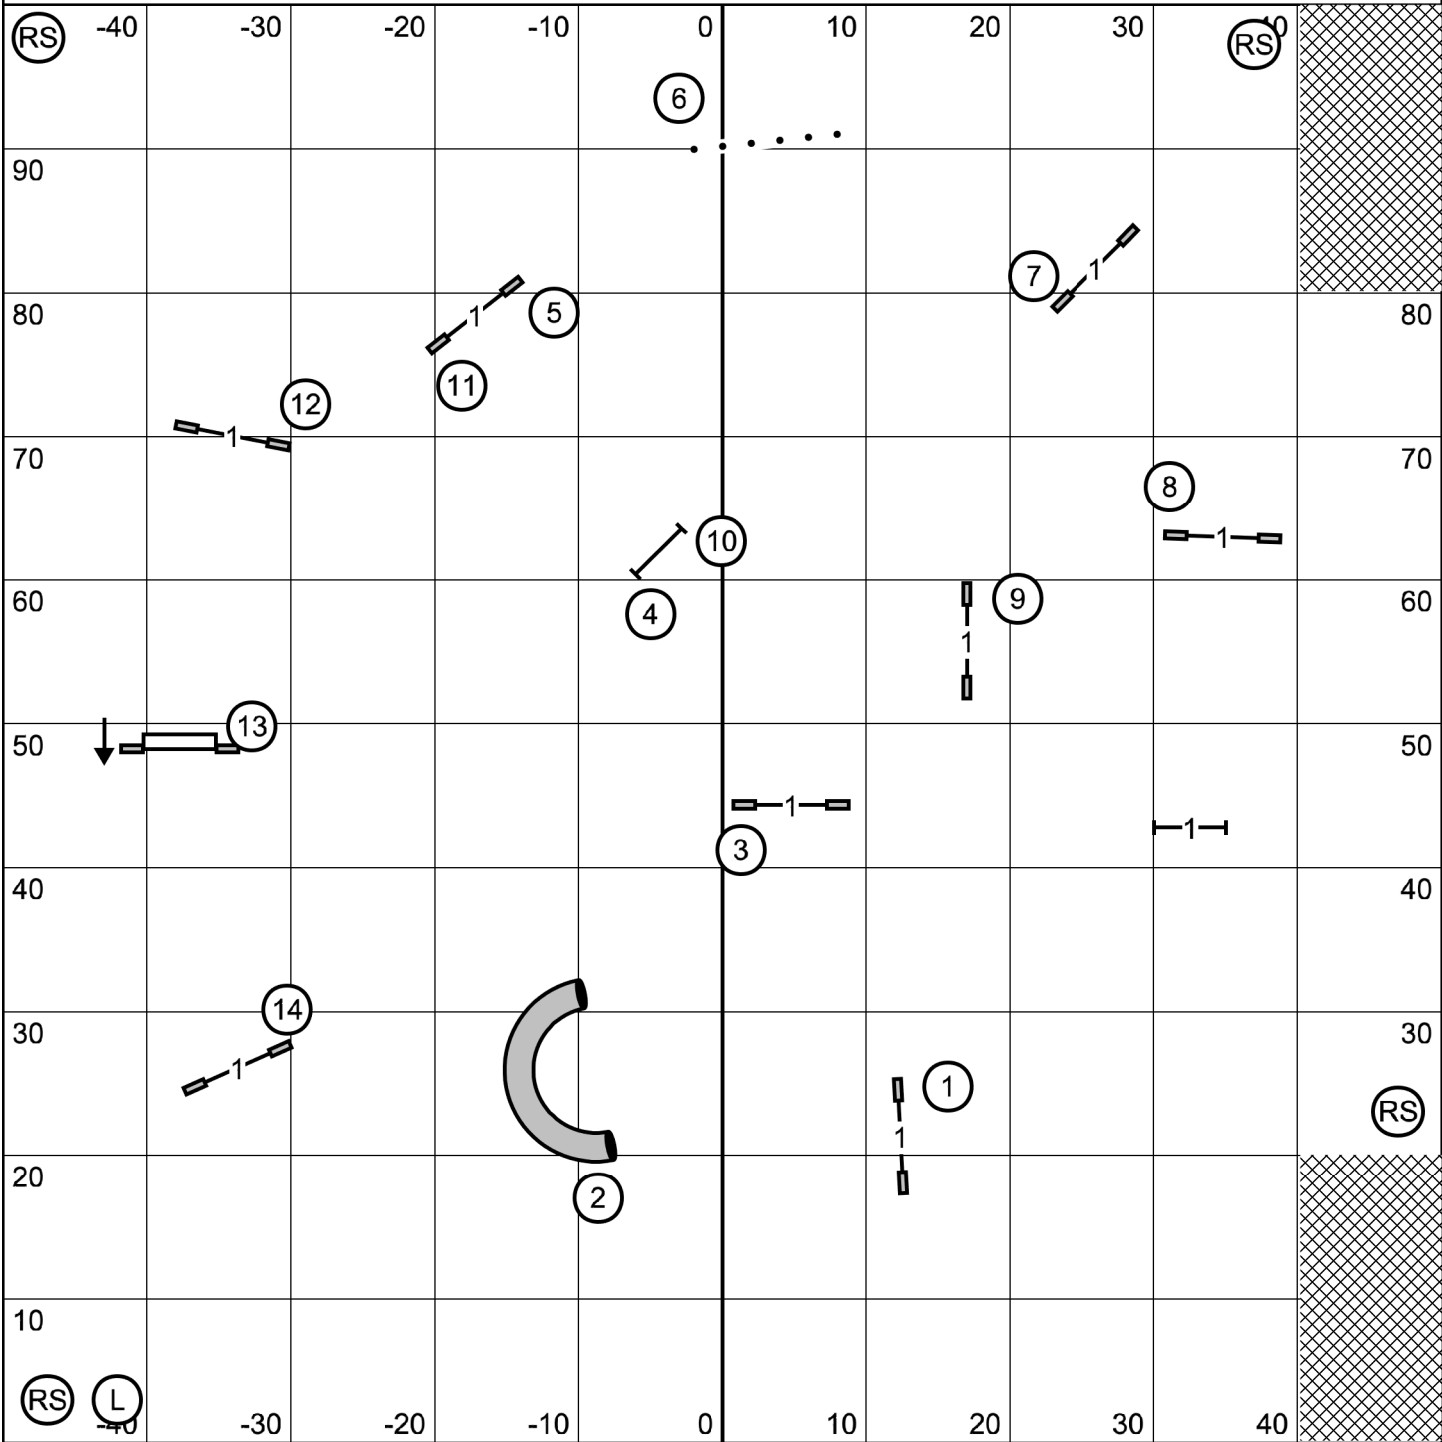

Evergreen Golden Retriever Club
Novice JWW, Sept. 3, 2022
 Judge Dawn Glaser-Falk

enter/exit

T/S

enter/exit