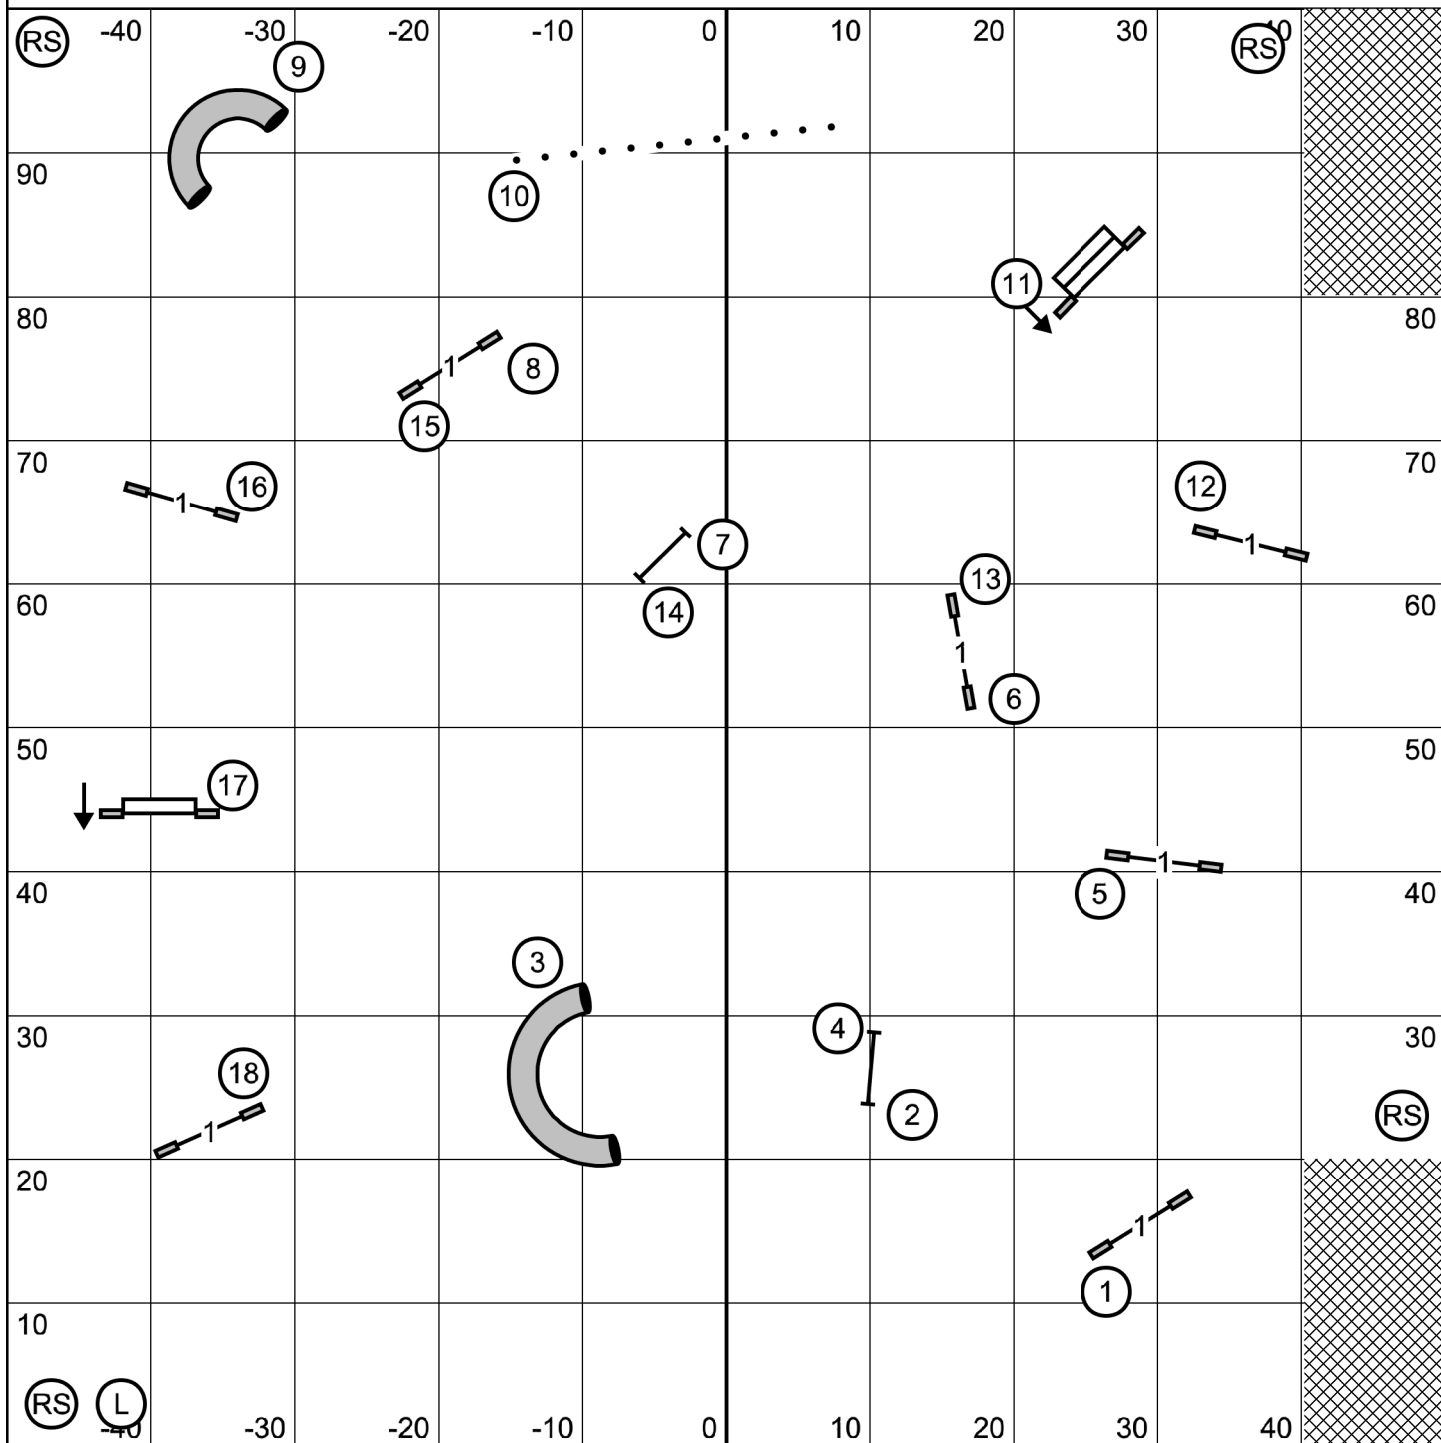

Evergreen Golden Retriever Club
Open JWW, Sept. 3, 2022
 Judge Dawn Glaser-Falk

enter/exit

T/S

enter/exit