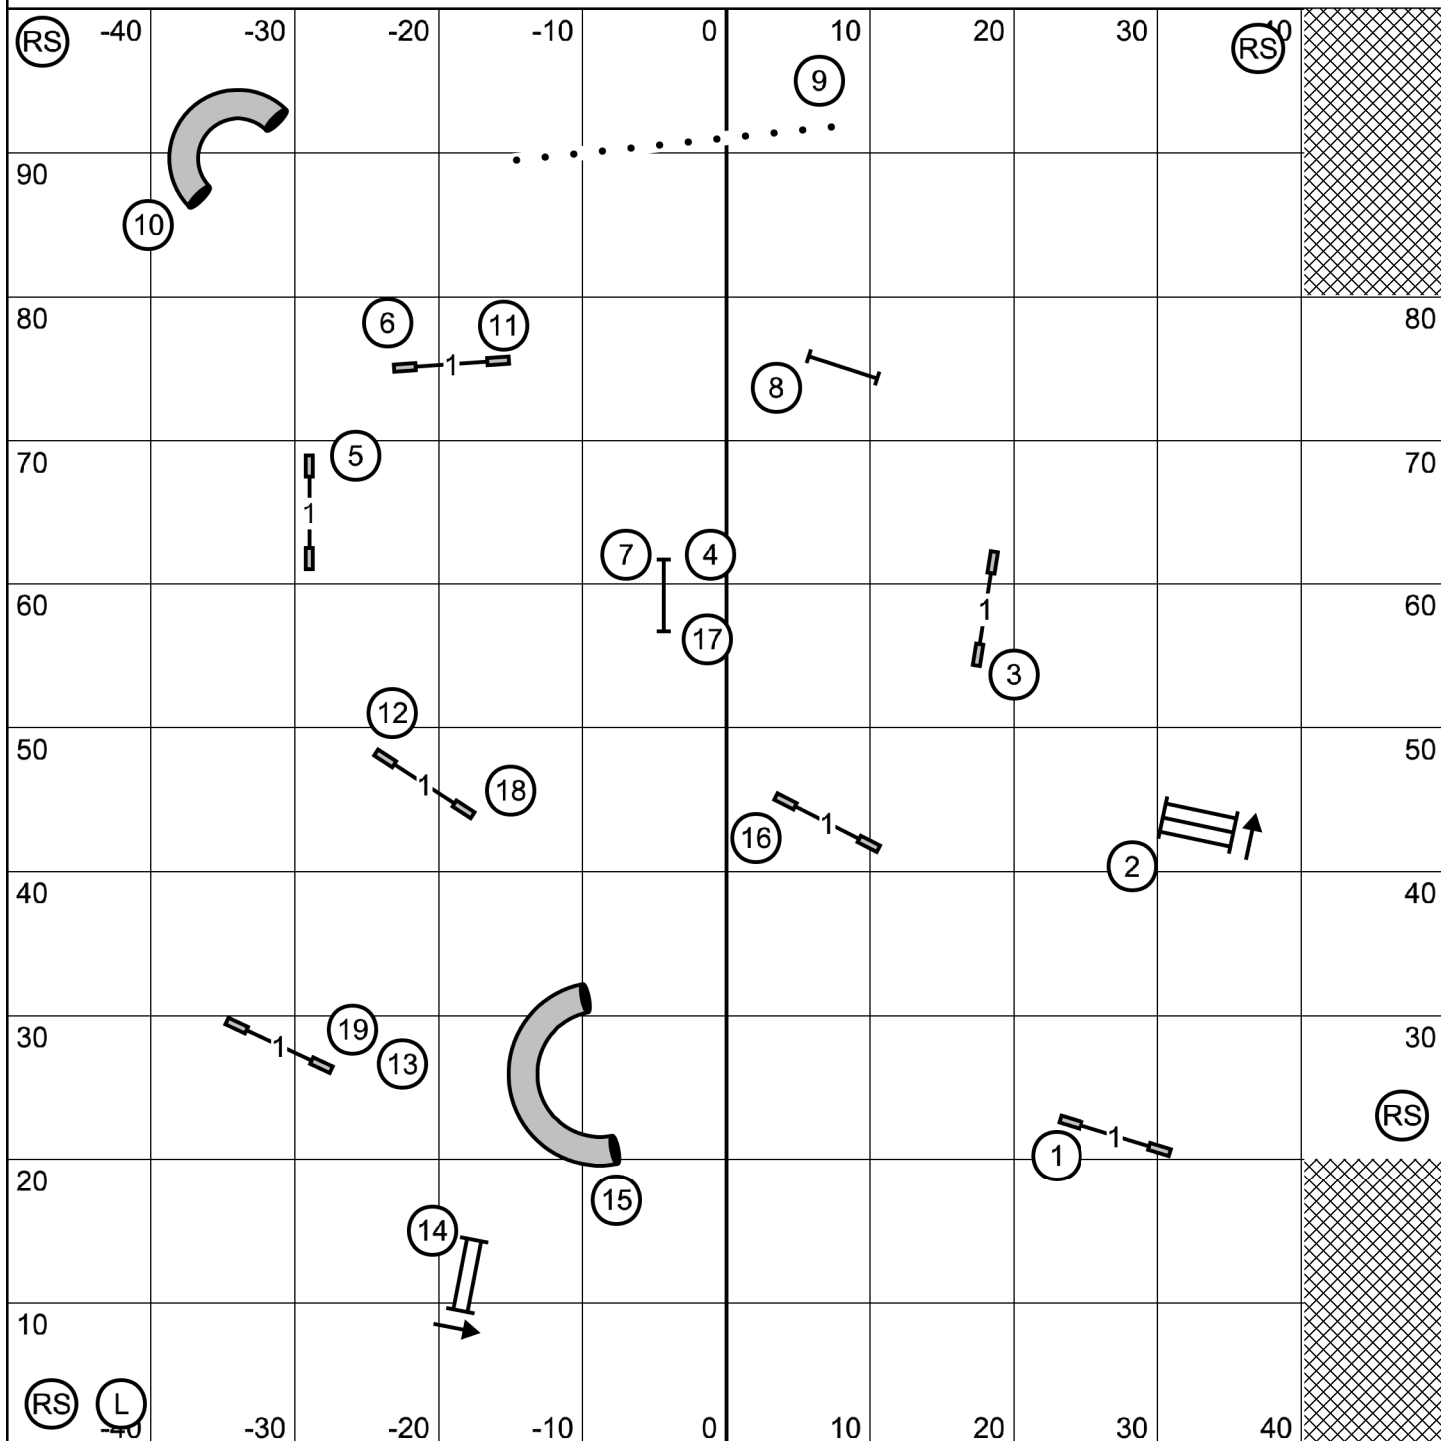

Evergreen Golden Retriever Club
Premier JWW, Sept. 3, 2022
 Judge Dawn Glaser-Falk

enter/exit

T/S

enter/exit