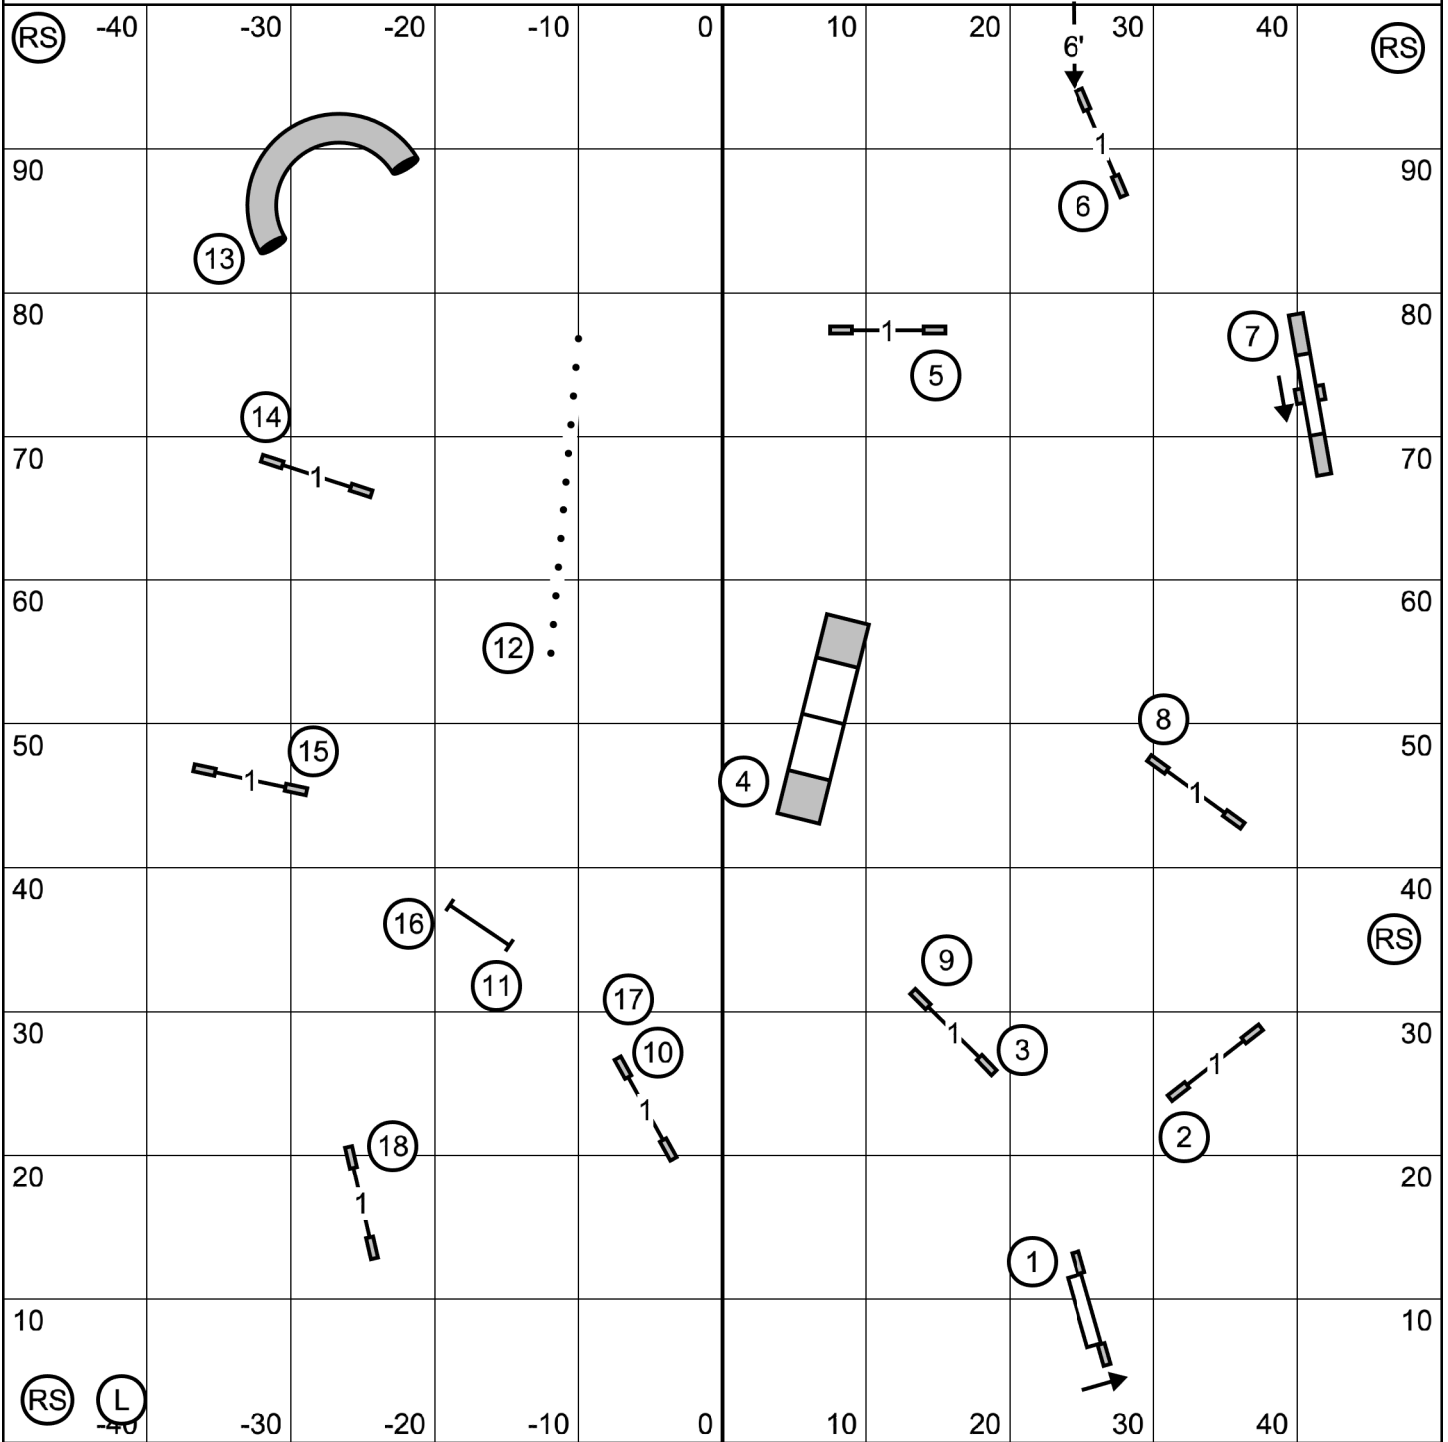

Evergreen Golden Retriever Club
T2B, Sept. 4, 2022
 Judge Dawn Glaser-Falk

enter/exit

T/S

enter/exit