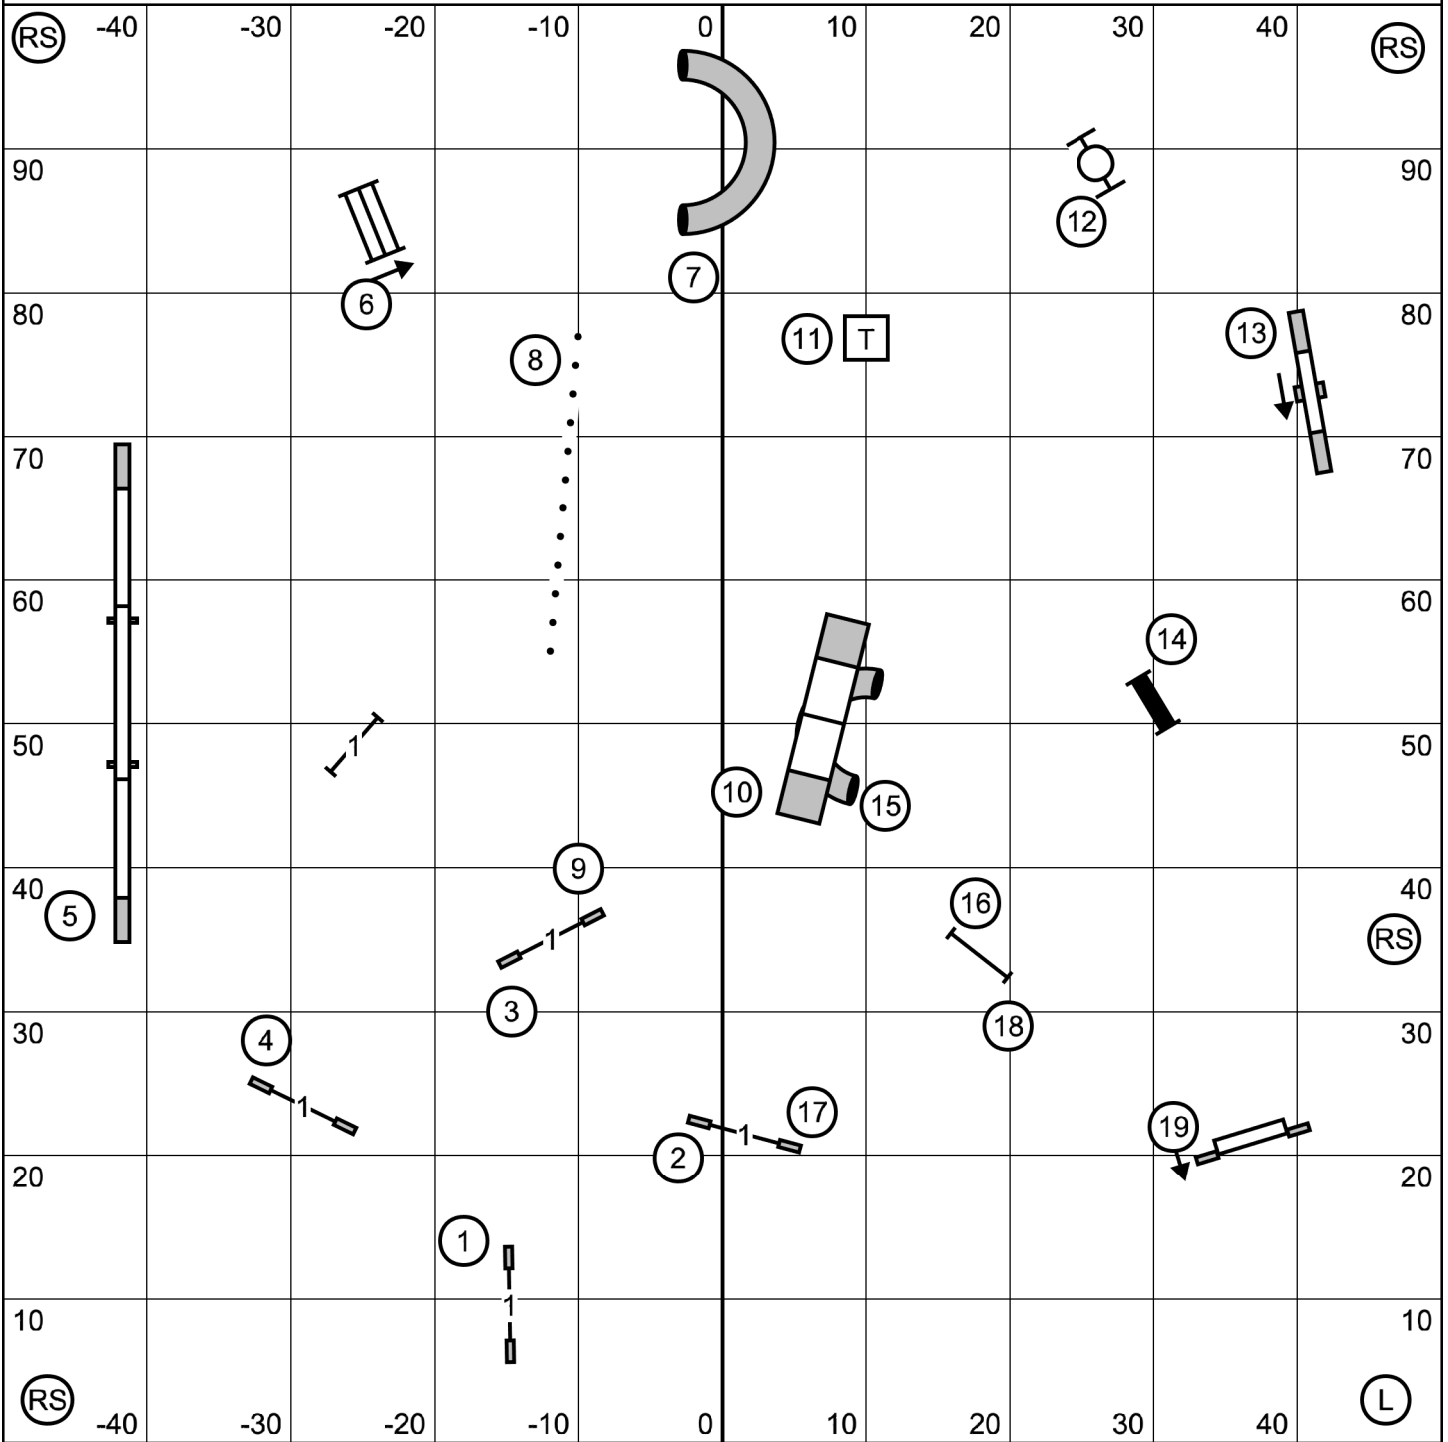

Evergreen Golden Retriever Club
Ex/Master Std, Sept. 4, 2022
 Judge Dawn Glaser-Falk

enter/exit

T/S

enter/exit

(L)

(RS)

(RS)

90

90

80

80

70

70

60

60

50

50

40

40

30

30

20

20

10