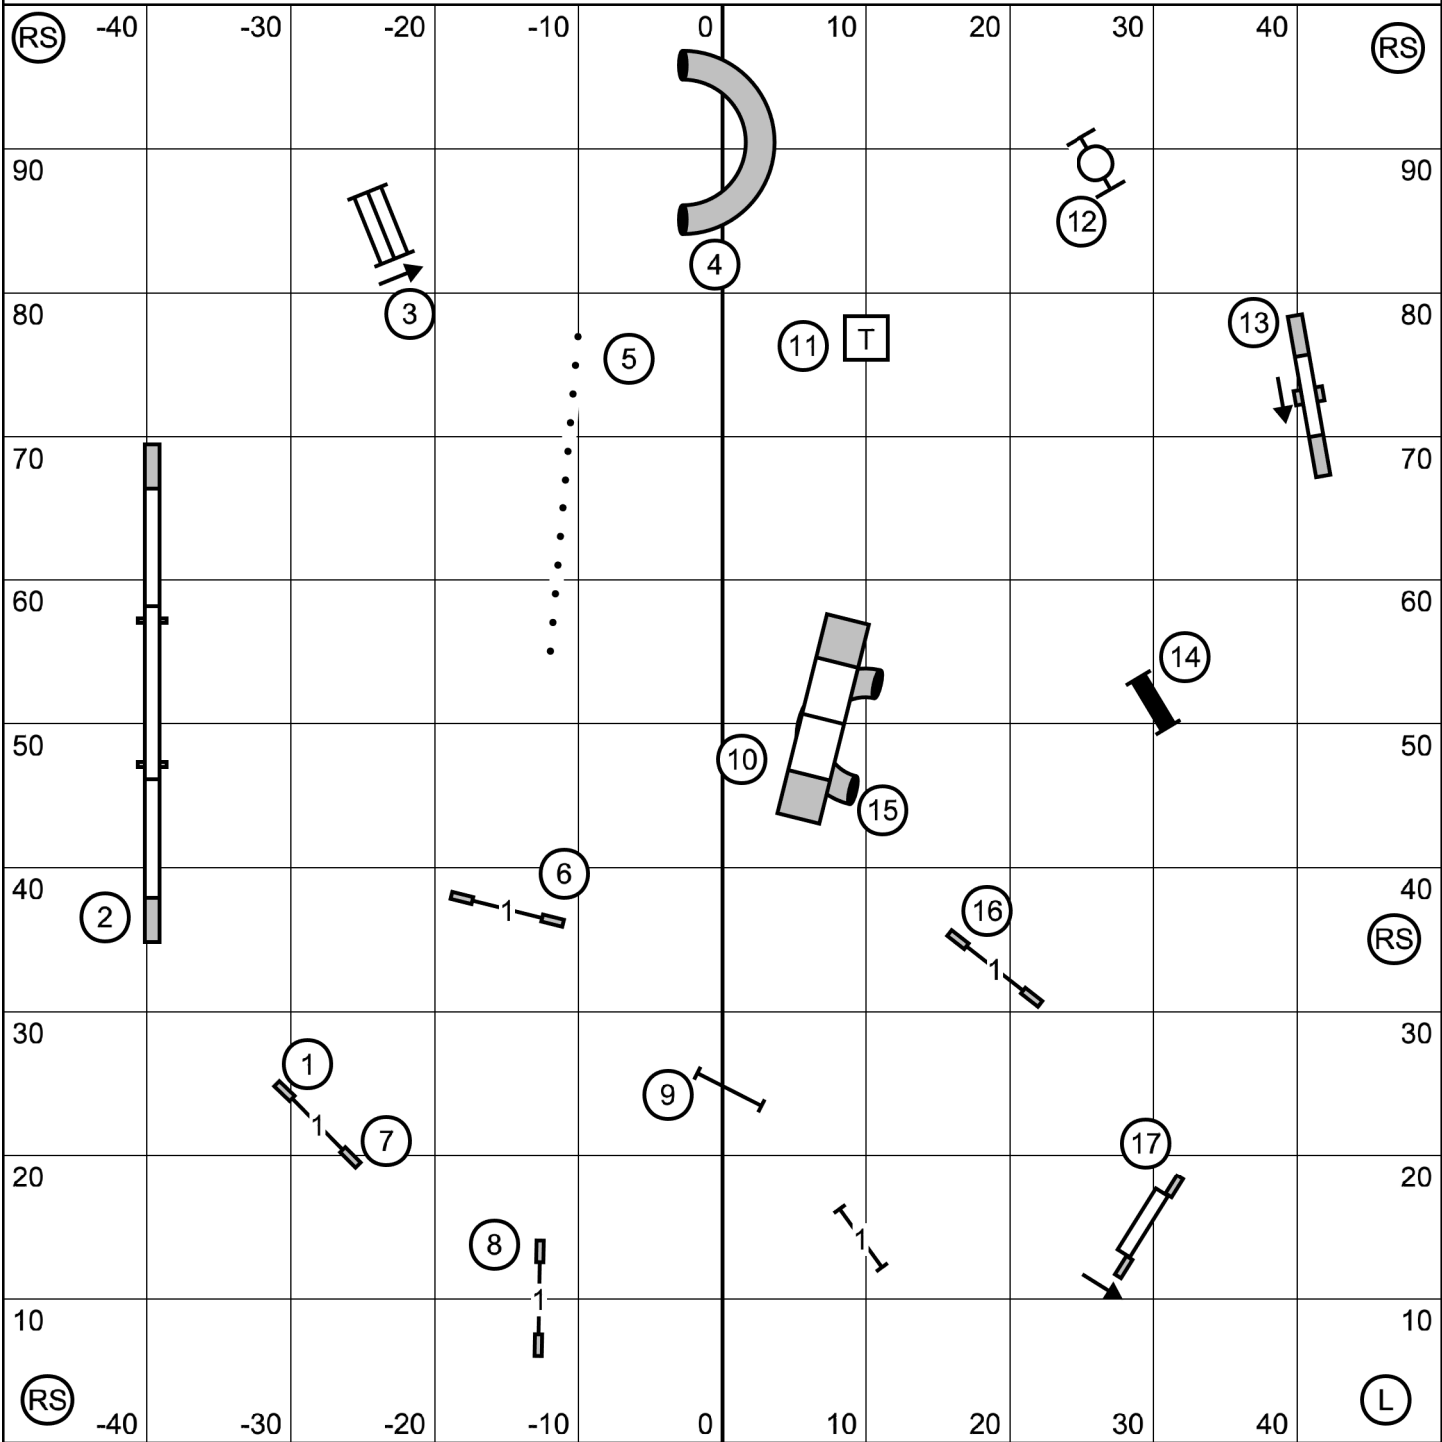

Evergreen Golden Retriever Club  
**Open Std, Sept. 4, 2022**  
 Judge Dawn Glaser-Falk

enter/exit

T/S

enter/exit