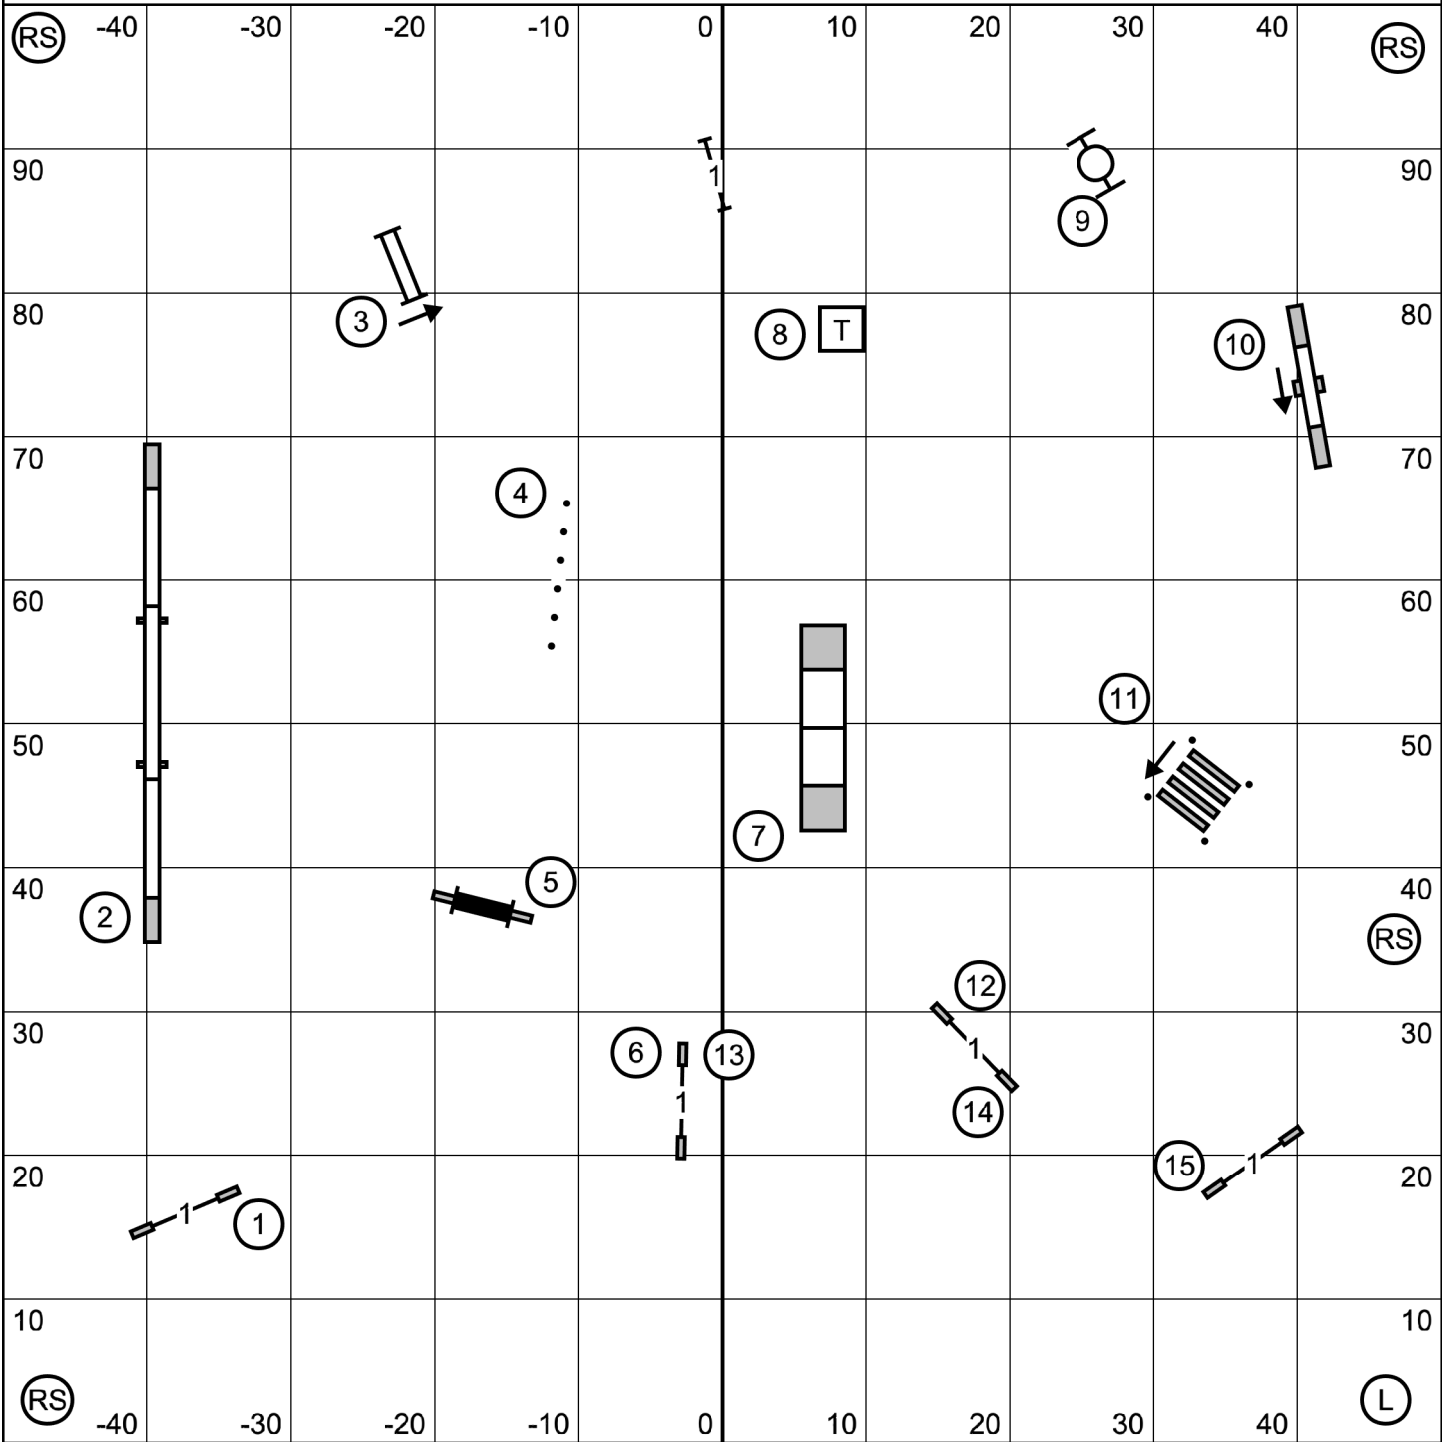

Evergreen Golden Retriever Club
Novice Std, Sept. 4, 2022
 Judge Dawn Glaser-Falk

enter/exit

T/S

enter/exit