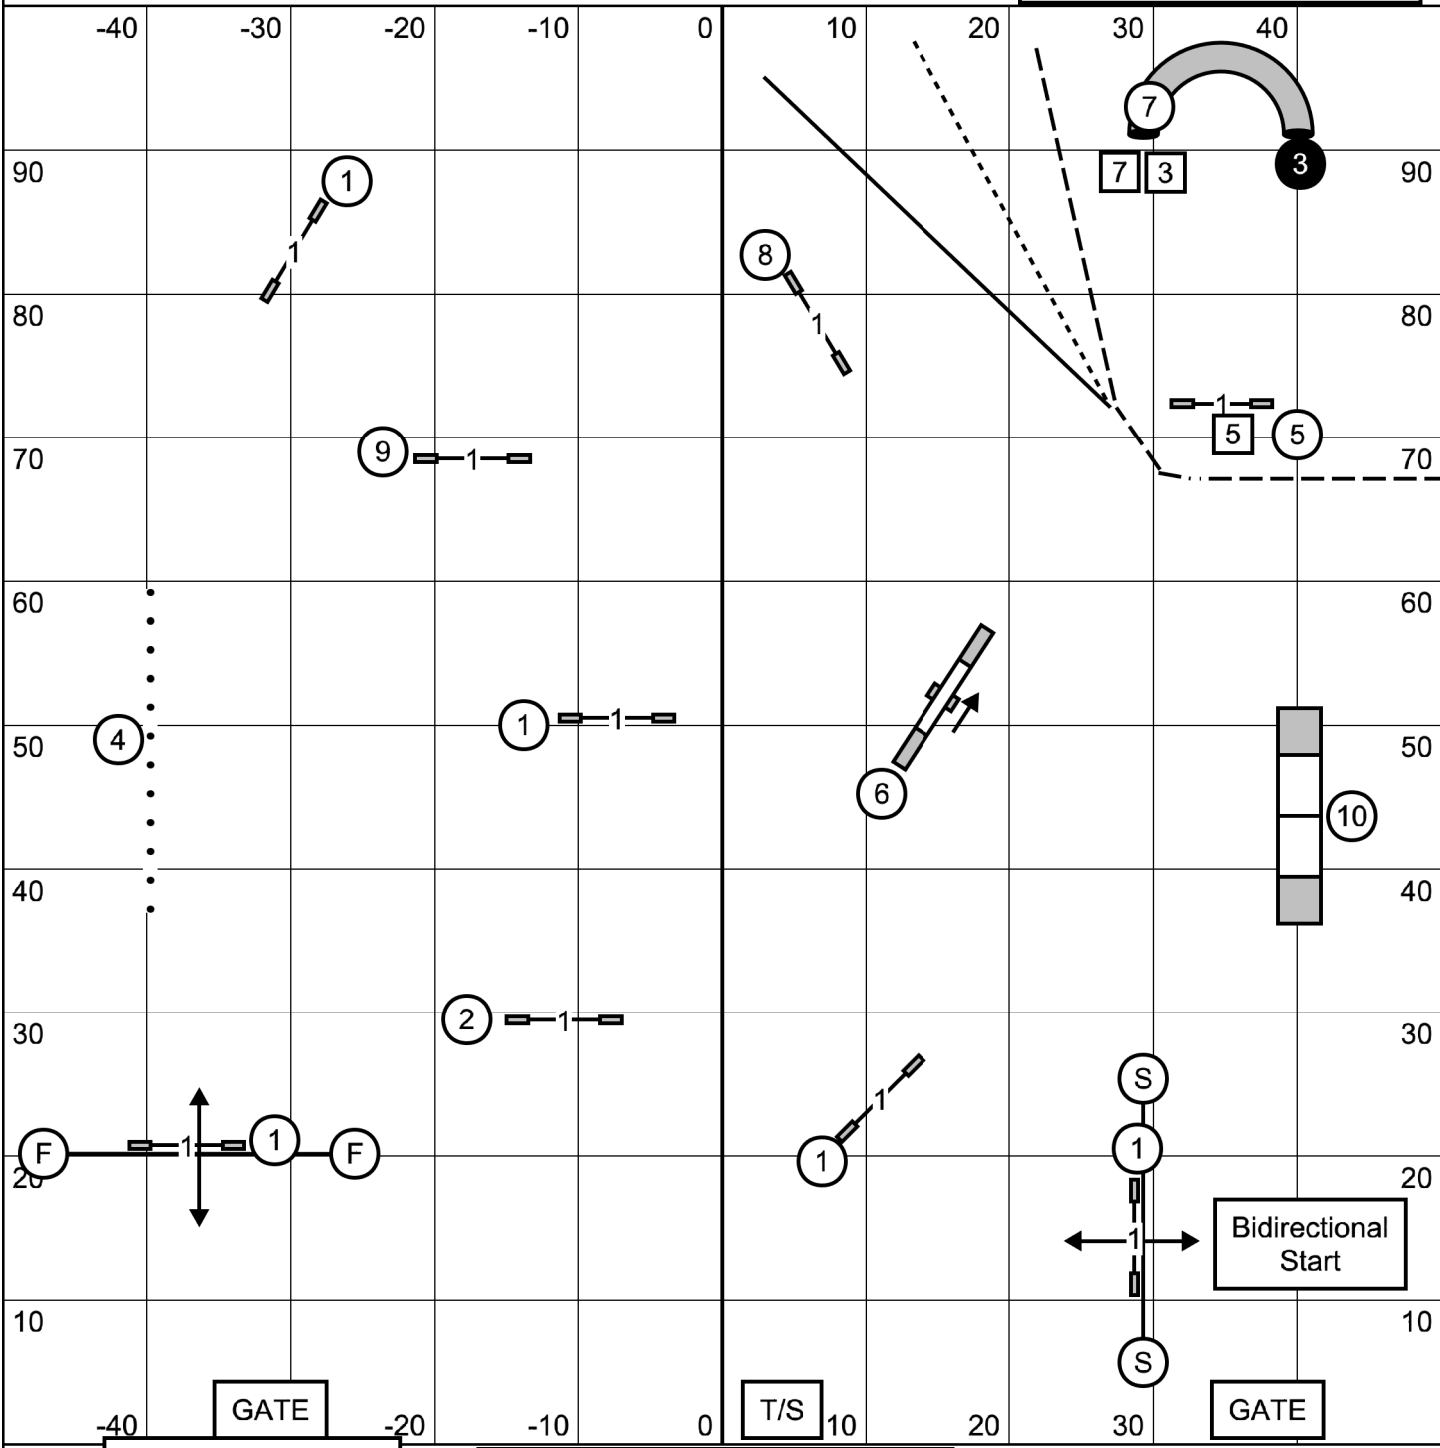

Excellent/Master: Send Bonus 5-7-3 squares in flow, has solid line
 Open: Send Bonus 5-7 squares in flow, has dotted line
 Novice: Send Bonus 5-7 or 7-5 circles in flow, has dashed line

Black 3 is for Novice & Open

Ex/Master: 60 points
 Open: 55 points
 Novice: 50 points
 20 pts for send bonus

ALL FAST CLASSES
 Columbia Basin Dog Training Club
 Friday, September 9, 2022
 Judge: Susan Leitner

8" = 38 sec
 12"/16" = 35 sec
 20"/24"/26" = 32 sec
 (add 3 sec for Preferred)