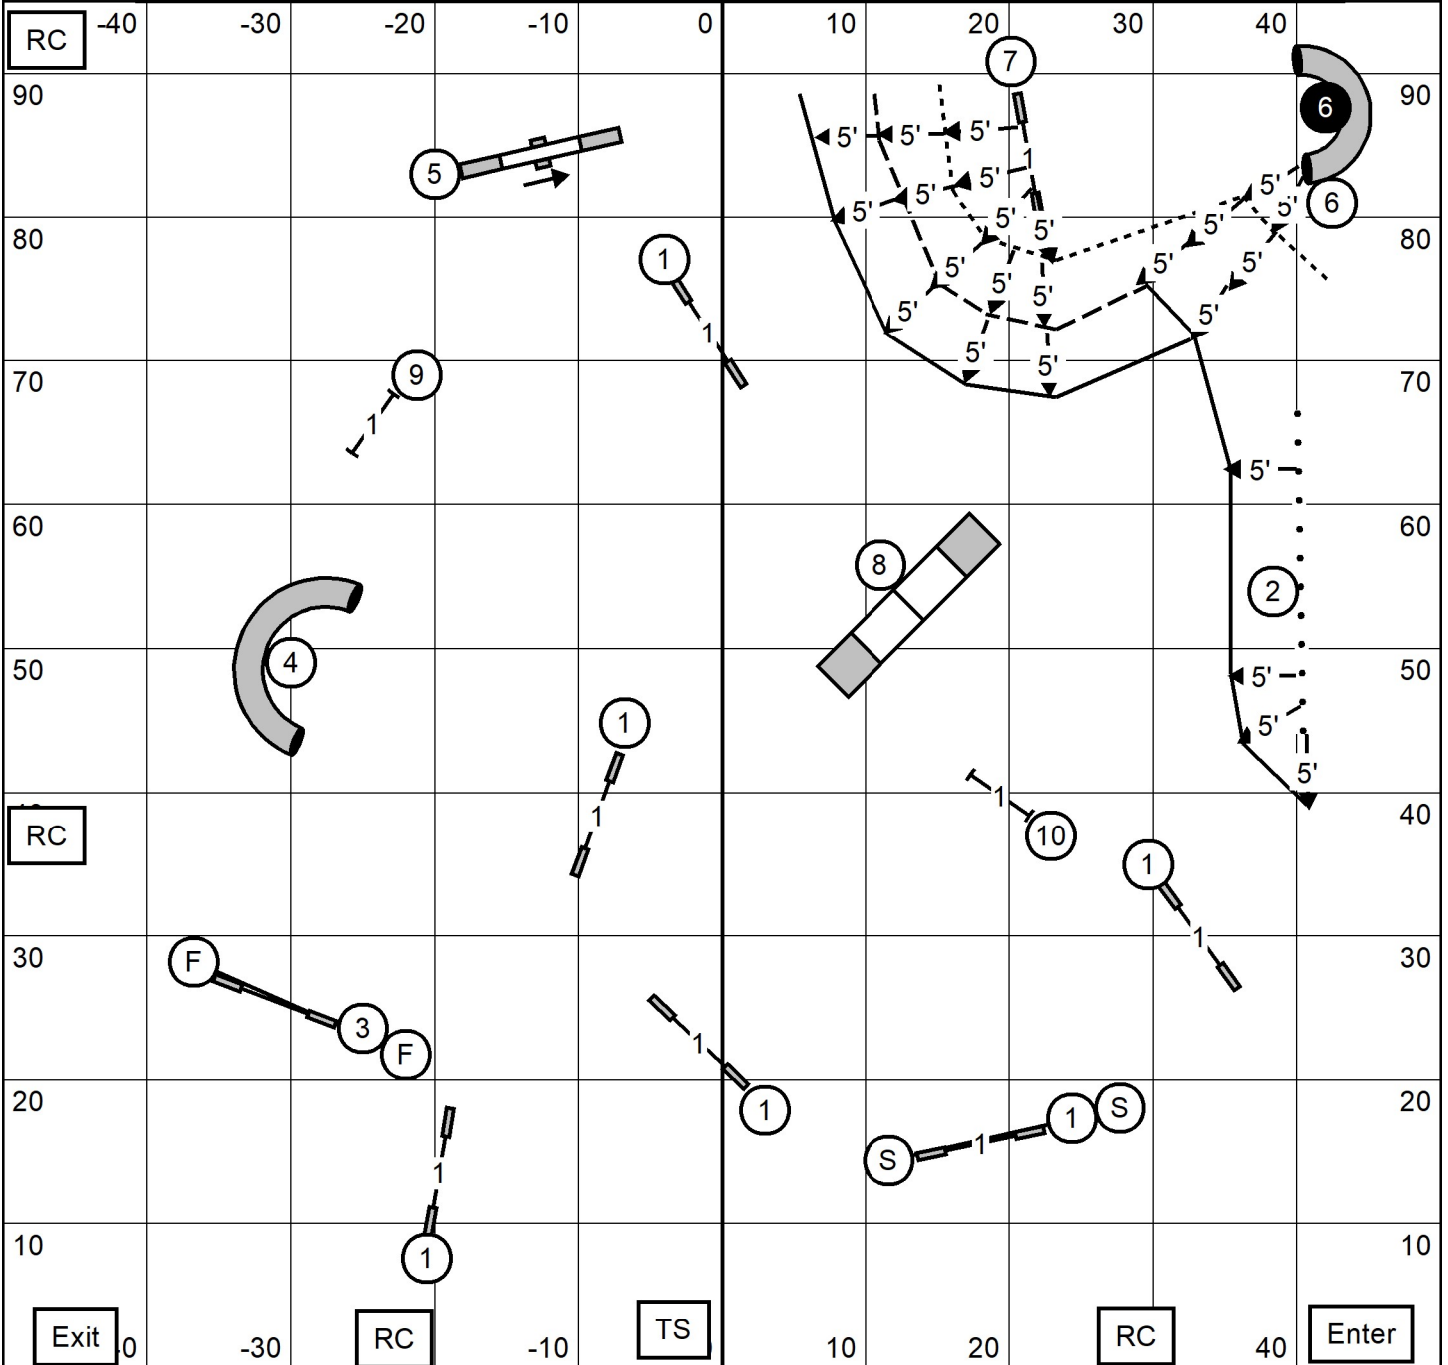

ExcMst Send: Solid Send Line, all light circles 7-6-2 in flow, 35 points in bonus, 60 needed.
 Open Send: Dashed line, light circle 7 - dark circle 6, in flow- 33 points in bonus 55 needed.
 Novice Send: Dotted line: light circle 7 - dark circle 6, in flow, 33 points in bonus 50 needed.

MT HOOD DOBERMAN PINSCHER CLUB
EXCELLENT MASTER OPEN NOVICE FAST
 SATURDAY, OCTOBER 8, 2022
 DIANE DUNN FYFE