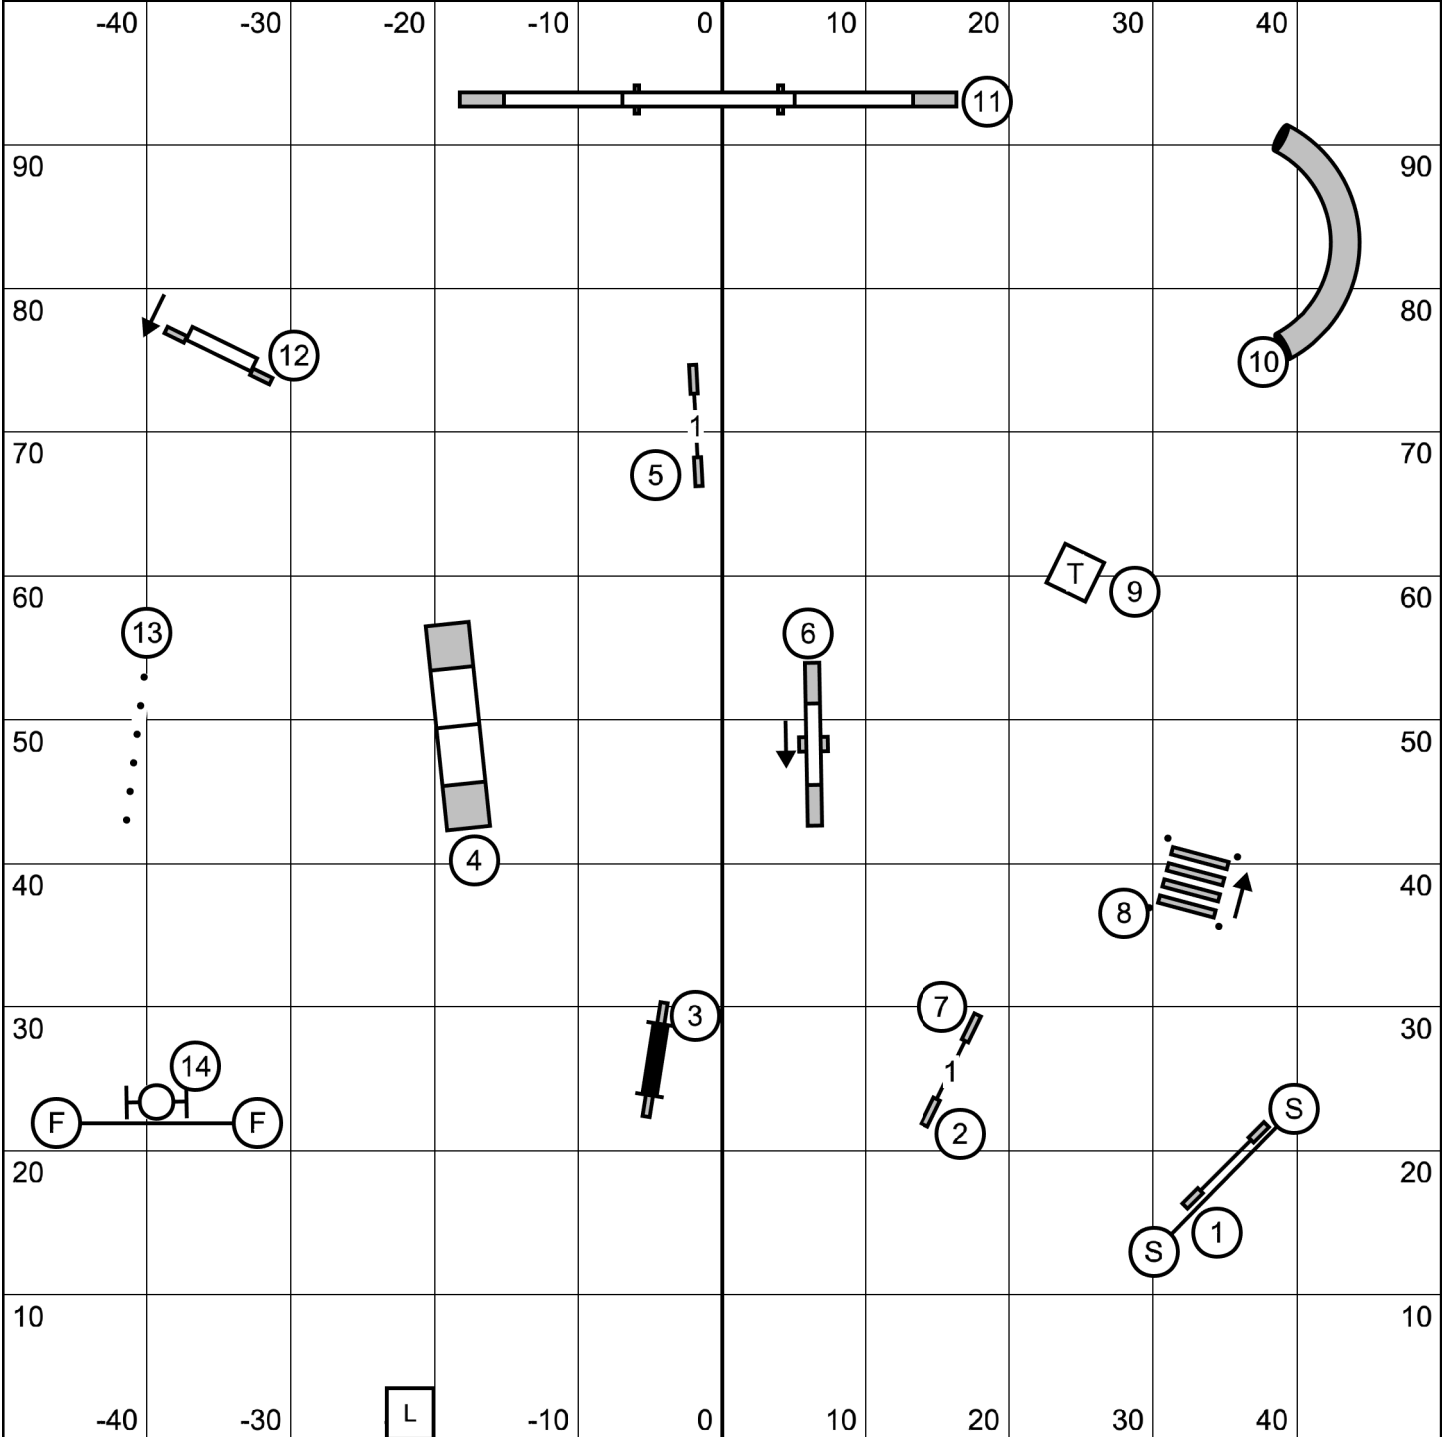

NOVICE STANDARD
 Pacific NW Shetland Sheepdog Club
 Saturday, November 26, 2022
 Judge: Susan Leitner

GATE

T/S

GATE