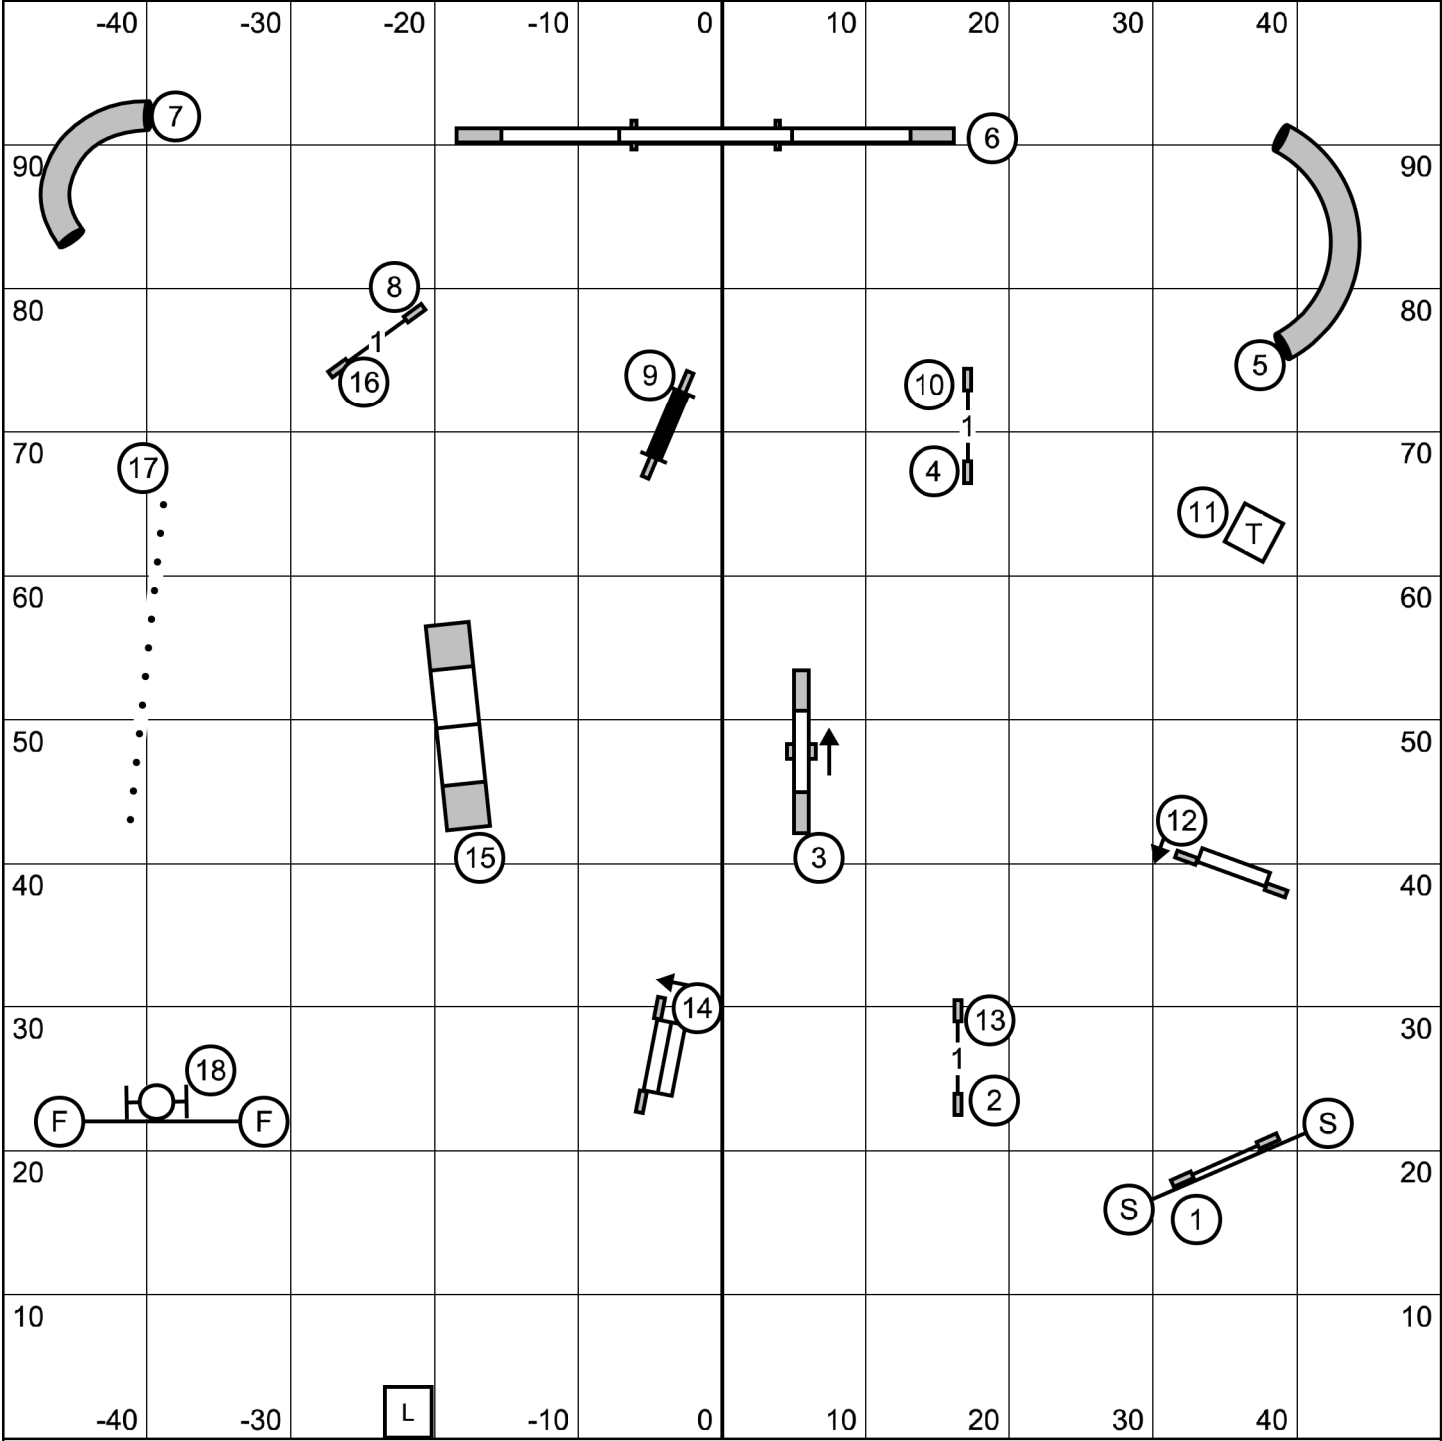

**OPEN STANDARD**  
 Pacific NW Shetland Sheepdog Club  
 Saturday, November 26, 2022  
 Judge: Susan Leitner

GATE

T/S

GATE