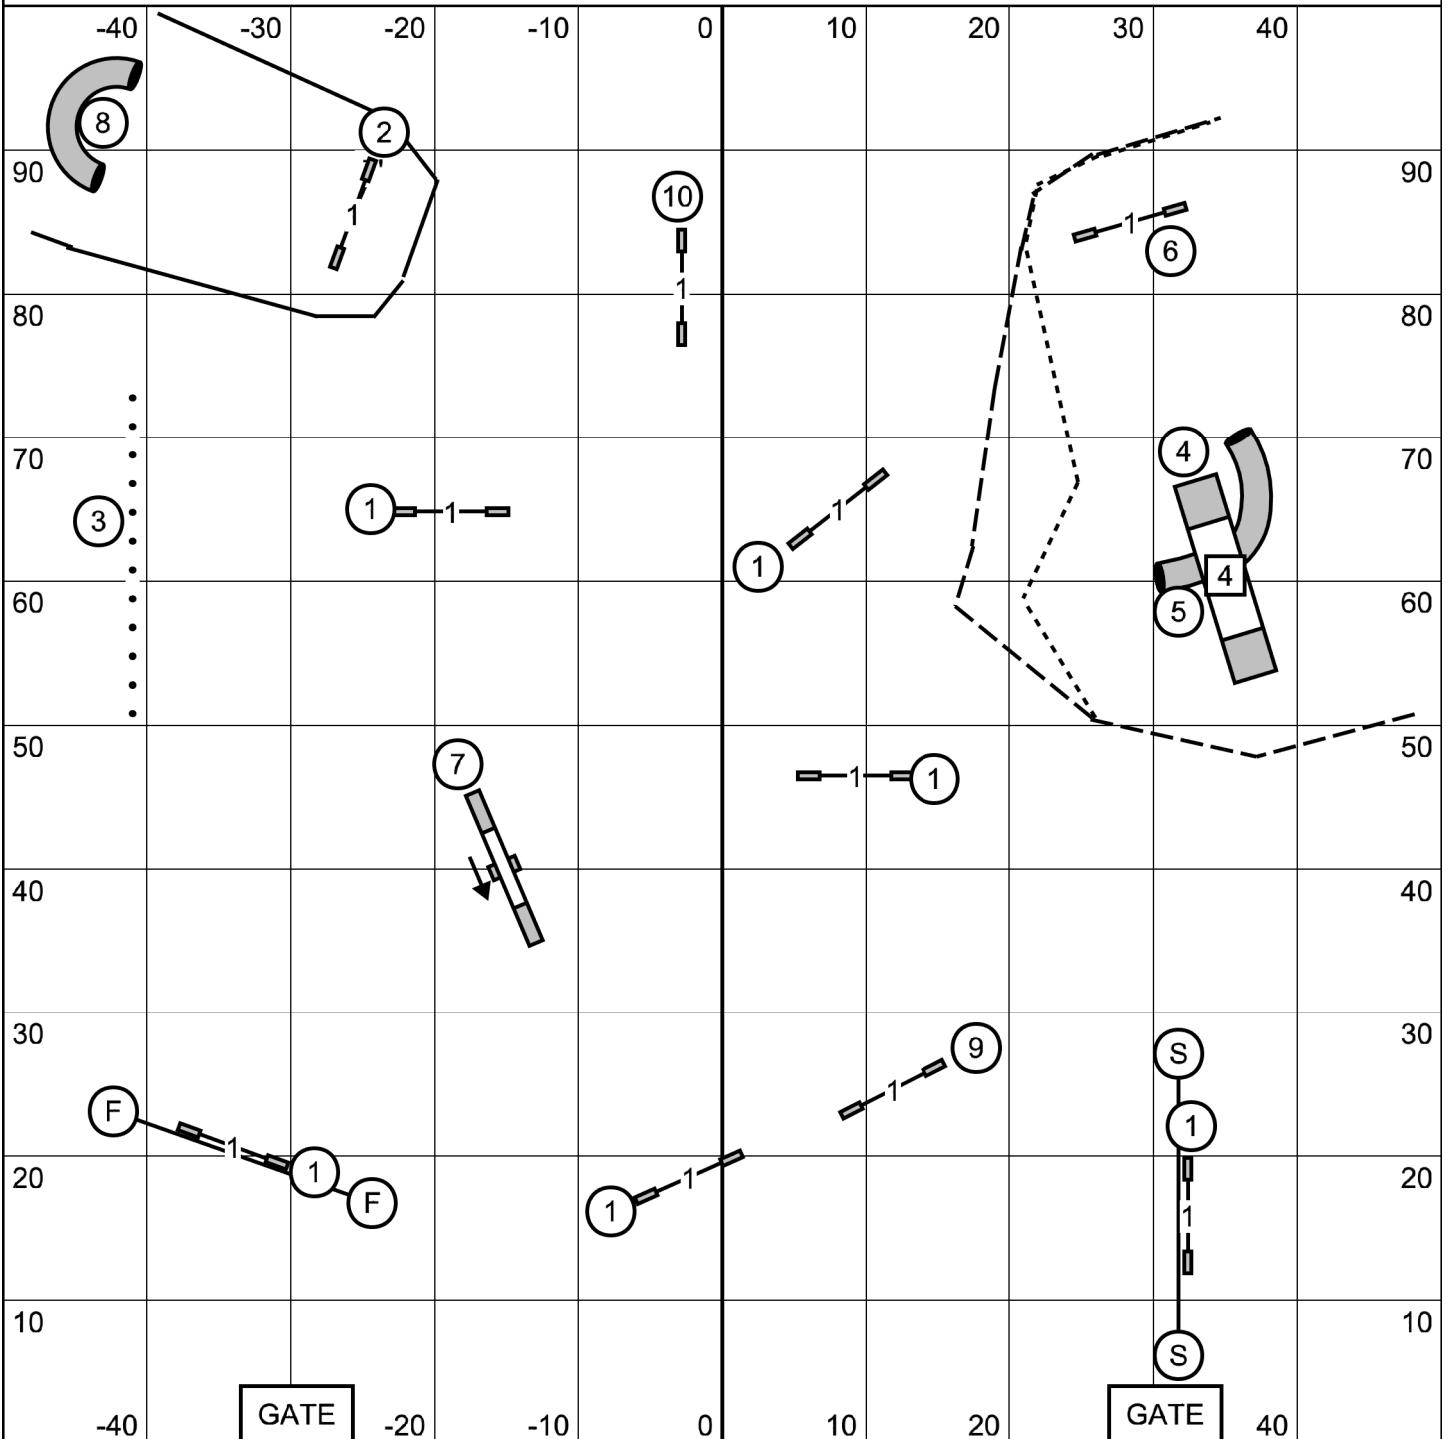

Ex/Master: 5-6-4 (white circles)  
 Open: 5-6 (white circles)  
 Novice 2-8 or 8-2 light circles(in flow)

Ex/Master: Dash Line  
 Open: Dotted Line  
 Novice: Solid Line

Novice & Open may take A Frame  
 bidirectionally as indicated  
 by the the light square

8" = 38 sec  
 12"/16" = 35 sec  
 20"/24"/26" = 32 sec  
 (add 3 sec for Preferred)

**ALL FAST CLASSES**  
 Boston Terrier Club of Western Washington  
 Sunday, January 1, 2023  
 Judge: Susan Leitner

Ex/Master: 60 points  
 Open: 55 points  
 Novice: 50 points  
 (bonus = 20 points)