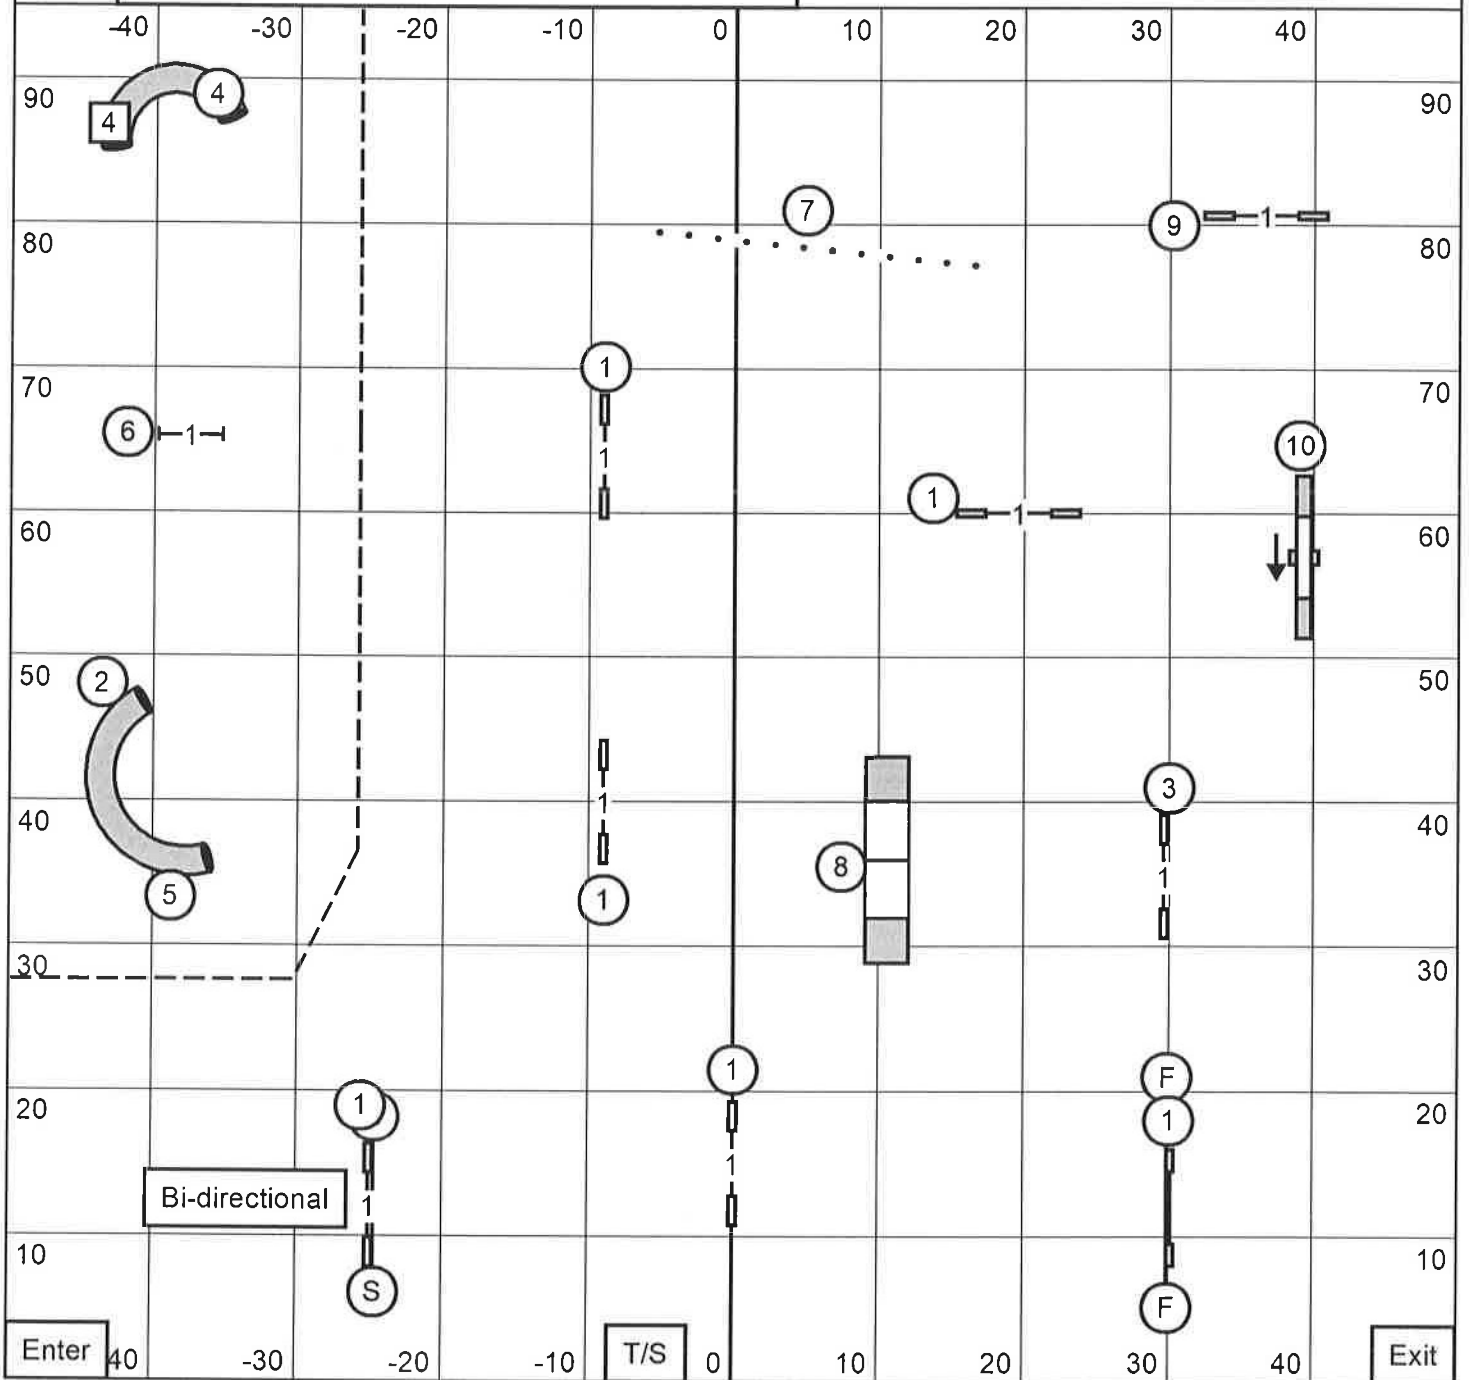

FAST

Sunday, December 4, 2022
Greater Clark County Kennel Club Ridgefield, WA
Tracy Mazur-Judge

Exc.Master: 2 - 6 -sq 4
Open: 5 -6 - circle 4
Novice: circle 4- 6

Novice JWW

Sunday, December 4, 2022
 Greater Clark County Kennel Club Ridgefield, WA
 Tracy Mazur-Judge

Open JWW

Sunday, December 4, 2022
Greater Clark County Kennel Club Ridgefield, WA
Tracy Mazur-Judge

Master/Excellent JWW

Sunday, December 4, 2022
 Greater Clark County Kennel Club Ridgefield, WA
 Tracy Mazur-Judge