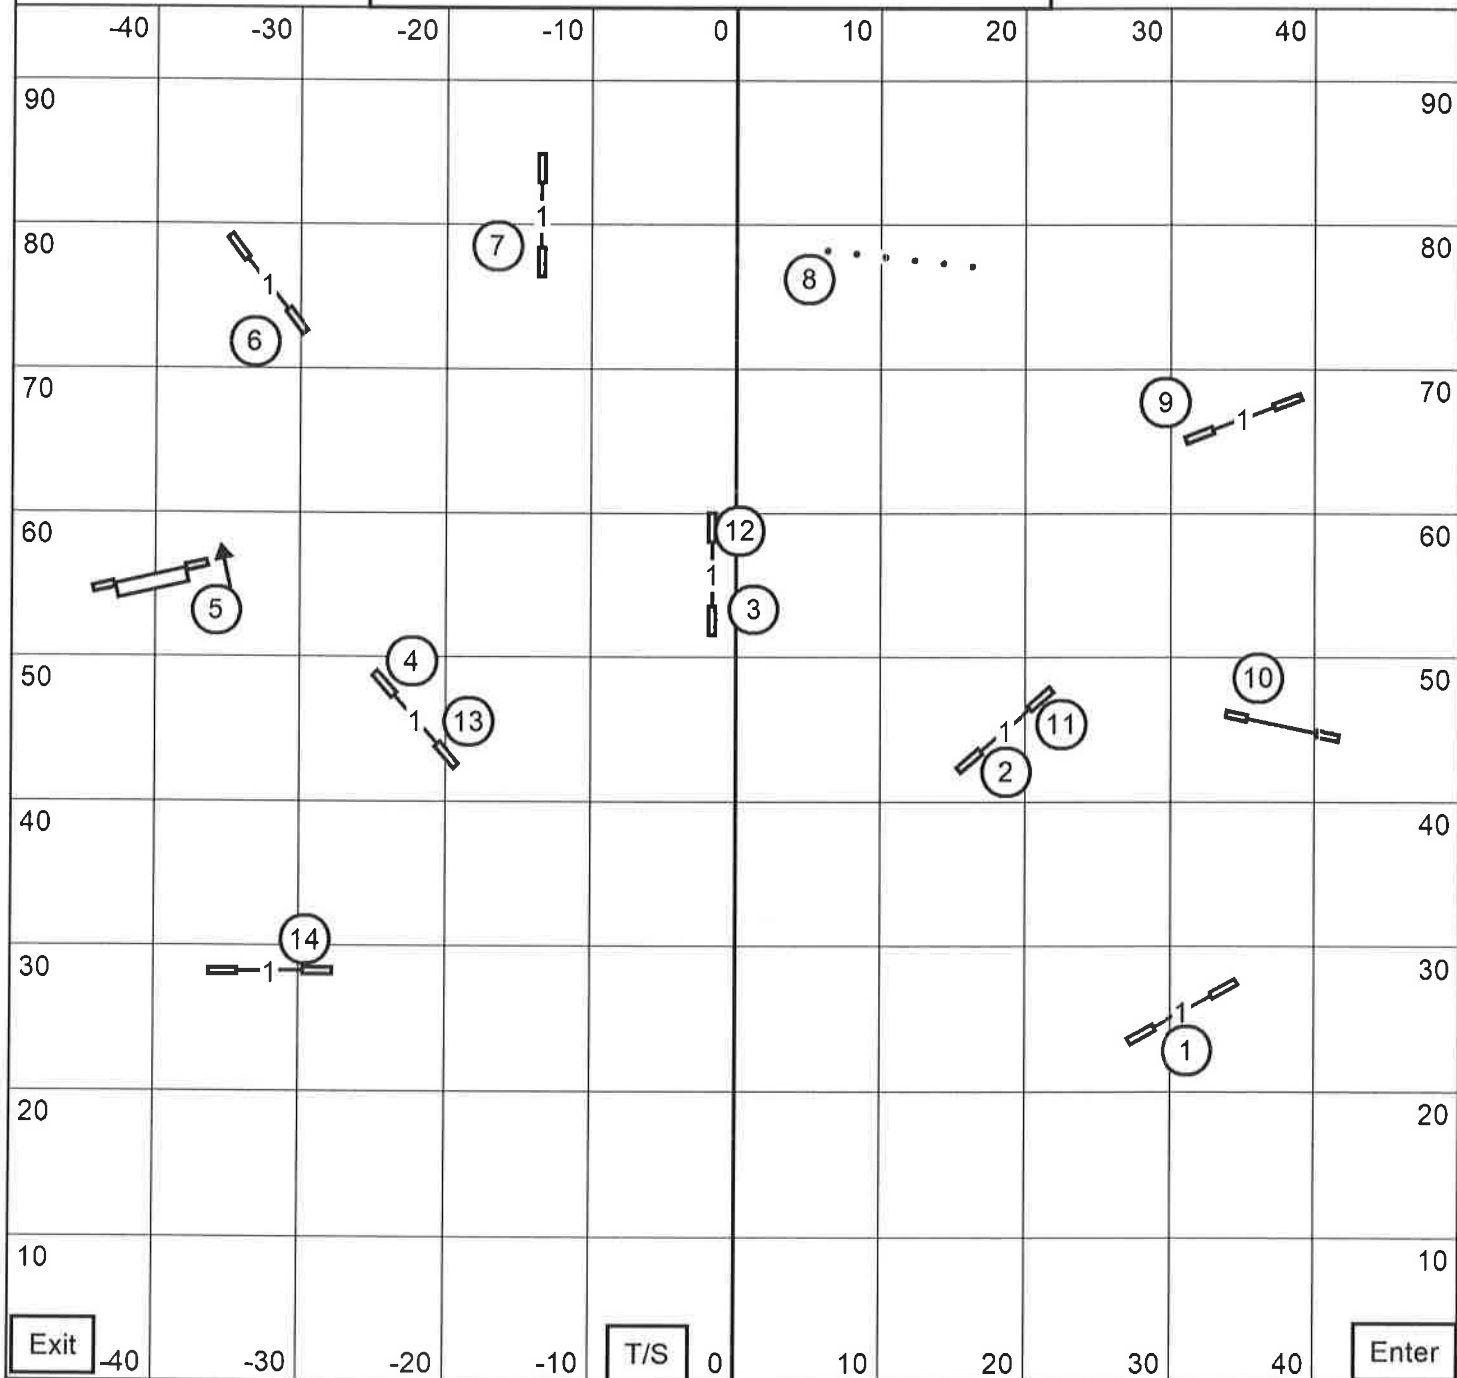

FAST

Sunday, December 4, 2022
Greater Clark County Kennel Club Ridgefield, WA
Tracy Mazur-Judge

Exc.Master: 2 - 6 -sq 4
Open: 5 -6 - circle 4
Novice: circle 4- 6

Novice JWW

Sunday, December 4, 2022
 Greater Clark County Kennel Club Ridgefield, WA
 Tracy Mazur-Judge

Open JWW

Sunday, December 4, 2022
Greater Clark County Kennel Club Ridgefield, WA
Tracy Mazur-Judge

Master/Excellent JWW

Sunday, December 4, 2022
 Greater Clark County Kennel Club Ridgefield, WA
 Tracy Mazur-Judge

Premier JWW

Sunday, December 4, 2022
Greater Clark County Kennel Club Ridgefield, WA
Tracy Mazur-Judge