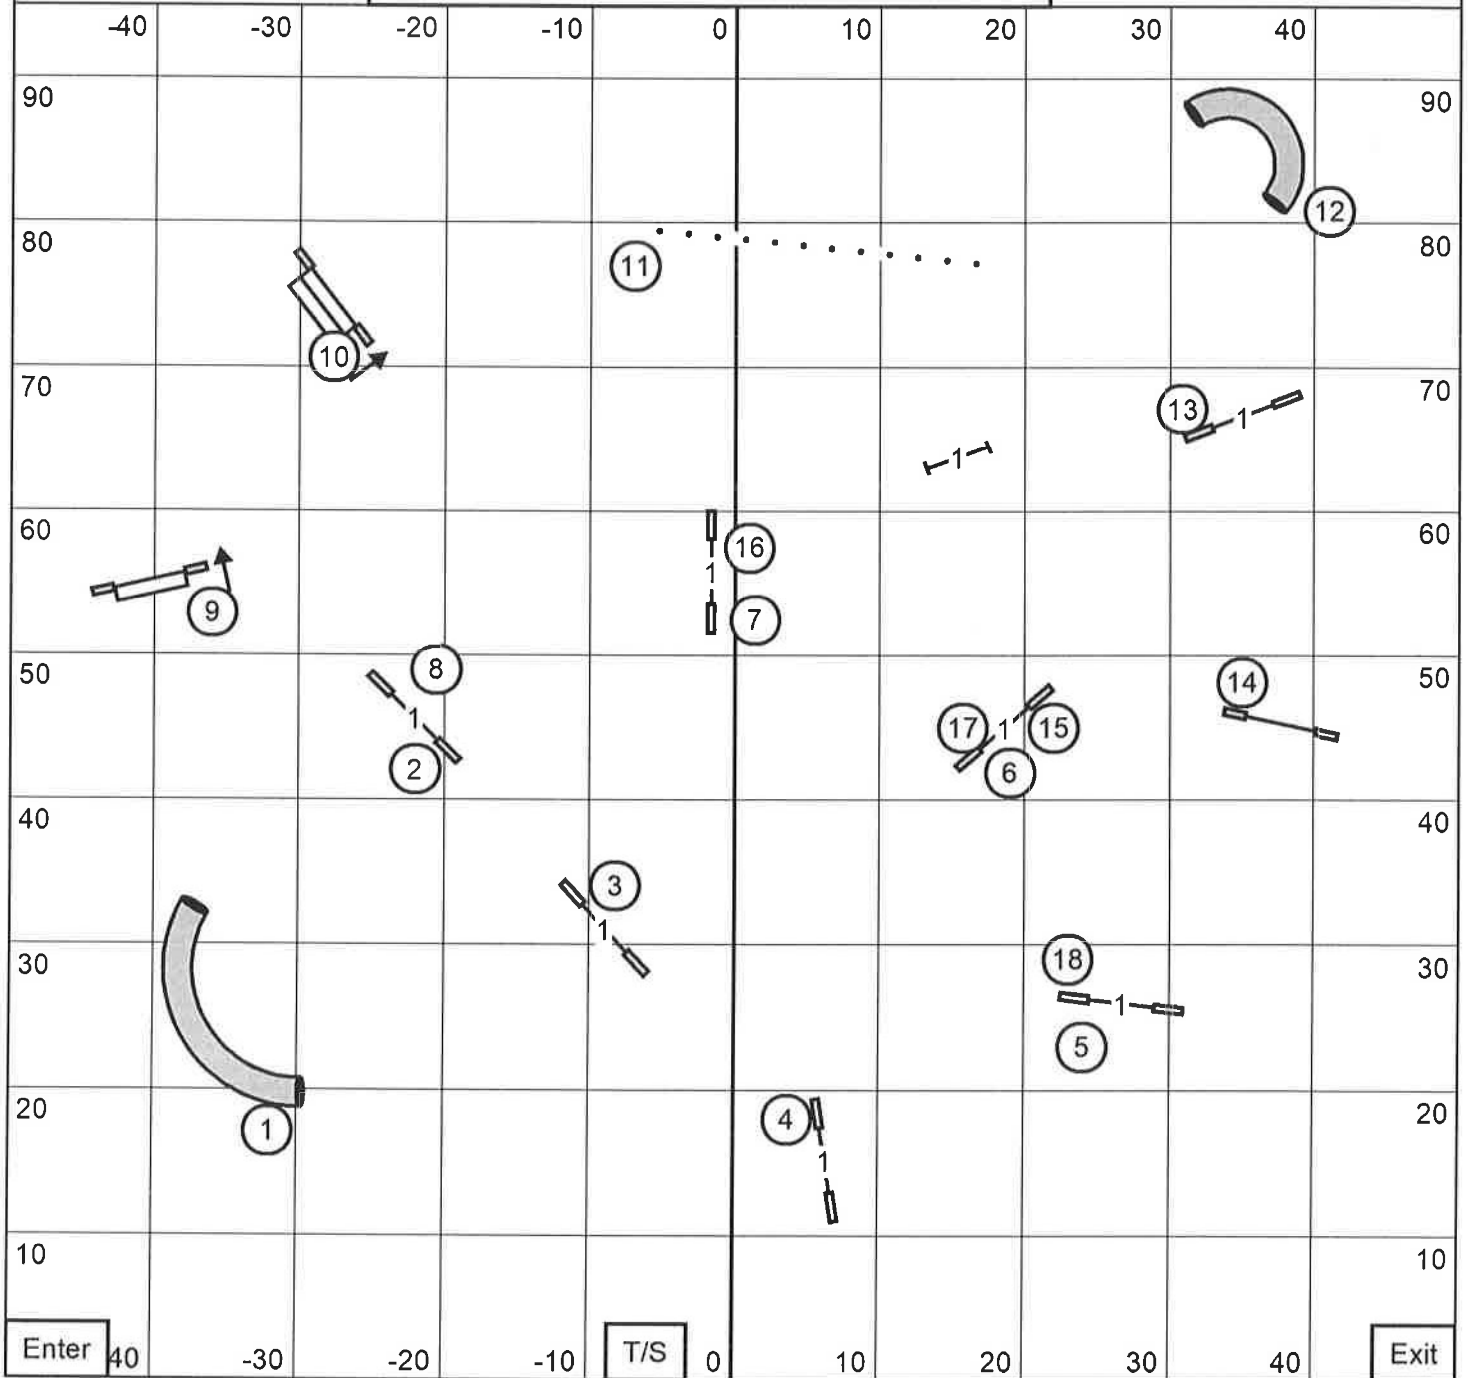

FAST

Sunday, December 4, 2022
Greater Clark County Kennel Club Ridgefield, WA
Tracy Mazur-Judge

Exc.Master: 2 - 6 -sq 4
Open: 5 -6 - circle 4
Novice: circle 4- 6

Novice JWW

Sunday, December 4, 2022
 Greater Clark County Kennel Club Ridgefield, WA
 Tracy Mazur-Judge

Open JWW

Sunday, December 4, 2022
Greater Clark County Kennel Club Ridgefield, WA
Tracy Mazur-Judge

Master/Excellent JWW

Sunday, December 4, 2022
 Greater Clark County Kennel Club Ridgefield, WA
 Tracy Mazur-Judge

Premier JWW

Sunday, December 4, 2022
Greater Clark County Kennel Club Ridgefield, WA
Tracy Mazur-Judge