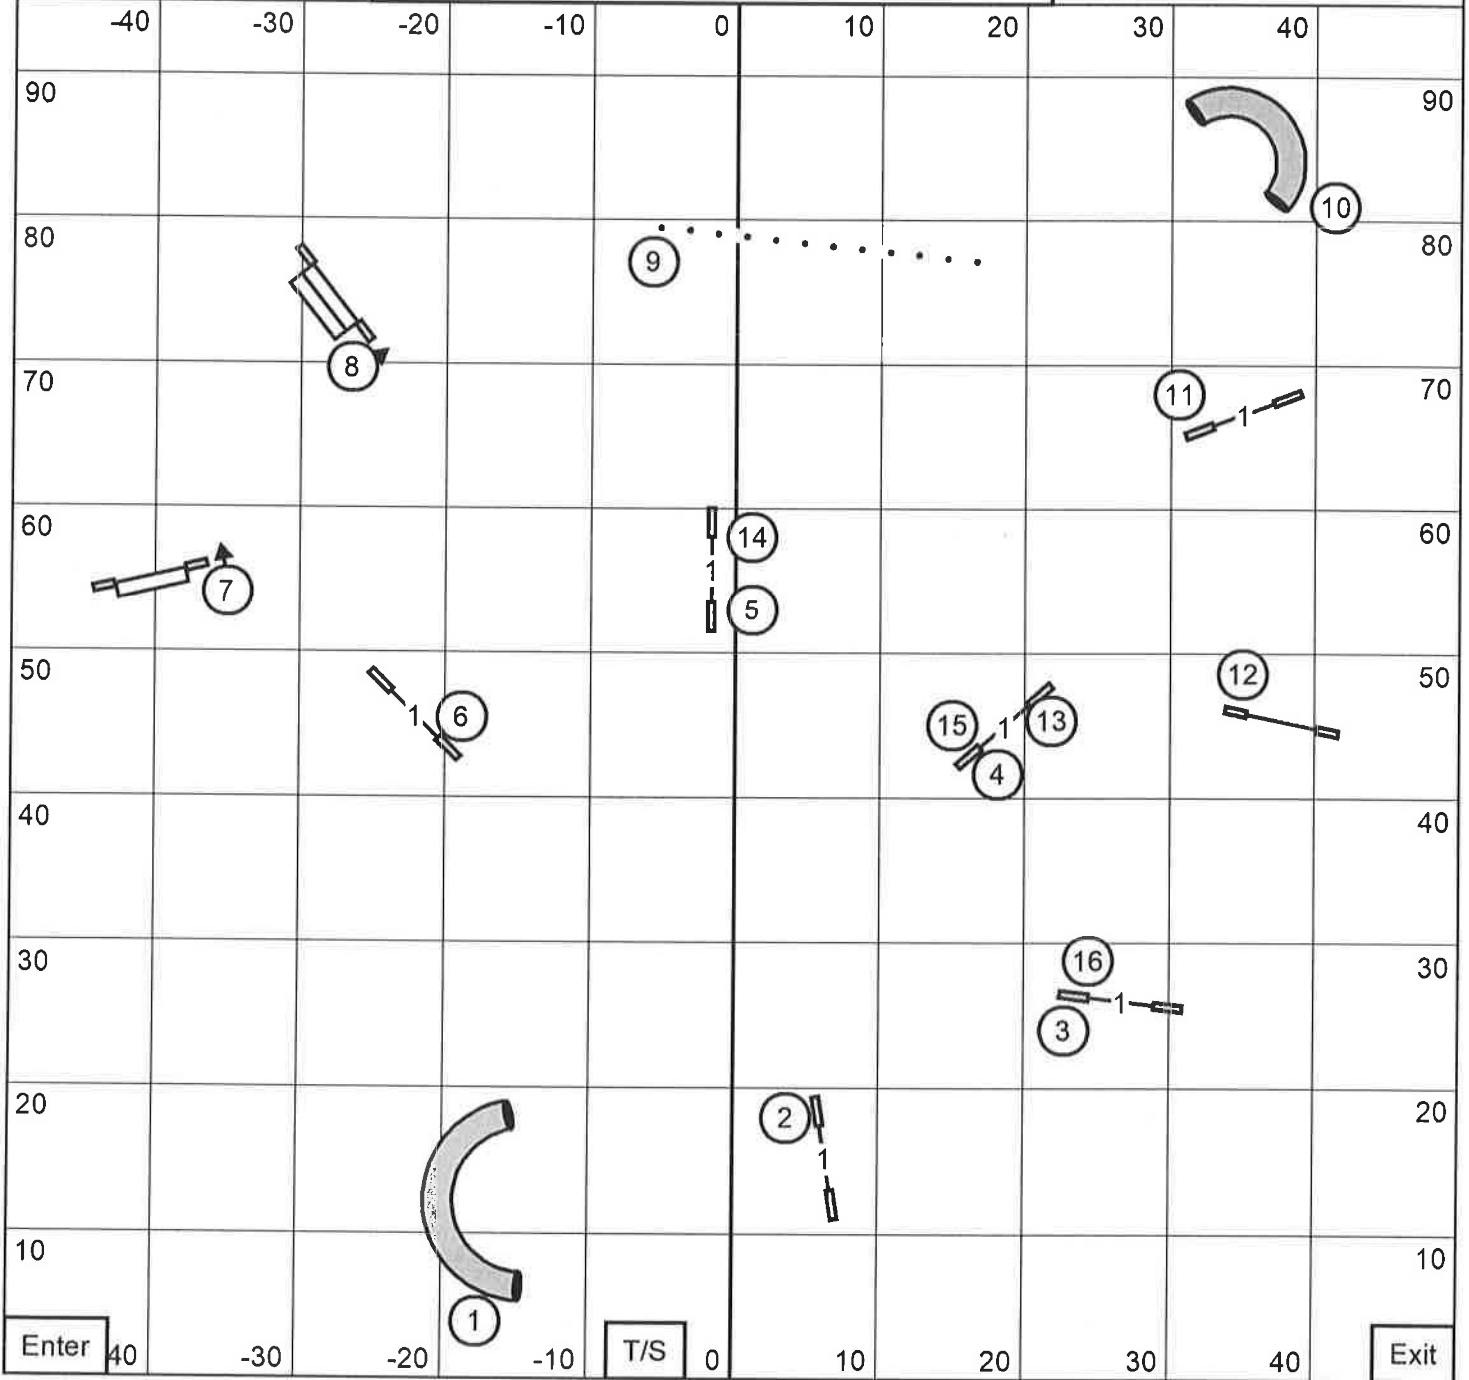

FAST

Sunday, December 4, 2022
Greater Clark County Kennel Club Ridgefield, WA
Tracy Mazur-Judge

Exc.Master: 2 - 6 -sq 4
Open: 5 -6 - circle 4
Novice: circle 4- 6

Novice JWW

Sunday, December 4, 2022
 Greater Clark County Kennel Club Ridgefield, WA
 Tracy Mazur-Judge

Open JWW

Sunday, December 4, 2022
Greater Clark County Kennel Club Ridgefield, WA
Tracy Mazur-Judge

Master/Excellent JWW

Sunday, December 4, 2022
 Greater Clark County Kennel Club Ridgefield, WA
 Tracy Mazur-Judge

Premier JWW

Sunday, December 4, 2022
Greater Clark County Kennel Club Ridgefield, WA
Tracy Mazur-Judge