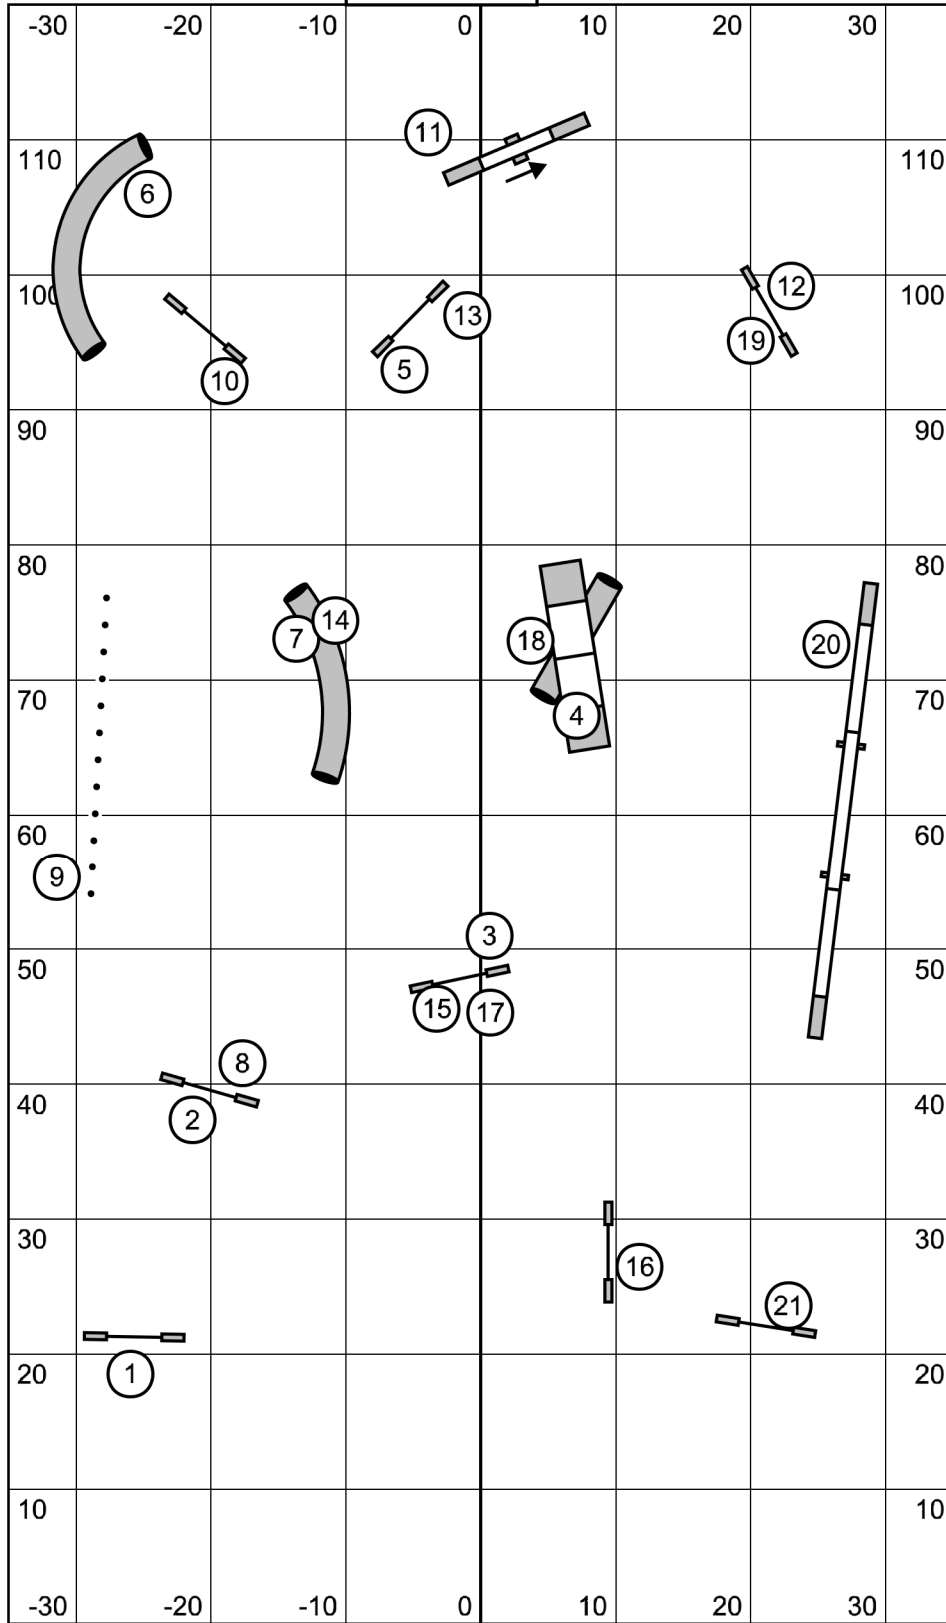

Outside Door

Course design: Jane Elene Christensen

Storage Room

Door