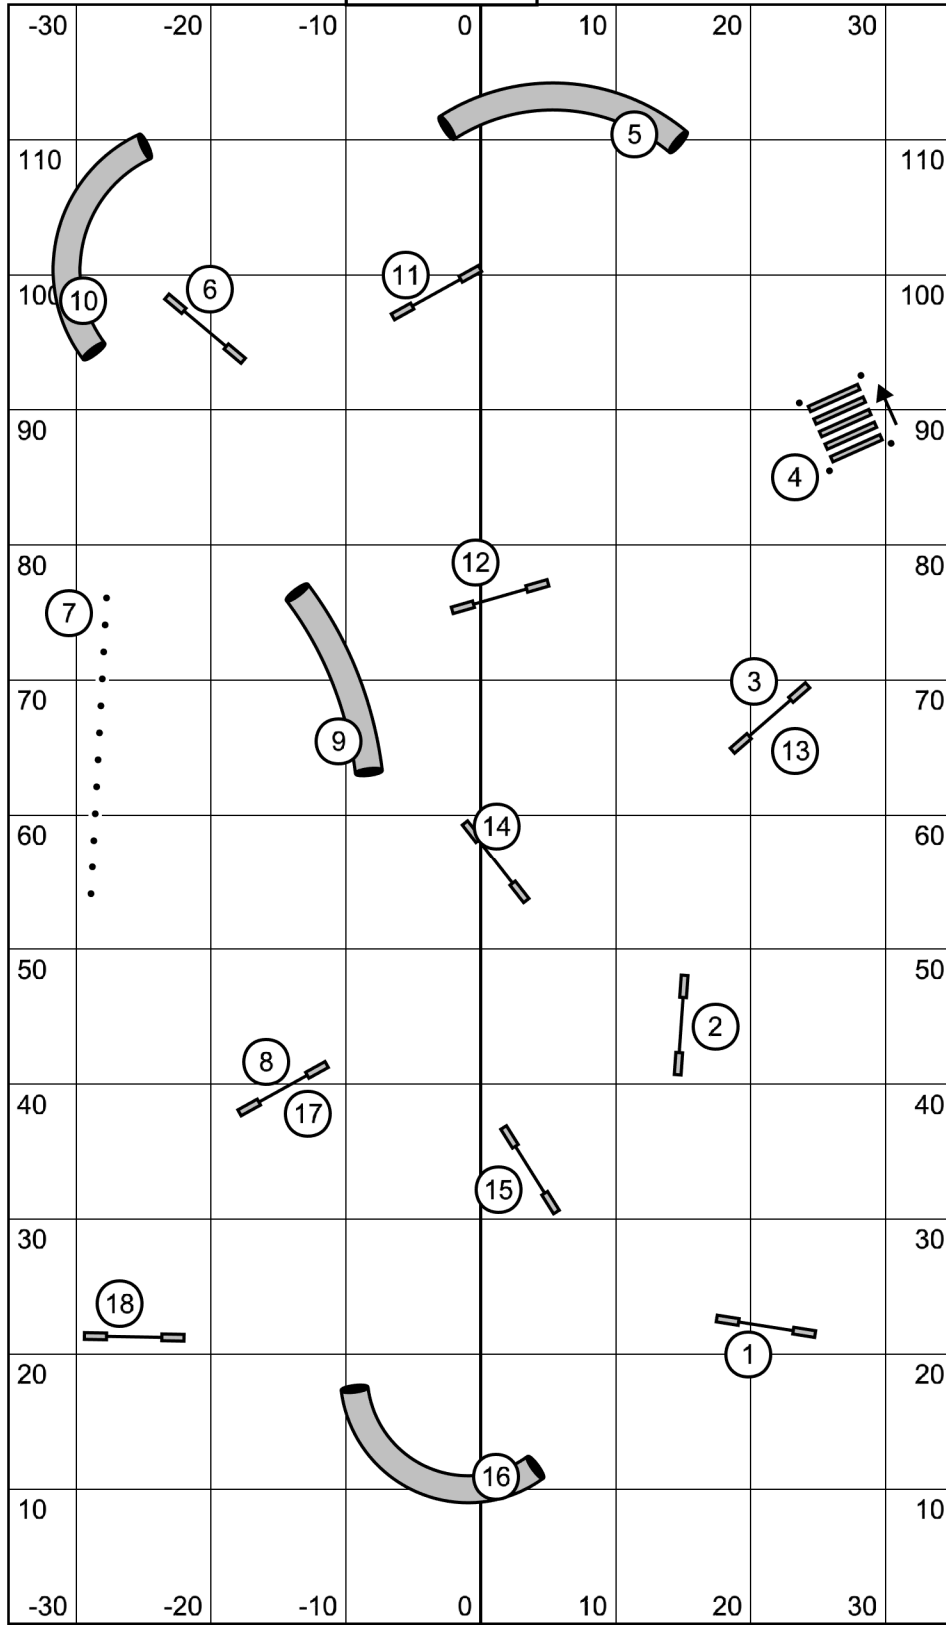

Outside Door

Course design: Jane Elene Christensen

Storage Room

Door