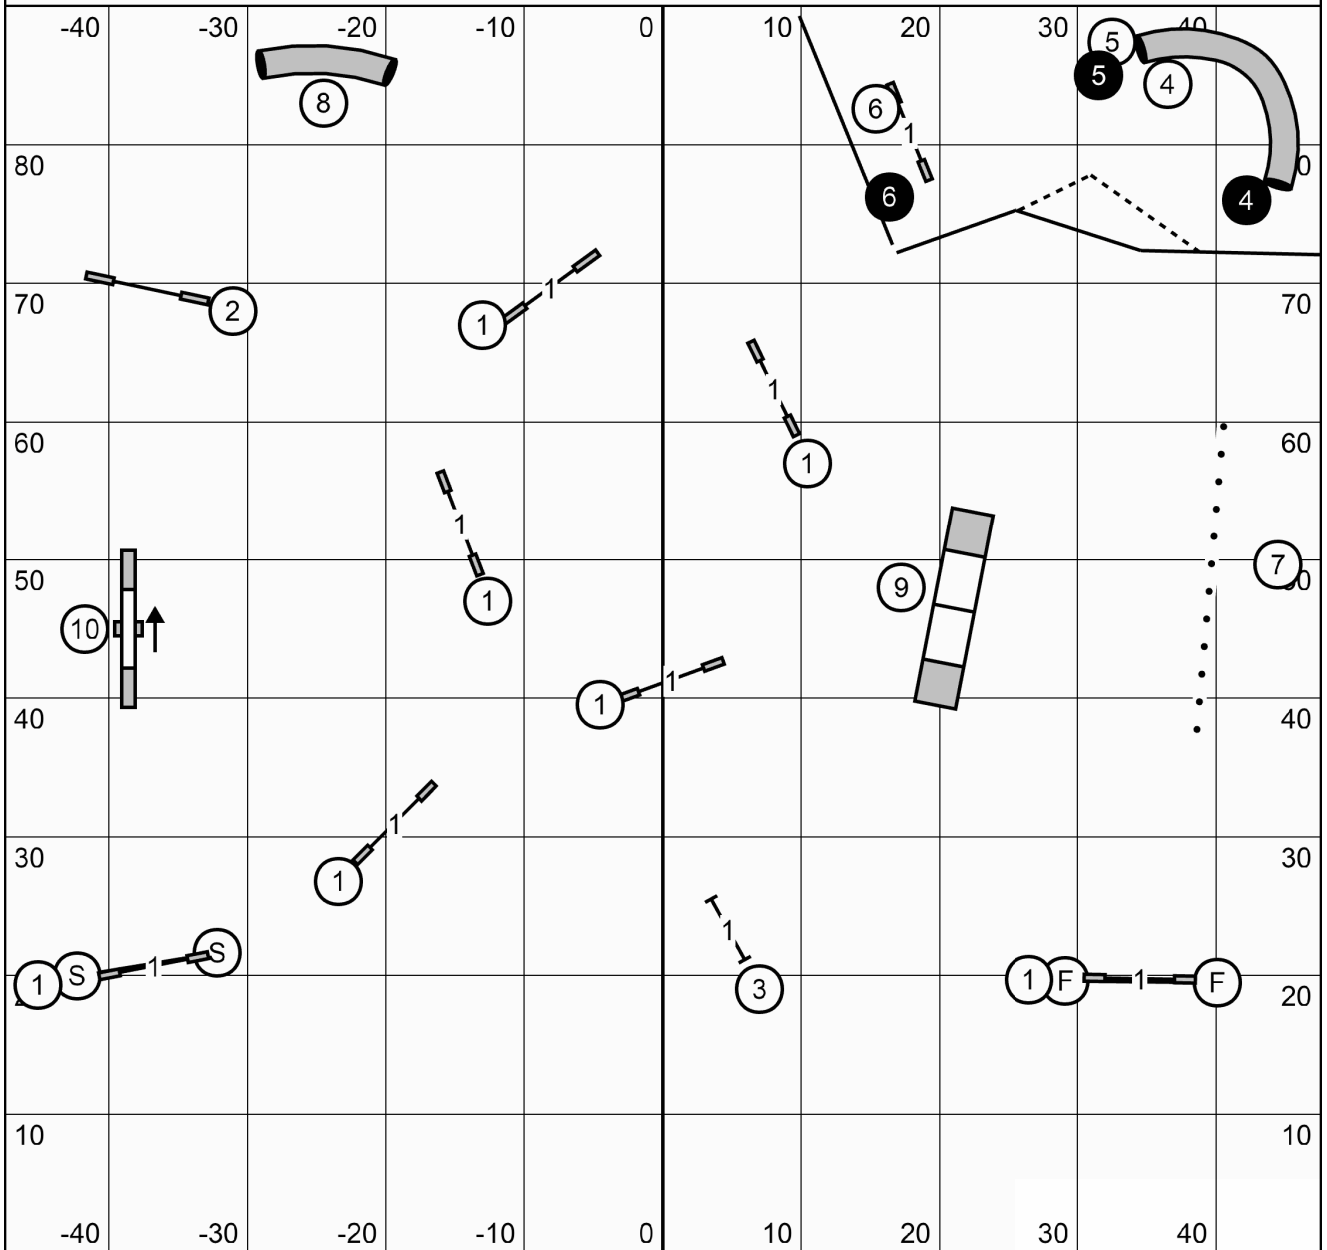

FAST Sends

ME: 6-5-4 outer line Open: 6-5-4 inner line

Nov: 6-5 black numbers, inner line

Rose City Classic
 Portland Metro Expo Center
 Indoors on rubber matting

FAST
 Sat January 21, 2023
 Lori Holdren