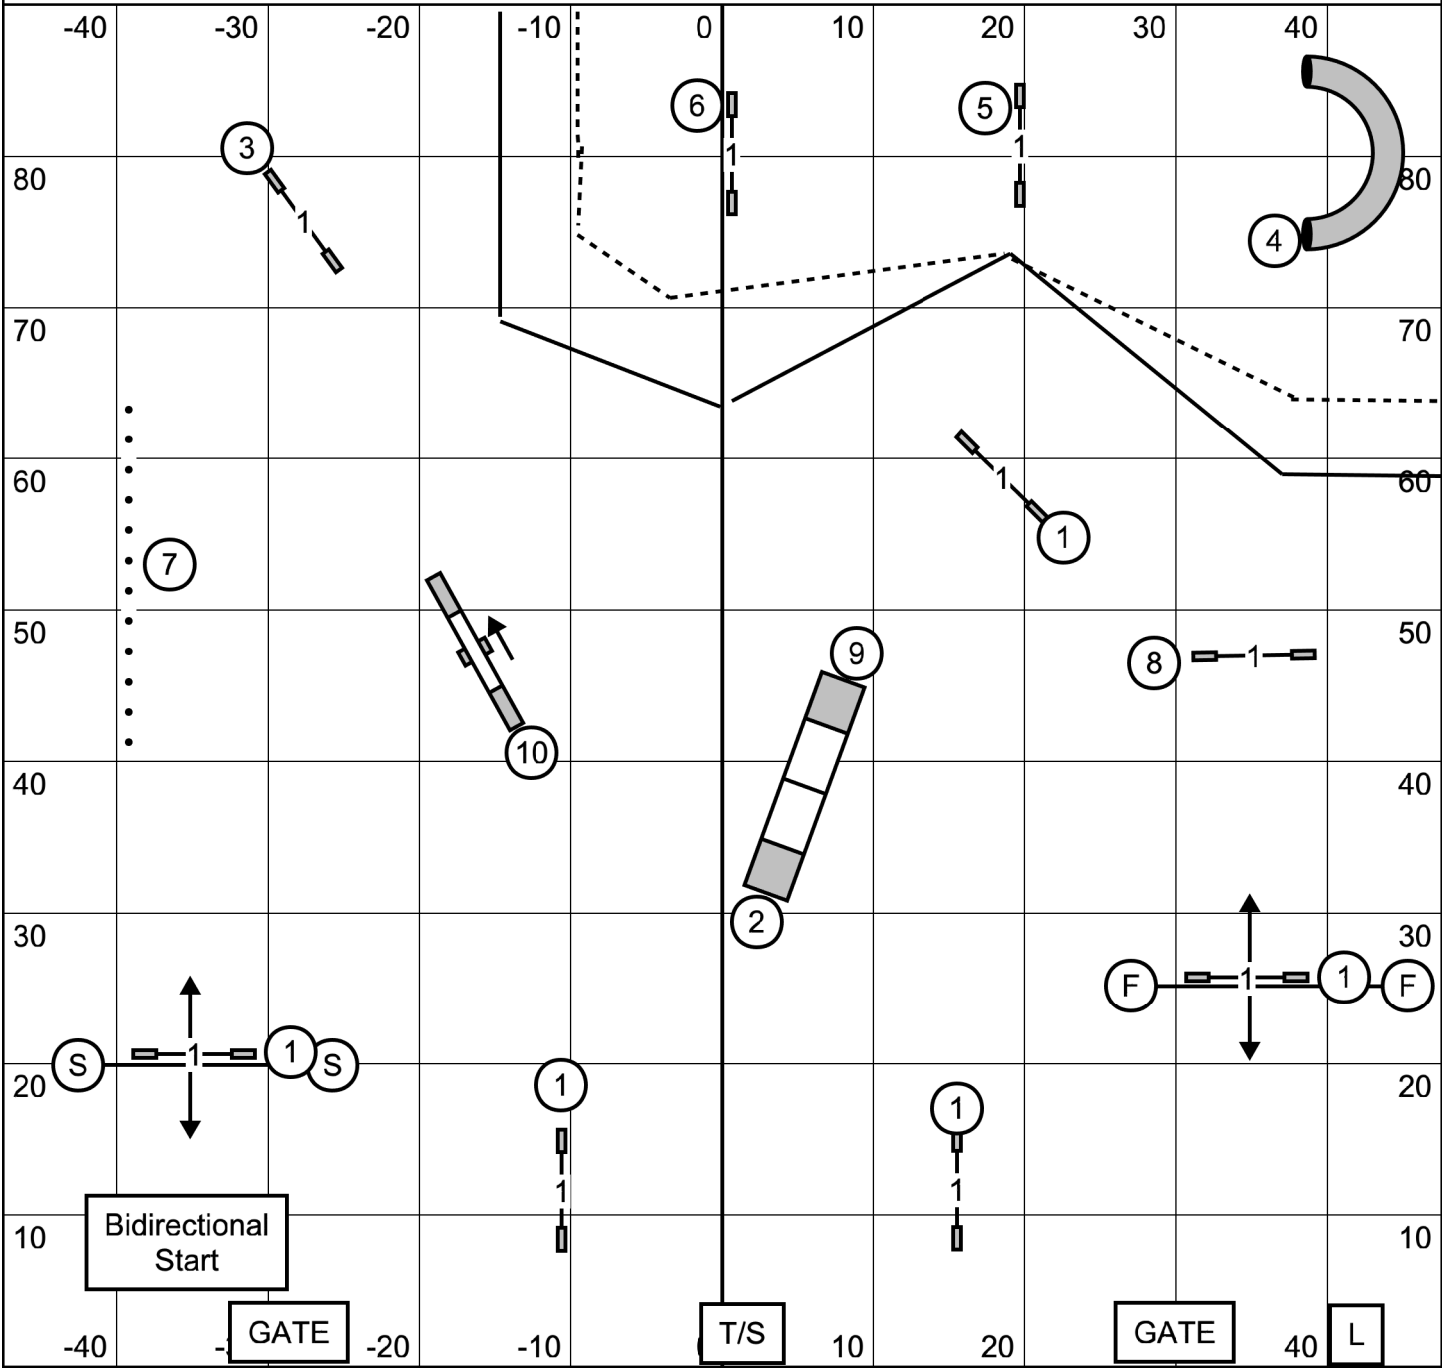

Master/Excellent: Send Bonus 6-5-4 (solid line)
 Open: Send Bonus 6-5-4 (dotted line)
 Novice: Send Bonus 6-5 (dotted line)

8" = 38 sec
 12"/16" = 35 sec
 20"/24"/26" = 32 sec
 (add 3 sec for Preferred)

ALL FAST CLASSES
 Rose City Classic
 Thursday, January 19, 2023
 Judge: Susan Leitner

Ex/Master: 60 points
 Open: 55 points
 Novice: 50 points
 (bonus = 20 points)